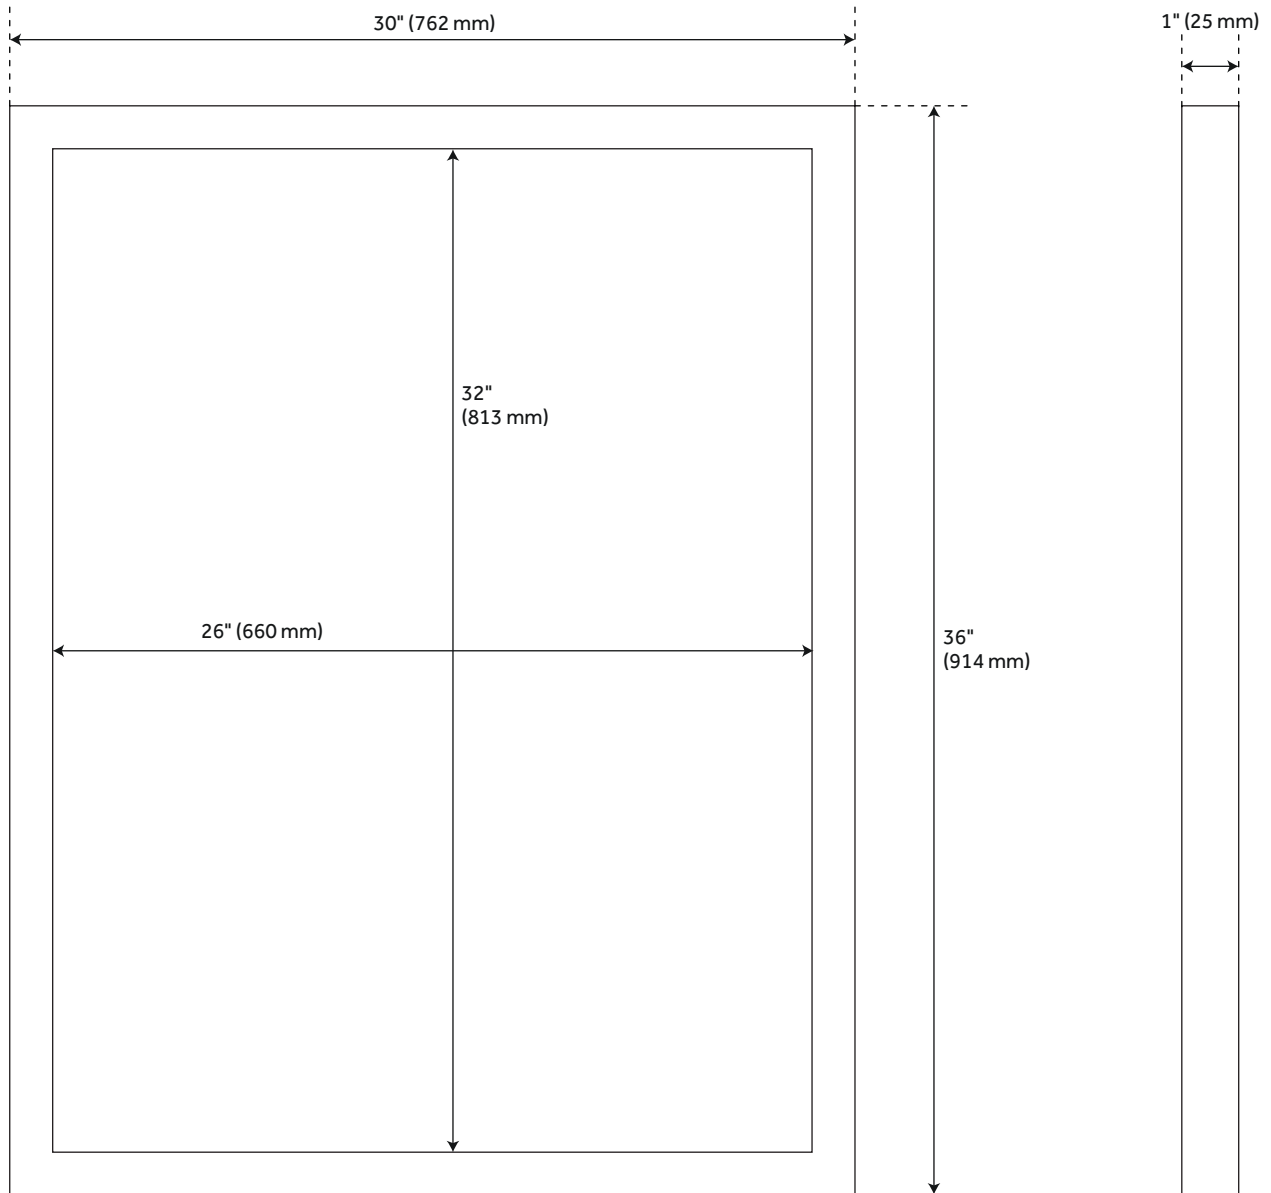

30" FREY MIRROR - GRAY WASH

SKU: 949624

All dimensions and specifications are nominal and may vary. Use actual products for accuracy in critical situations.