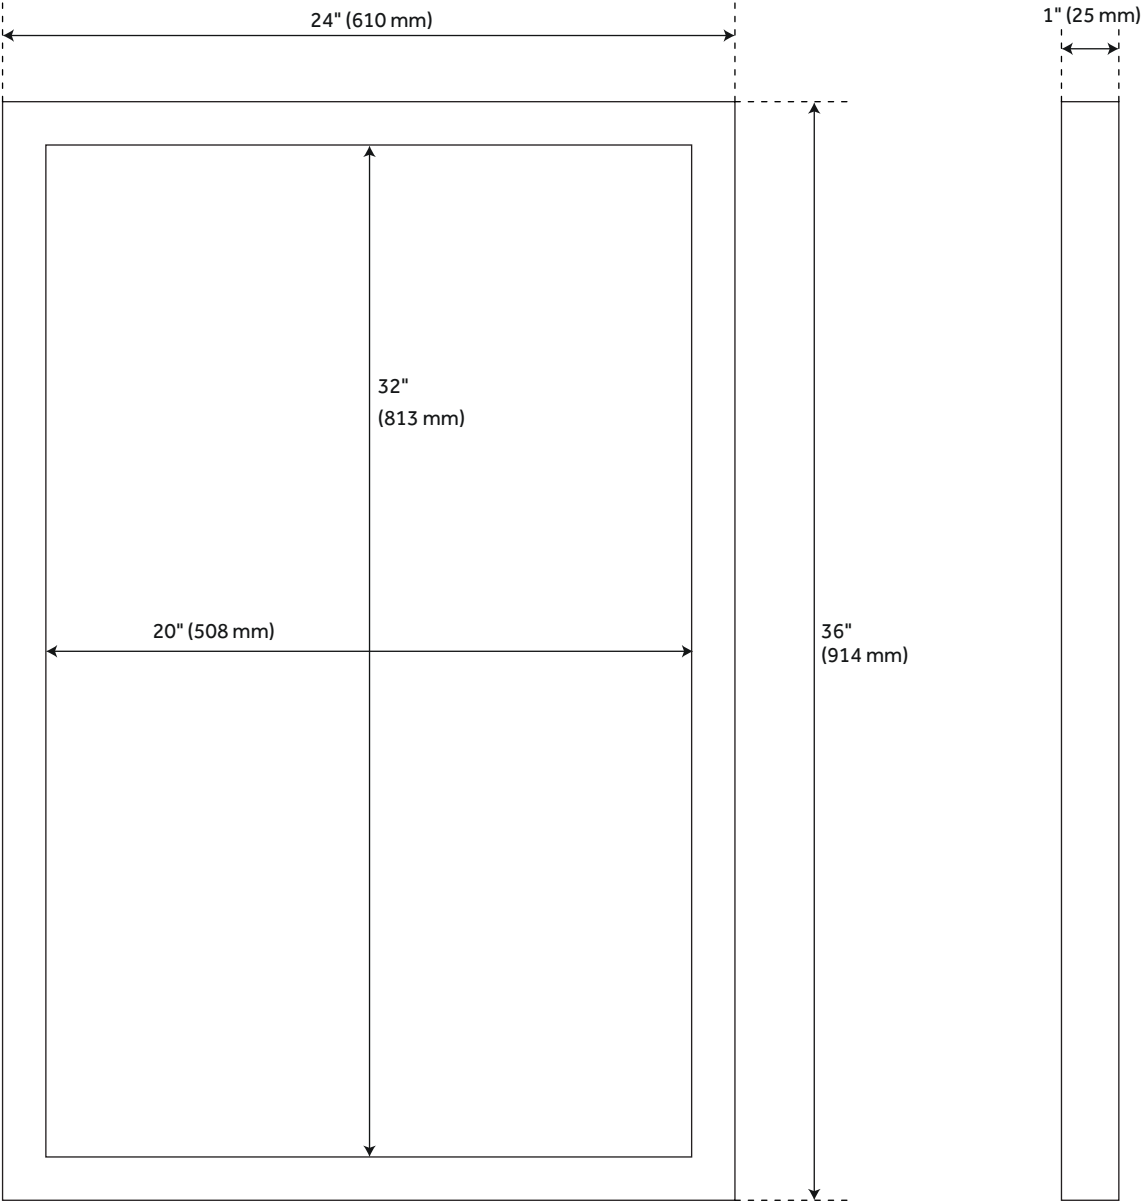

24" FREY MIRROR - GRAY WASH

SKU: 949624

All dimensions and specifications are nominal and may vary. Use actual products for accuracy in critical situations.