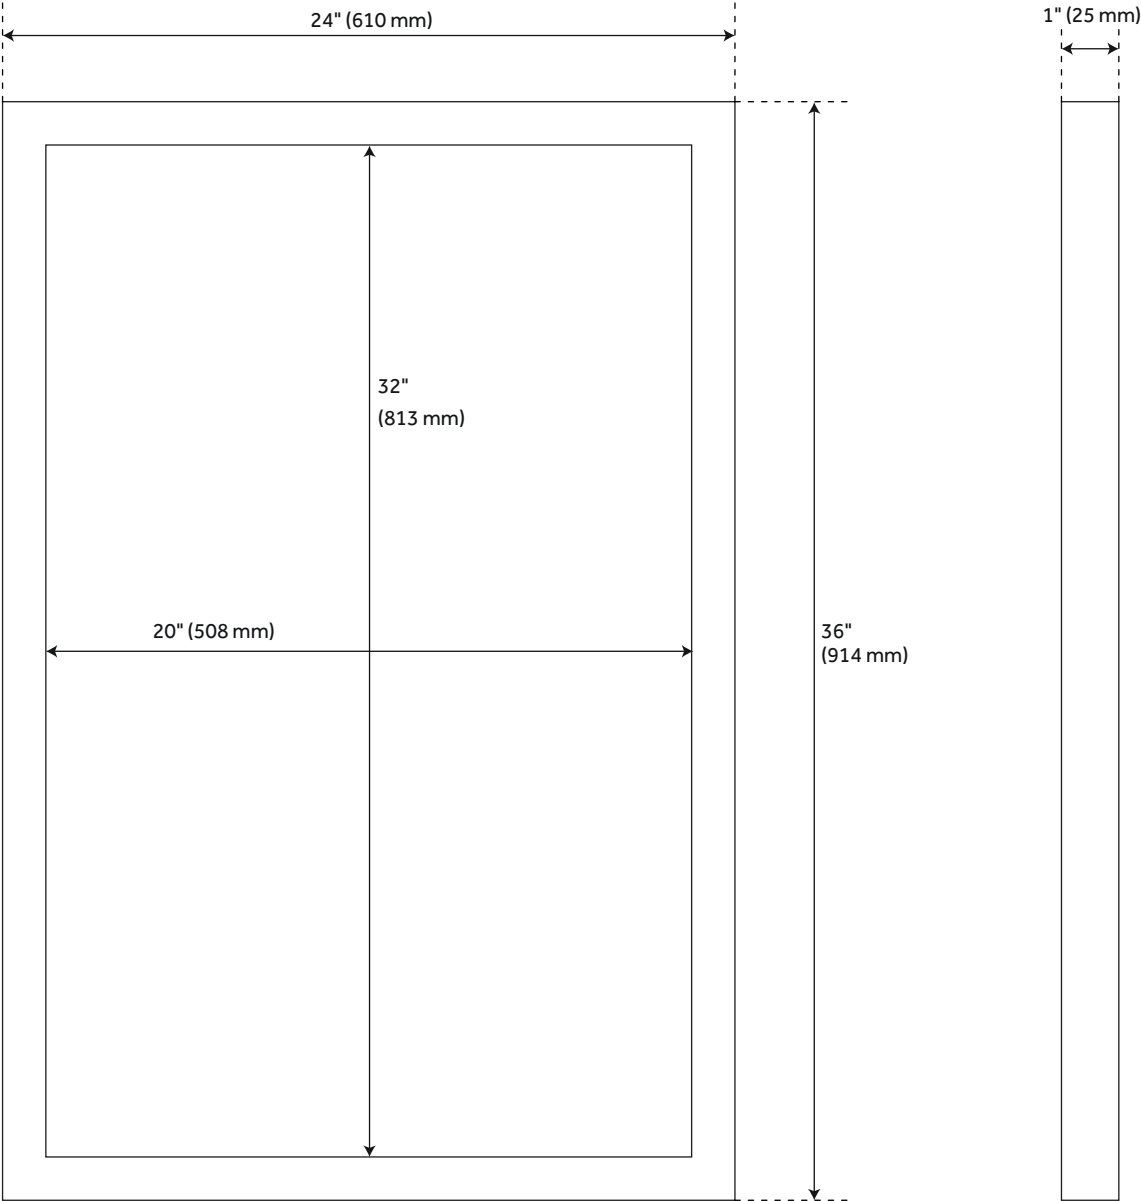

## FEATURES

- Features: Framed
- Design: Modern
- Product Finish: Whitewash
- Material: Wood
- Height: 36"
- Depth: 1"
- Mounting Hardware Included: Yes
- Assembly Required: No
- Mirror Shape: Rectangle
- Mirror Only Height: 32"

## ADDITIONAL FEATURES

- Durable French cleat mounting system included.
- All dimensions are ( $\pm 1/2$ ").
- 24" Mirror overall dimensions: 24" W x 36" H x 1" D. Mirror only dimensions: 20" W x 32" H.
- 30" Mirror overall dimensions: 30" W x 36" H x 1" D. Mirror only dimensions: 26" W x 32" H.
- [Wood finish samples available.](#)

# 24" FREY MIRROR - WHITEWASH

SKU: 949630

All dimensions and specifications are nominal and may vary. Use actual products for accuracy in critical situations.

# 30" FREY MIRROR - WHITEWASH

SKU: 949630

All dimensions and specifications are nominal and may vary. Use actual products for accuracy in critical situations.