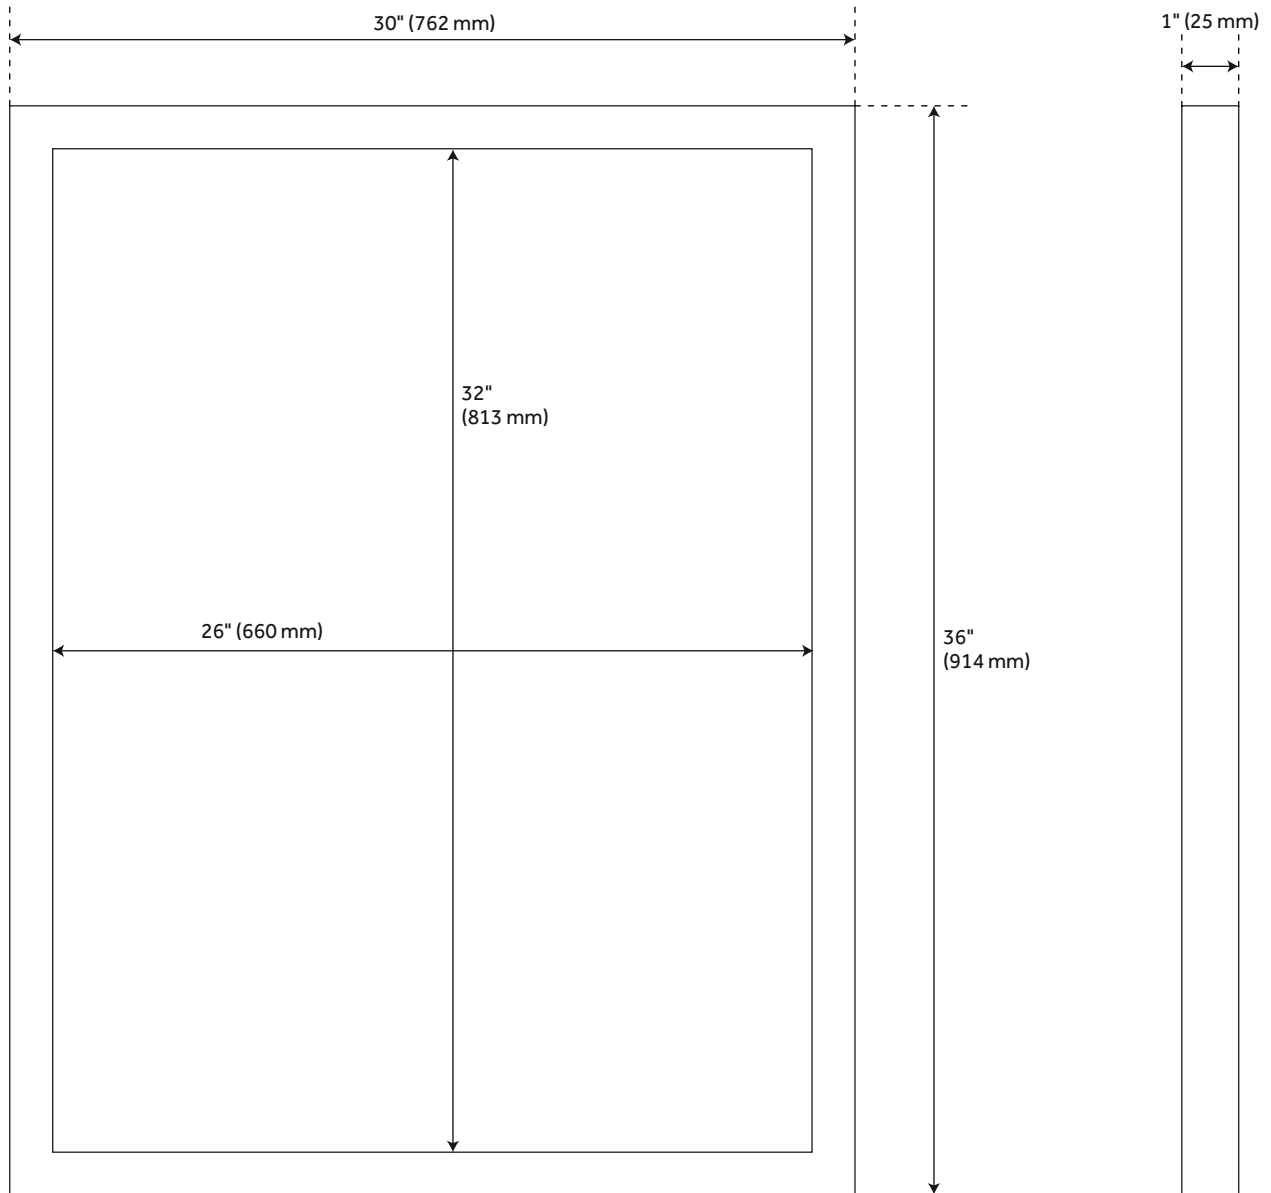

## FEATURES

- Features: Framed
- Design: Modern
- Product Finish: Whitewash
- Material: Wood
- Height: 36"
- Depth: 1"
- Mounting Hardware Included: Yes
- Assembly Required: No
- Mirror Shape: Rectangle
- Mirror Only Height: 32"

## ADDITIONAL FEATURES

- Durable French cleat mounting system included.
- All dimensions are ( $\pm 1/2$ ").
- 24" Mirror overall dimensions: 24" W x 36" H x 1" D. Mirror only dimensions: 20" W x 32" H.
- 30" Mirror overall dimensions: 30" W x 36" H x 1" D. Mirror only dimensions: 26" W x 32" H.
- [Wood finish samples available.](#)

# 24" FREY MIRROR - WHITEWASH

SKU: 949630

All dimensions and specifications are nominal and may vary. Use actual products for accuracy in critical situations.

# 30" FREY MIRROR - WHITEWASH

SKU: 949630

All dimensions and specifications are nominal and may vary. Use actual products for accuracy in critical situations.