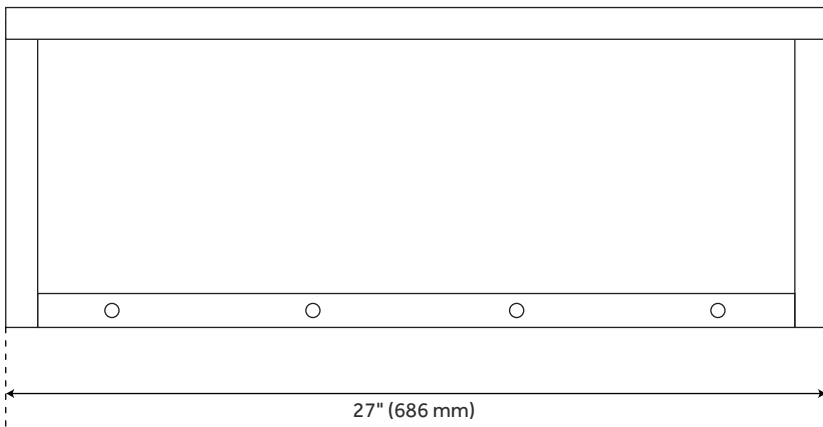

KIRANA TEAK TOWEL RACK WITH HOOKS

SKU: 949633

All dimensions and specifications are nominal and may vary. Use actual products for accuracy in critical situations.