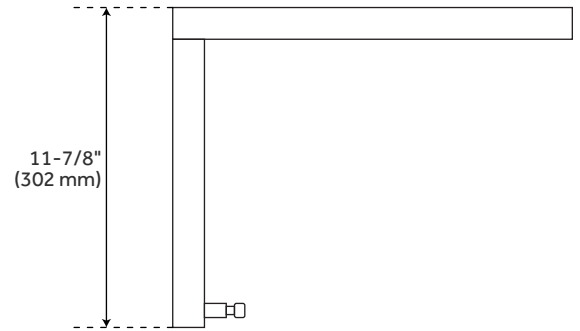

KIRANA TEAK TOWEL RACK WITH HOOKS

SKU: 949633

All dimensions and specifications are nominal and may vary. Use actual products for accuracy in critical situations.