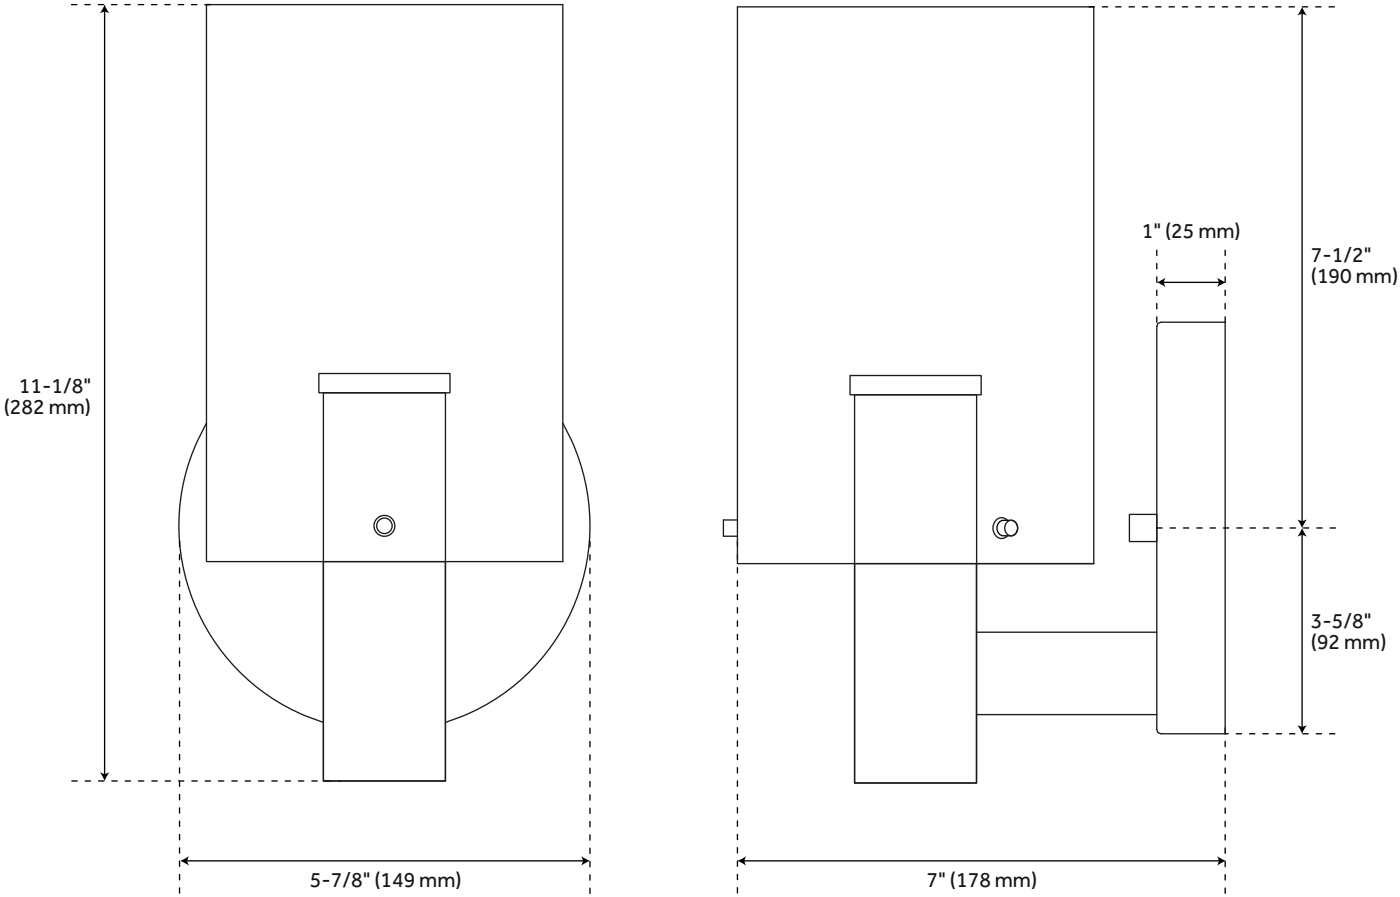

ANDREO SINGLE LIGHT WALL SCONCE

SKU: 949636
PHWL3361

All dimensions and specifications are nominal and may vary. Use actual products for accuracy in critical situations.