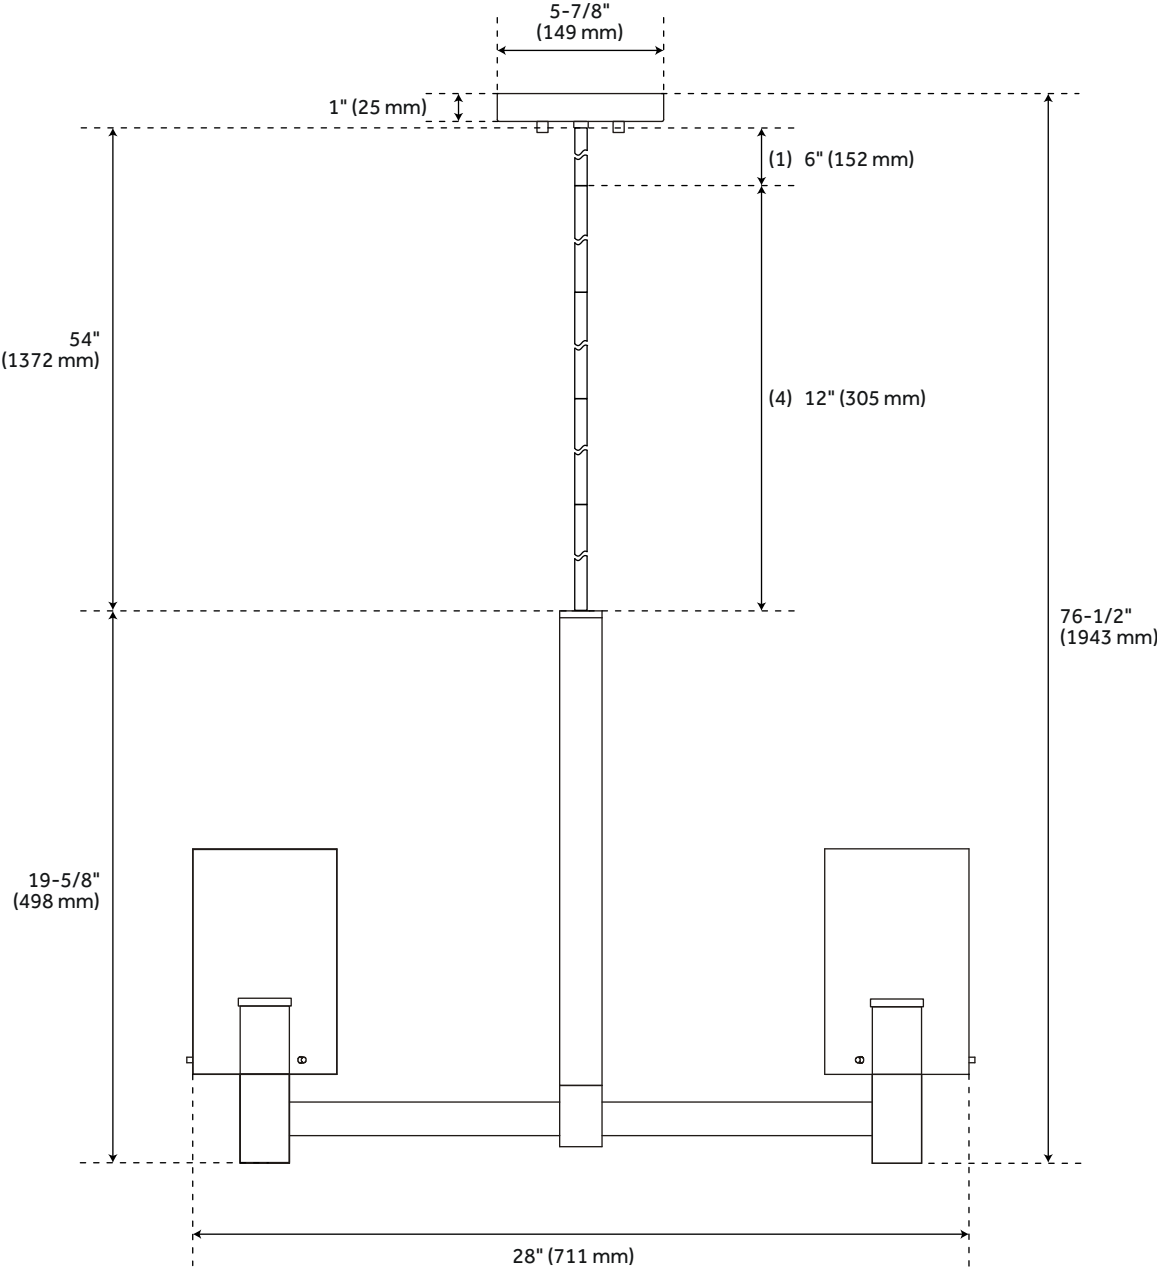

ANDREO 6-LIGHT PENDANT

SKU: 949637
Code: PHPL3046

FEATURES

Installation Type: Ceiling Mount
Design: Modern
Material: Steel
Width: 28"
Height: 19-5/8"
Base Plate Length: 1"
Base Plate Diameter: 5-7/8"
Mounting Hardware Included: Yes
Shade Finish: Clear
Shade Material: Glass
Number of Bulbs: 6
Base Plate Depth: 1"
Location Type: Suitable for Dry Locations
Bulbs Included: No
Bulb Type: Medium E-26
Wattage per Bulb: 60
Downrod/Chain Length: (1) 6" and (4) 12"
Remote Included: No

UL 1598 / CSA C22.2 No 250.0

REVISED 3/21/2023

ANDREO 6-LIGHT PENDANT

SKU: 949637

Code: PHPL3046

ADDITIONAL FEATURES

- Hardwired.
- Canopy dimensions: 1" H x 5-7/8" diameter.
- Sloped ceiling compatible.
- Stem Included: (4) 12", (1) 6".

REVISED 3/21/2023

ANDREO 6-LIGHT PENDANT LIGHT

SKU: 949637

PHPL3046

All dimensions and specifications are nominal and may vary. Use actual products for accuracy in critical situations.