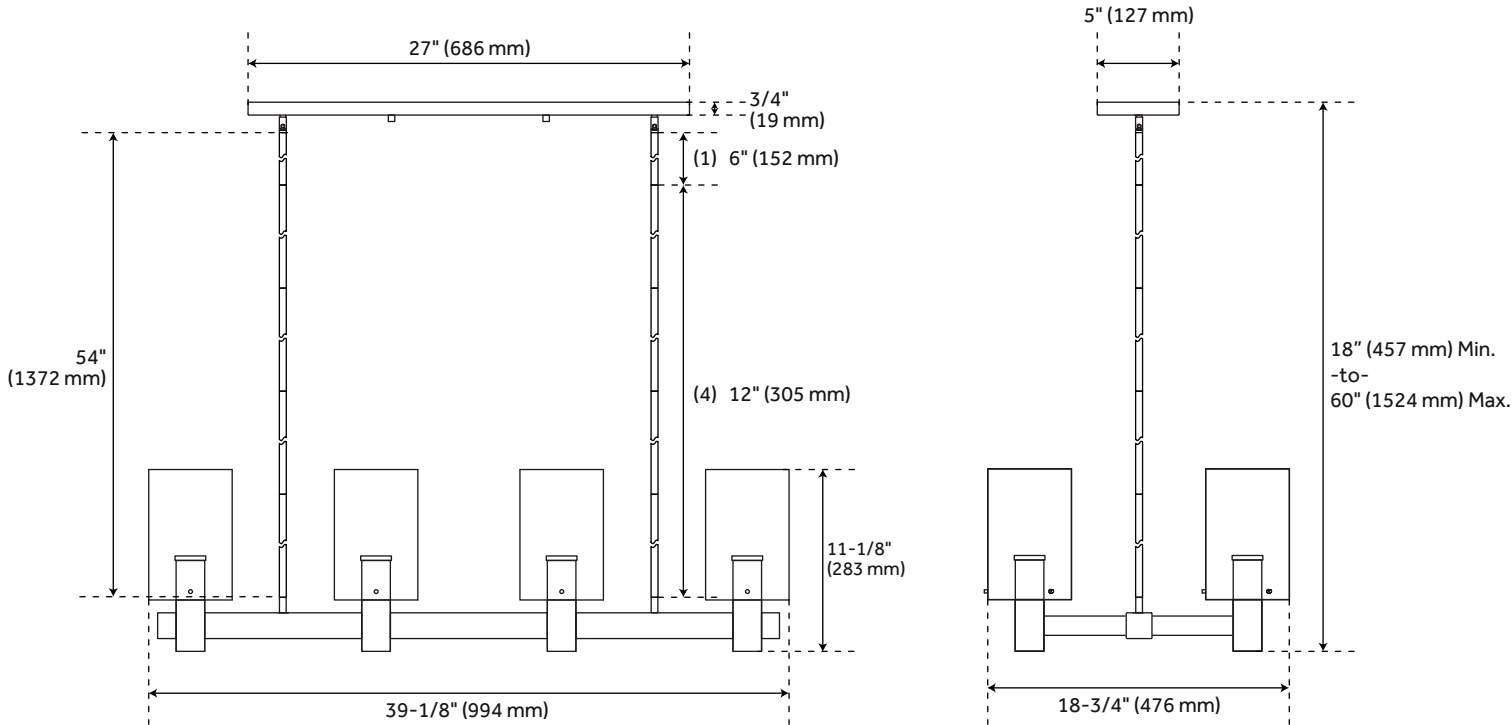

ANDREO 8-LIGHT PENDANT LIGHT

SKU: 949638

PHPL3048

All dimensions and specifications are nominal and may vary. Use actual products for accuracy in critical situations.