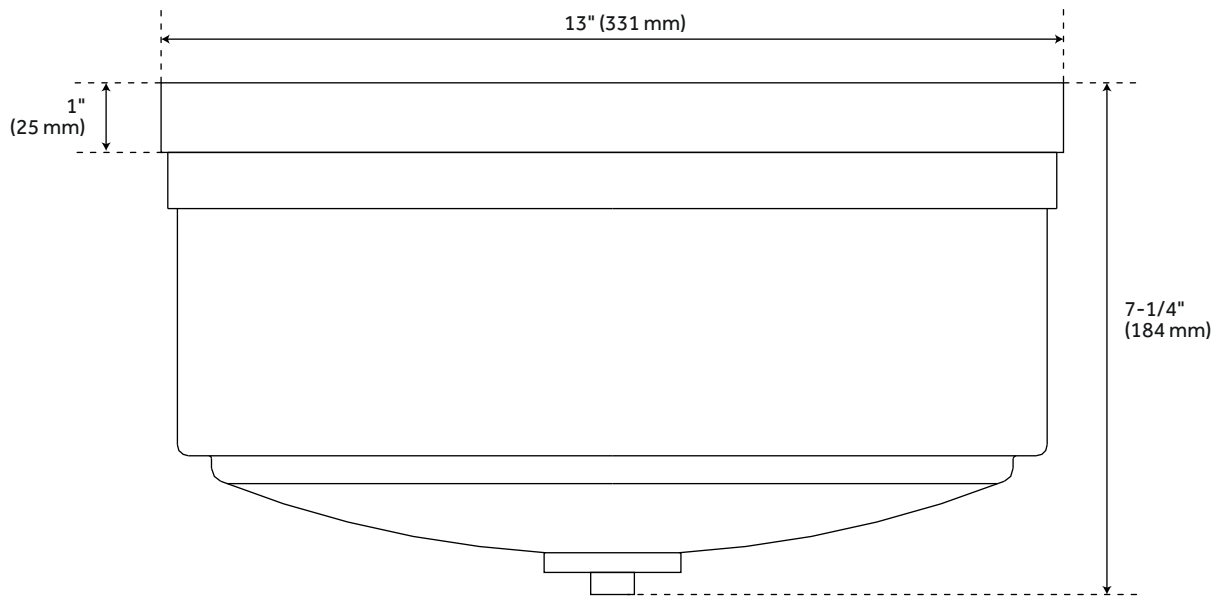

OCANA 2-LIGHT FLUSH-MOUNT CEILING LIGHT

SKU: 949644

PHFL4183

All dimensions and specifications are nominal and may vary. Use actual products for accuracy in critical situations.