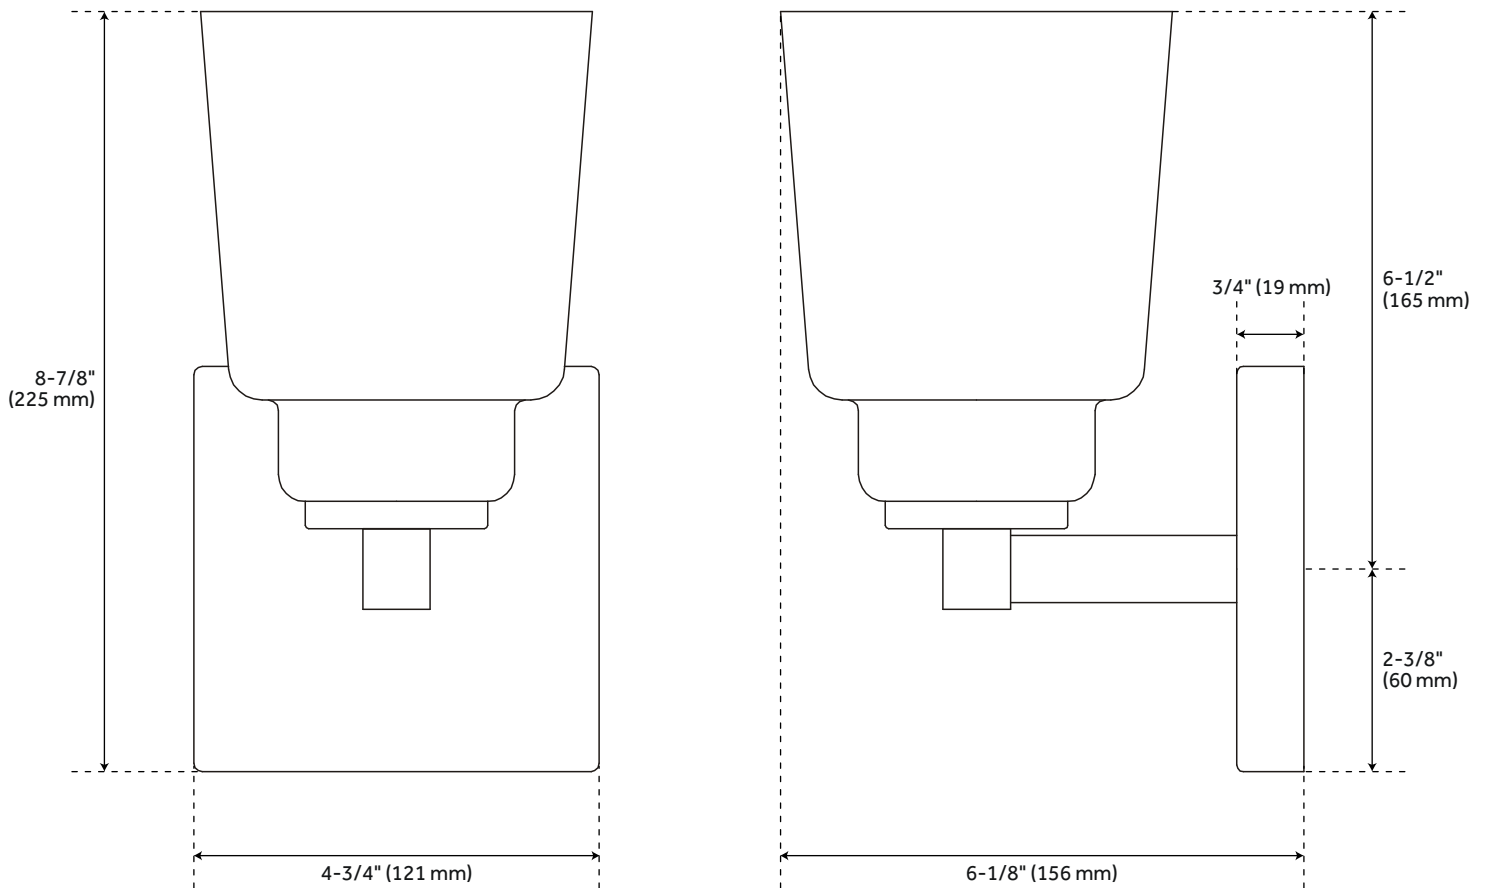

LAURELGROVE VANITY SCONCE LIGHT

SKU: 949655
Code: PHVL3171

FEATURES

Installation Type: Wall Mount
Design: Modern
Material: Steel
Width: 4-3/4"
Height: 8-7/8"
Depth: 6-1/8"
Base Plate Length: 3/4"
Base Plate Diameter: 4-3/4"
Mounting Hardware Included: Yes
Shade Finish: Seeded Glass
Shade Material: Glass
Number of Bulbs: 1
Base Plate Depth: 3/4"
Location Type: Suitable for Damp Locations
Bulbs Included: No
Bulb Type: Medium E-26
Wattage per Bulb: 60

ASSE 1016 Type P/T

REVISED 3/21/2023

LAURELGROVE VANITY SCONCE LIGHT

SKU: 949655
Code: PHVL3171

ADDITIONAL FEATURES

- Hardwired.
- Cannot be mounted on a sloped ceiling.

REVISED 3/21/2023

LAURELGROVE SINGLE LIGHT VANITY SCONCE

SKU: 949655

PHVL3171

All dimensions and specifications are nominal and may vary. Use actual products for accuracy in critical situations.