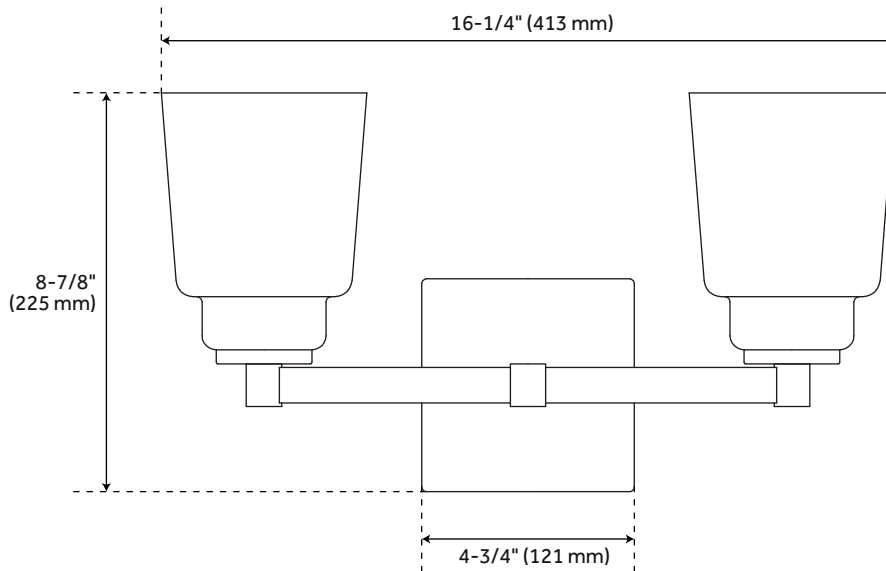

LAURELGROVE 2-LIGHT VANITY LIGHT

SKU: 949656
Code: PH317

FEATURES

Installation Type: Wall Mount
Design: Modern
Material: Steel
Width: 16-1/4"
Height: 8-7/8"
Depth: 6-1/8"
Base Plate Diameter: 4-3/4"
Mounting Hardware Included: Yes
Shade Finish: Seeded Glass
Shade Material: Glass
Number of Bulbs: 2
Base Plate Depth: 3/4"
Location Type: Suitable for Damp Locations
Bulbs Included: No
Bulb Type: Medium E-26
Wattage per Bulb: 60
Extension: 6-1/8"
Sloped Ceiling Compatible: No
Voltage: 120

UL 1598 / CSA C22.2 No 250.0

REVISED 3/31/2023

LAURELGROVE 2-LIGHT VANITY LIGHT

SKU: 949656

Code: PH317

ADDITIONAL FEATURES

- Hardwired.
- Cannot be mounted on a sloped ceiling.

REVISED 3/31/2023

LAURELGROVE 2-LIGHT VANITY LIGHT

SKU: 949656

PHVL3172

All dimensions and specifications are nominal and may vary. Use actual products for accuracy in critical situations.