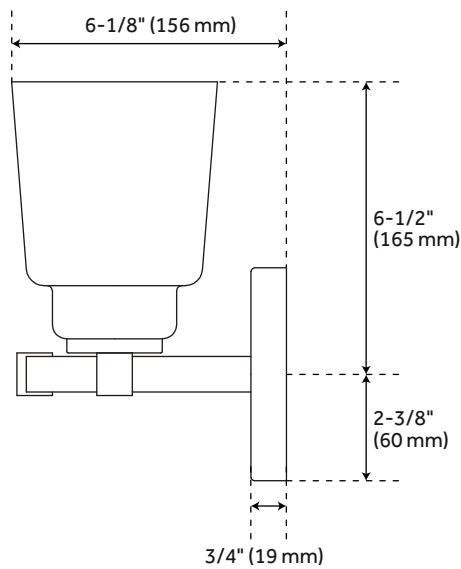

LAURELGROVE 2-LIGHT VANITY LIGHT

SKU: 949656
Code: PH317

FEATURES

Installation Type: Wall Mount
Design: Modern
Material: Steel
Width: 16-1/4"
Height: 8-7/8"
Depth: 6-1/8"
Base Plate Diameter: 4-3/4"
Mounting Hardware Included: Yes
Shade Finish: Seeded Glass
Shade Material: Glass
Number of Bulbs: 2
Base Plate Depth: 3/4"
Location Type: Suitable for Damp Locations
Bulbs Included: No
Bulb Type: Medium E-26
Wattage per Bulb: 60
Extension: 6-1/8"
Sloped Ceiling Compatible: No
Voltage: 120

UL 1598 / CSA C22.2 No 250.0

REVISED 3/31/2023

LAURELGROVE 2-LIGHT VANITY LIGHT

SKU: 949656

Code: PH317

ADDITIONAL FEATURES

- Hardwired.
- Cannot be mounted on a sloped ceiling.

REVISED 3/31/2023

LAURELGROVE 2-LIGHT VANITY LIGHT

SKU: 949656

PHVL3172

All dimensions and specifications are nominal and may vary. Use actual products for accuracy in critical situations.