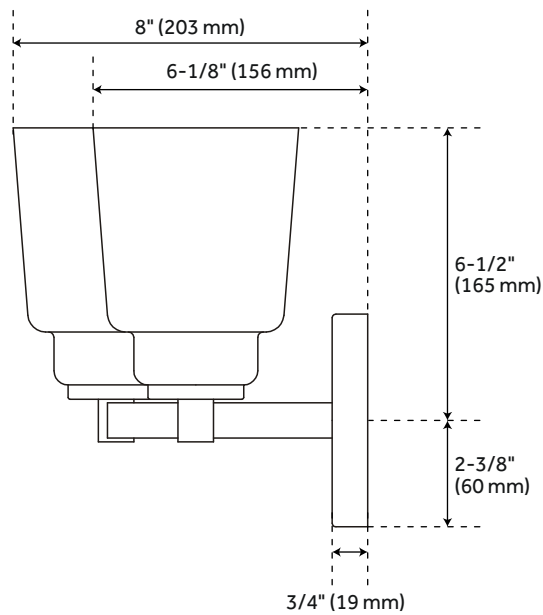

LAURELGROVE 3-LIGHT BATH LIGHT

SKU: 949657
Code: PH317

FEATURES

Installation Type: Wall Mount
Design: Modern
Material: Steel
Width: 26-5/8"
Height: 8-7/8"
Depth: 8"
Base Plate Diameter: 4-3/4"
Mounting Hardware Included: Yes
Shade Finish: Seeded Glass
Shade Material: Glass
Number of Bulbs: 3
Base Plate Depth: 3/4"
Location Type: Suitable for Damp Locations
Bulbs Included: No
Bulb Type: Medium E-26
Wattage per Bulb: 60
Extension: 8"
Sloped Ceiling Compatible: No
Voltage: 120

UL 1598 / CSA C22.2 No 250.0

REVISED 3/31/2023

LAURELGROVE 3-LIGHT BATH LIGHT

SKU: 949657

Code: PH317

ADDITIONAL FEATURES

- Hardwired.
- Backplate dimensions: 3/4" H x 4-3/4" W.
- Cannot be mounted on a sloped ceiling.

REVISED 3/31/2023

LAURELGROVE 3-LIGHT VANITY LIGHT

SKU: 949657

PHVL3173

All dimensions and specifications are nominal and may vary. Use actual products for accuracy in critical situations.