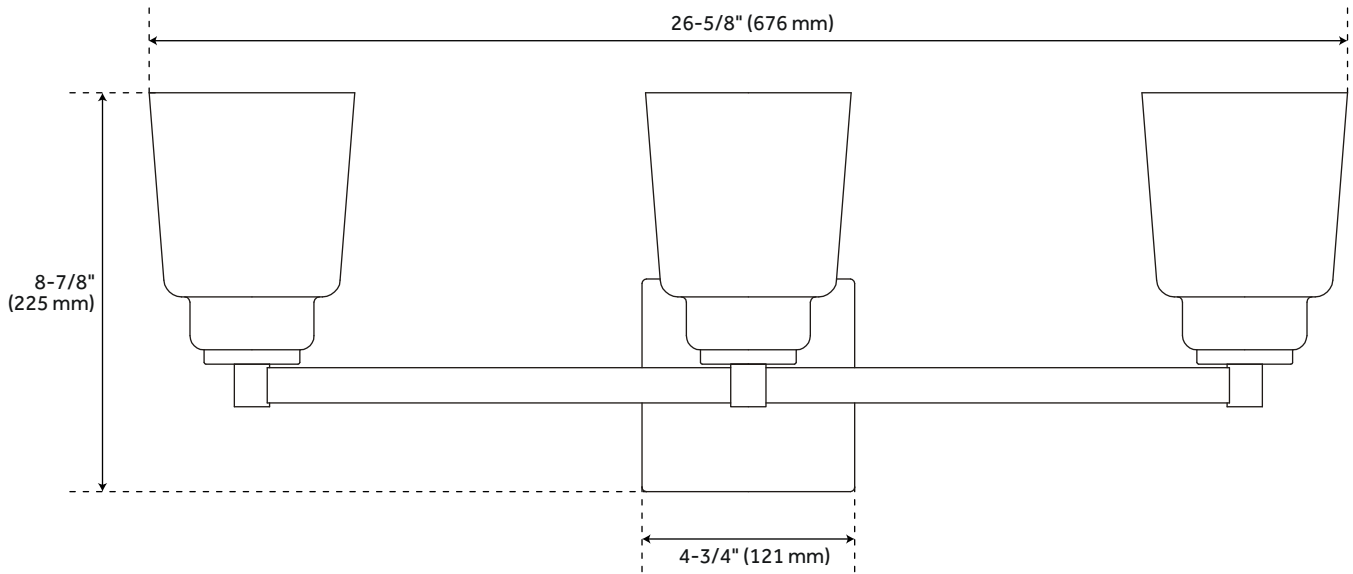

LAURELGROVE 3-LIGHT BATH LIGHT

SKU: 949657
Code: PH317

FEATURES

Installation Type: Wall Mount
Design: Modern
Material: Steel
Width: 26-5/8"
Height: 8-7/8"
Depth: 8"
Base Plate Diameter: 4-3/4"
Mounting Hardware Included: Yes
Shade Finish: Seeded Glass
Shade Material: Glass
Number of Bulbs: 3
Base Plate Depth: 3/4"
Location Type: Suitable for Damp Locations
Bulbs Included: No
Bulb Type: Medium E-26
Wattage per Bulb: 60
Extension: 8"
Sloped Ceiling Compatible: No
Voltage: 120

UL 1598 / CSA C22.2 No 250.0

REVISED 3/31/2023

LAURELGROVE 3-LIGHT BATH LIGHT

SKU: 949657

Code: PH317

ADDITIONAL FEATURES

- Hardwired.
- Backplate dimensions: 3/4" H x 4-3/4" W.
- Cannot be mounted on a sloped ceiling.

REVISED 3/31/2023

LAURELGROVE 3-LIGHT VANITY LIGHT

SKU: 949657

PHVL3173

All dimensions and specifications are nominal and may vary. Use actual products for accuracy in critical situations.