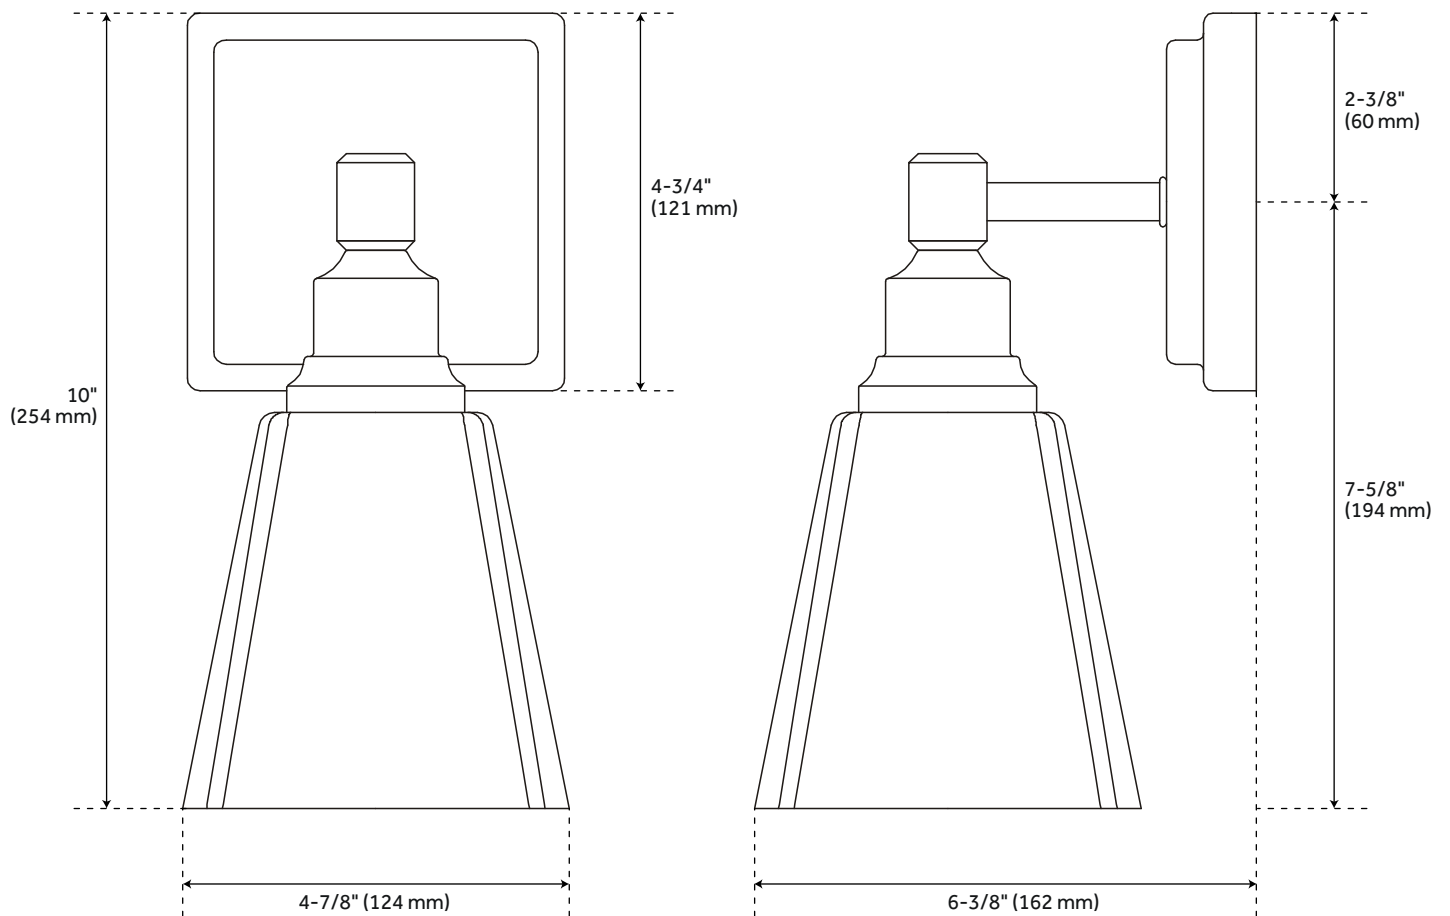

## FEATURES

Installation Type: Wall Mount  
Design: Modern  
Material: Steel  
Width: 4-7/8"  
Height: 10"  
Depth: 6-3/8"  
Base Plate Diameter: 4-3/4"  
Mounting Hardware Included: Yes  
Shade Finish: Frosted  
Shade Material: Glass  
Number of Bulbs: 1  
Base Plate Depth: 1-1/8"  
Location Type: Suitable for Damp Locations  
Bulbs Included: No  
Bulb Type: Medium E-26  
Wattage per Bulb: 60  
Extension: 6-3/8"  
Sloped Ceiling Compatible: No  
Voltage: 120

## ADDITIONAL FEATURES

- Hardwired.
- Backplate dimensions: 1-1/8" H x 4-3/4" W.
- Cannot be mounted on a sloped ceiling.

REVISED 3/31/2023

# LEADWELL SINGLE LIGHT VANITY SCONCE

SKU: 949658

PHVL3181

All dimensions and specifications are nominal and may vary. Use actual products for accuracy in critical situations.