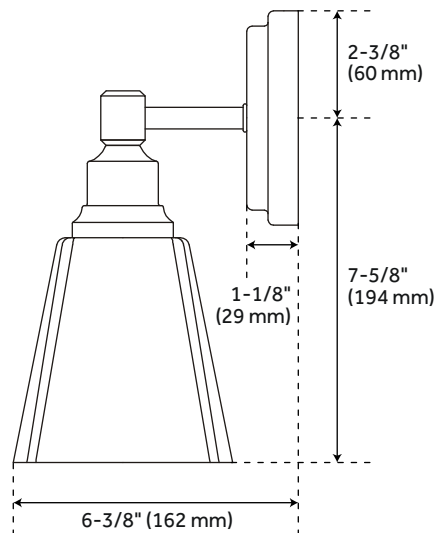

LEADWELL 2-LIGHT VANITY LIGHT

SKU: 949659
Code: PH318

UL 1598 / CSA C22.2 No 250.0

FEATURES

Installation Type: Wall Mount
Design: Modern
Material: Steel
Width: 13-7/8"
Height: 10"
Depth: 6-3/8"
Base Plate Diameter: 4-3/4"
Mounting Hardware Included: Yes
Shade Finish: Frosted
Shade Material: Glass
Number of Bulbs: 2
Base Plate Depth: 1-1/8"
Location Type: Suitable for Damp Locations
Bulbs Included: No
Bulb Type: Medium E-26
Wattage per Bulb: 60
Extension: 6-3/8"
Sloped Ceiling Compatible: No
Voltage: 120

REVISED 3/31/2023

LEADWELL 2-LIGHT VANITY LIGHT

SKU: 949659

Code: PH318

ADDITIONAL FEATURES

- Hardwired.
- Backplate dimensions: 1-1/8" H x 4-3/4" W.

REVISED 3/31/2023

LEADWELL 2-LIGHT VANITY LIGHT

SKU: 949659

PHVL3182

All dimensions and specifications are nominal and may vary. Use actual products for accuracy in critical situations.