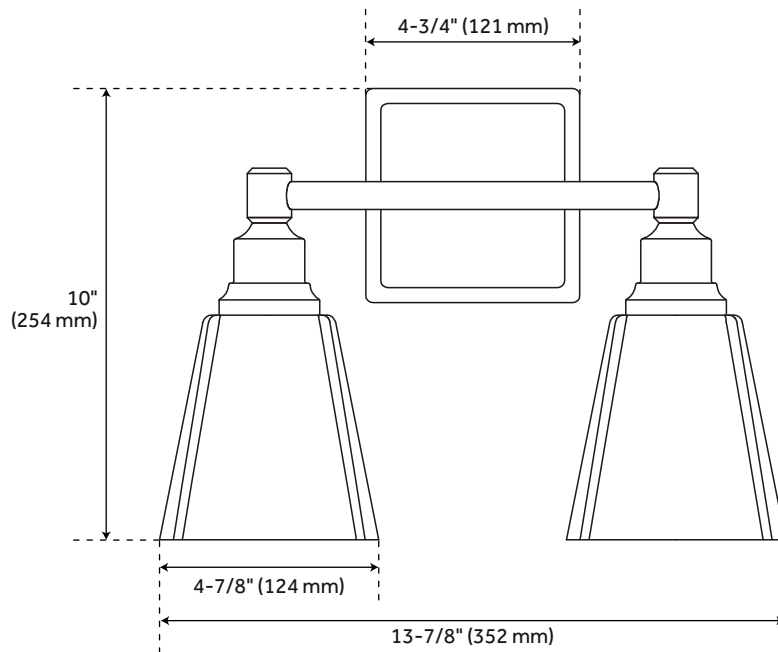

LEADWELL 2-LIGHT VANITY LIGHT

SKU: 949659
Code: PH318

UL 1598 / CSA C22.2 No 250.0

FEATURES

Installation Type: Wall Mount
Design: Modern
Material: Steel
Width: 13-7/8"
Height: 10"
Depth: 6-3/8"
Base Plate Diameter: 4-3/4"
Mounting Hardware Included: Yes
Shade Finish: Frosted
Shade Material: Glass
Number of Bulbs: 2
Base Plate Depth: 1-1/8"
Location Type: Suitable for Damp Locations
Bulbs Included: No
Bulb Type: Medium E-26
Wattage per Bulb: 60
Extension: 6-3/8"
Sloped Ceiling Compatible: No
Voltage: 120

REVISED 3/31/2023

LEADWELL 2-LIGHT VANITY LIGHT

SKU: 949659

Code: PH318

ADDITIONAL FEATURES

- Hardwired.
- Backplate dimensions: 1-1/8" H x 4-3/4" W.

REVISED 3/31/2023

LEADWELL 2-LIGHT VANITY LIGHT

SKU: 949659

PHVL3182

All dimensions and specifications are nominal and may vary. Use actual products for accuracy in critical situations.