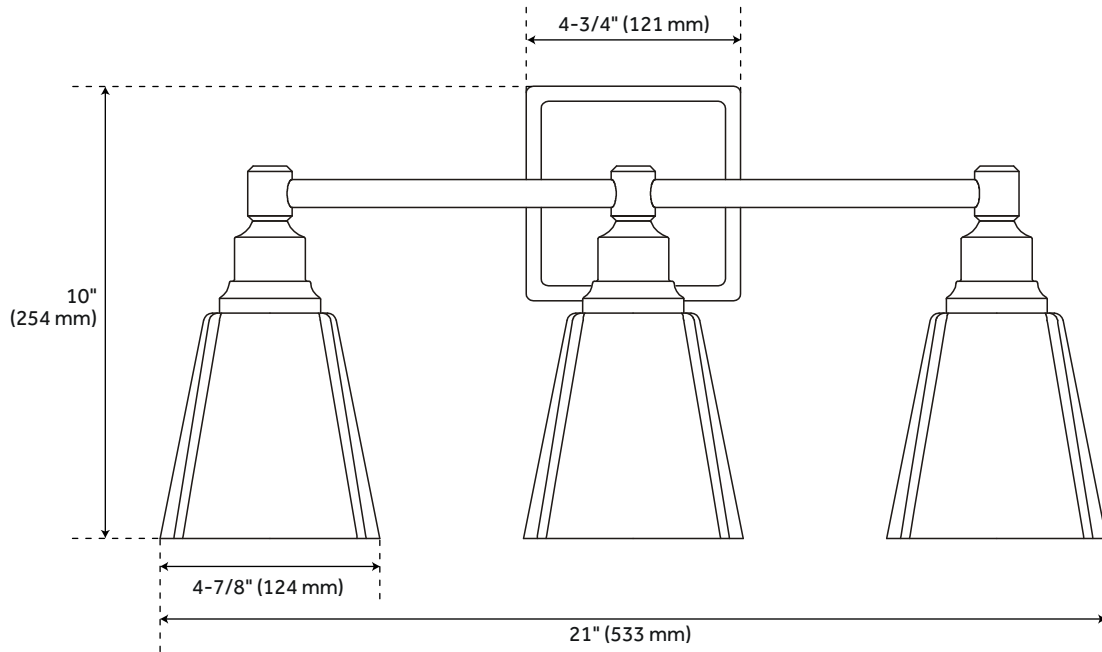

LEADWELL 3-LIGHT VANITY LIGHT

SKU: 949660

Code: PH318

FEATURES

Installation Type: Wall Mount
Design: Modern
Material: Steel
Width: 21"
Height: 10"
Depth: 6-3/8"
Base Plate Diameter: 4-3/4"
Mounting Hardware Included: Yes
Shade Finish: Frosted
Shade Material: Glass
Number of Bulbs: 3
Base Plate Depth: 1-1/8"
Location Type: Suitable for Damp Locations
Bulbs Included: No
Bulb Type: Medium E-26
Wattage per Bulb: 60
Extension: 6-3/8"
Sloped Ceiling Compatible: No
Voltage: 120

UL 1598 / CSA C22.2 No 250.0

REVISED 3/31/2023

LEADWELL 3-LIGHT VANITY LIGHT

SKU: 949660

Code: PH318

ADDITIONAL FEATURES

- Hardwired.
- Backplate dimensions: 1-1/8" H x 4-3/4" W.
- Cannot be mounted on a sloped ceiling.

REVISED 3/31/2023

LEADWELL 3-LIGHT VANITY LIGHT

SKU: 949660

PHVL3183

All dimensions and specifications are nominal and may vary. Use actual products for accuracy in critical situations.