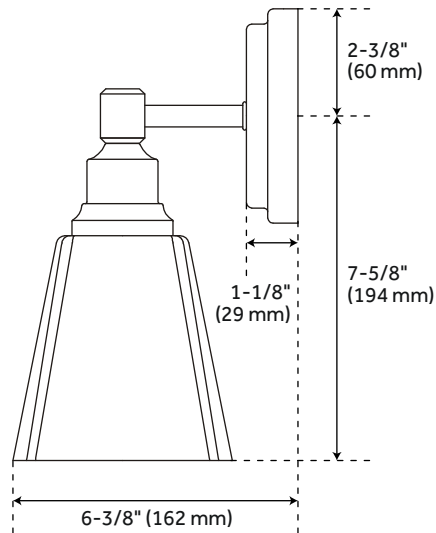

LEADWELL 3-LIGHT VANITY LIGHT

SKU: 949660

Code: PH318

FEATURES

Installation Type: Wall Mount
Design: Modern
Material: Steel
Width: 21"
Height: 10"
Depth: 6-3/8"
Base Plate Diameter: 4-3/4"
Mounting Hardware Included: Yes
Shade Finish: Frosted
Shade Material: Glass
Number of Bulbs: 3
Base Plate Depth: 1-1/8"
Location Type: Suitable for Damp Locations
Bulbs Included: No
Bulb Type: Medium E-26
Wattage per Bulb: 60
Extension: 6-3/8"
Sloped Ceiling Compatible: No
Voltage: 120

UL 1598 / CSA C22.2 No 250.0

REVISED 3/31/2023

LEADWELL 3-LIGHT VANITY LIGHT

SKU: 949660

Code: PH318

ADDITIONAL FEATURES

- Hardwired.
- Backplate dimensions: 1-1/8" H x 4-3/4" W.
- Cannot be mounted on a sloped ceiling.

REVISED 3/31/2023

LEADWELL 3-LIGHT VANITY LIGHT

SKU: 949660

PHVL3183

All dimensions and specifications are nominal and may vary. Use actual products for accuracy in critical situations.