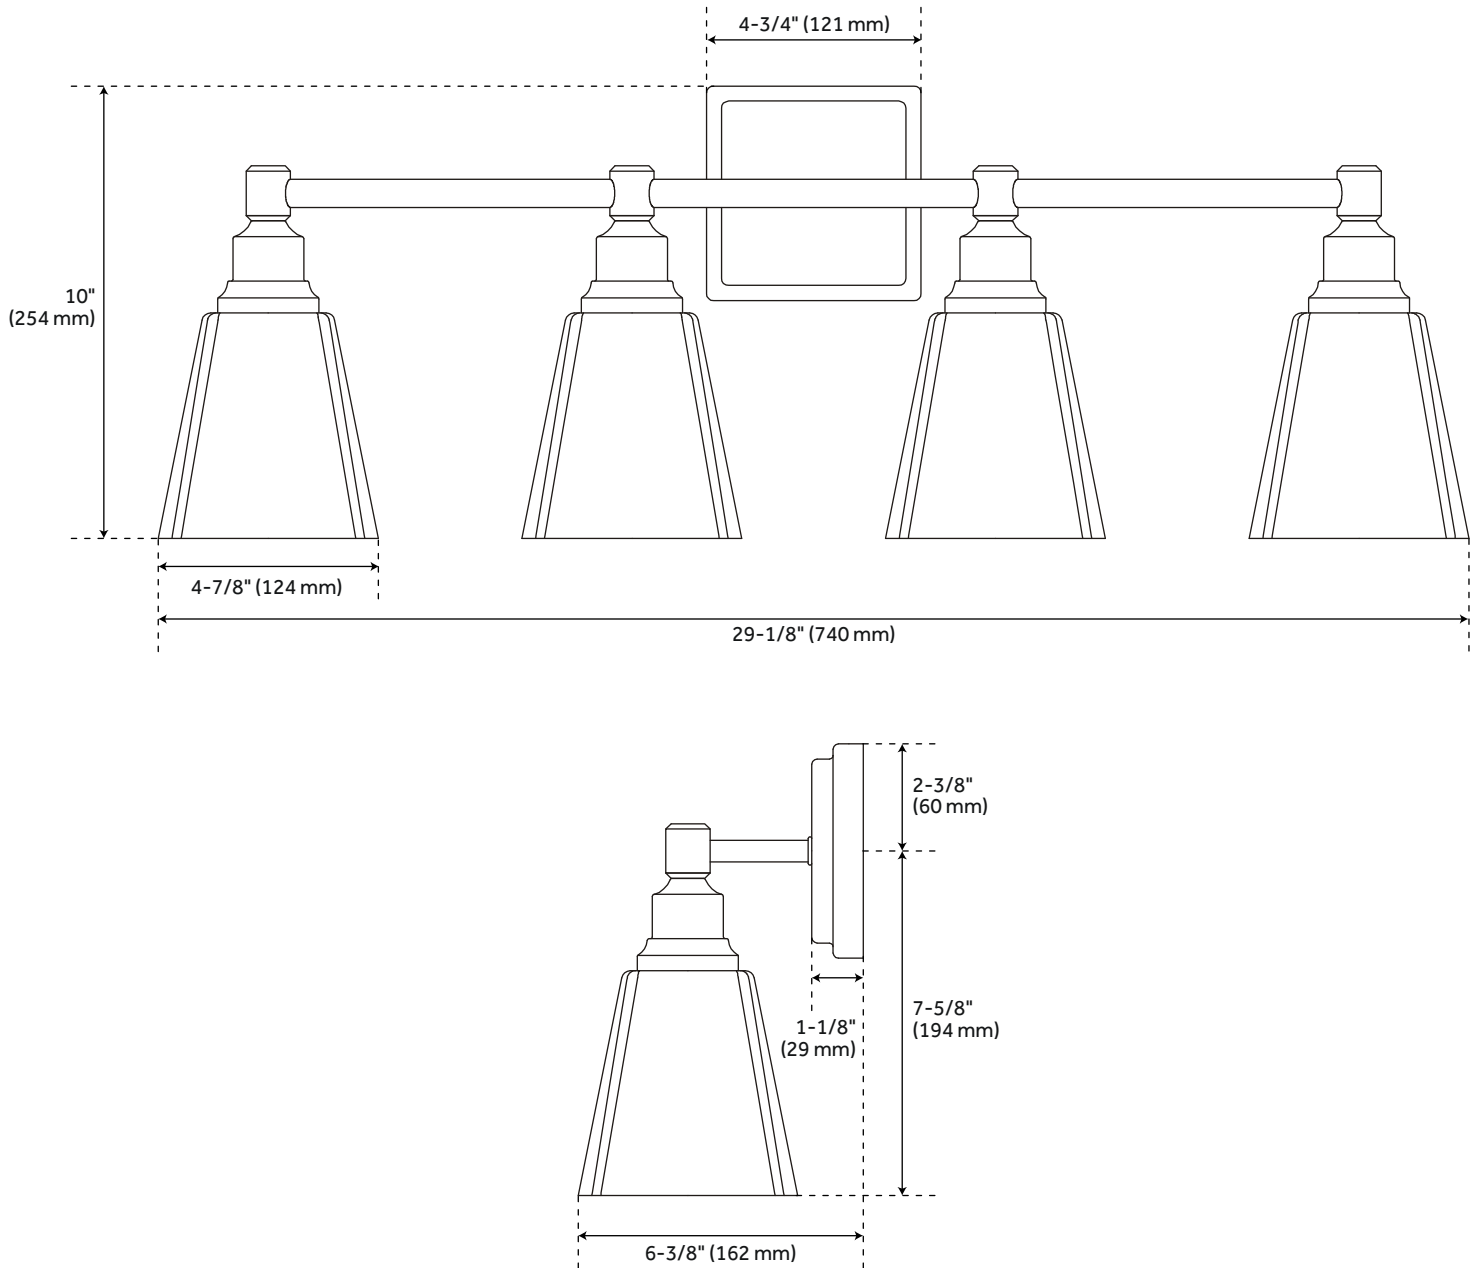

## FEATURES

Installation Type: Wall Mount  
Design: Modern  
Material: Steel  
Width: 29-1/8"  
Height: 10"  
Depth: 6-3/8"  
Base Plate Diameter: 4-3/4"  
Mounting Hardware Included: Yes  
Shade Finish: Frosted  
Shade Material: Glass  
Number of Bulbs: 4  
Base Plate Depth: 1-1/8"  
Location Type: Suitable for Damp Locations  
Bulbs Included: No  
Bulb Type: Medium E-26  
Wattage per Bulb: 60  
Extension: 6-3/8"  
Sloped Ceiling Compatible: No  
Voltage: 120

## ADDITIONAL FEATURES

- Hardwired.
- Backplate dimensions: 1-1/8" H x 4-3/4" W.
- Cannot be mounted on a sloped ceiling.

REVISED 3/31/2023

# LEADWELL 4-LIGHT VANITY LIGHT

SKU: 949661

PHVL3184

All dimensions and specifications are nominal and may vary. Use actual products for accuracy in critical situations.