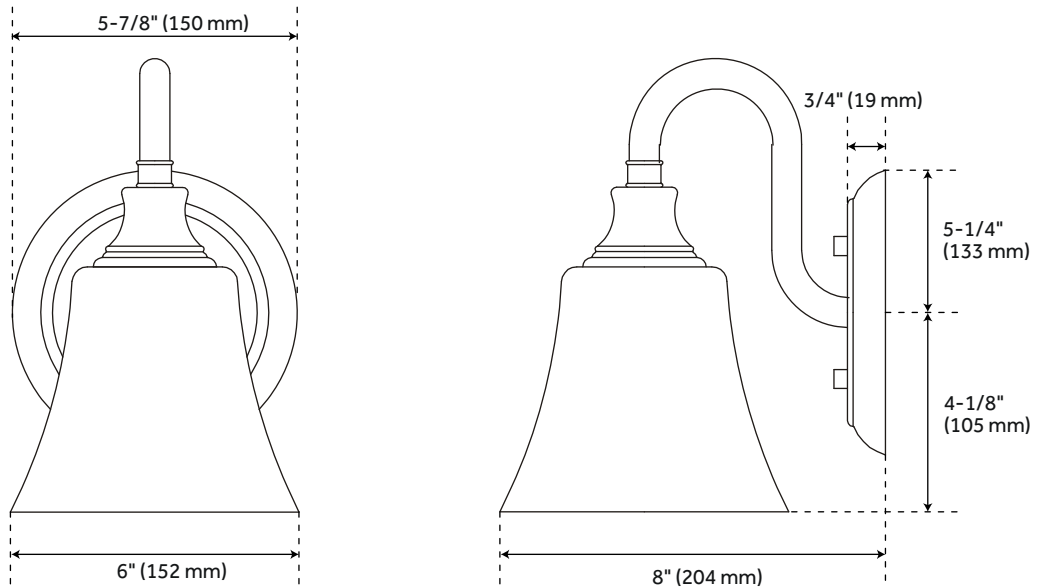

MILDALE SINGLE LIGHT VANITY SCONCE

SKU: 949662

PHVL3191

All dimensions and specifications are nominal and may vary. Use actual products for accuracy in critical situations.