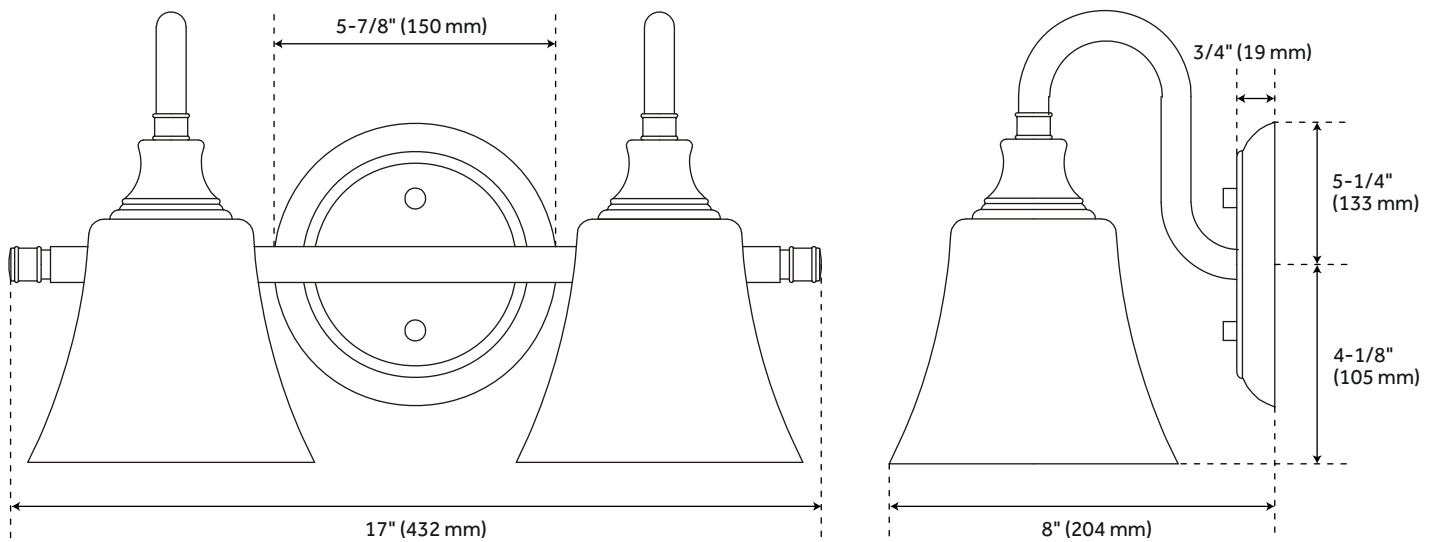

MILLDALE 2-LIGHT VANITY LIGHT

SKU: 949663

PHVL3192

All dimensions and specifications are nominal and may vary. Use actual products for accuracy in critical situations.