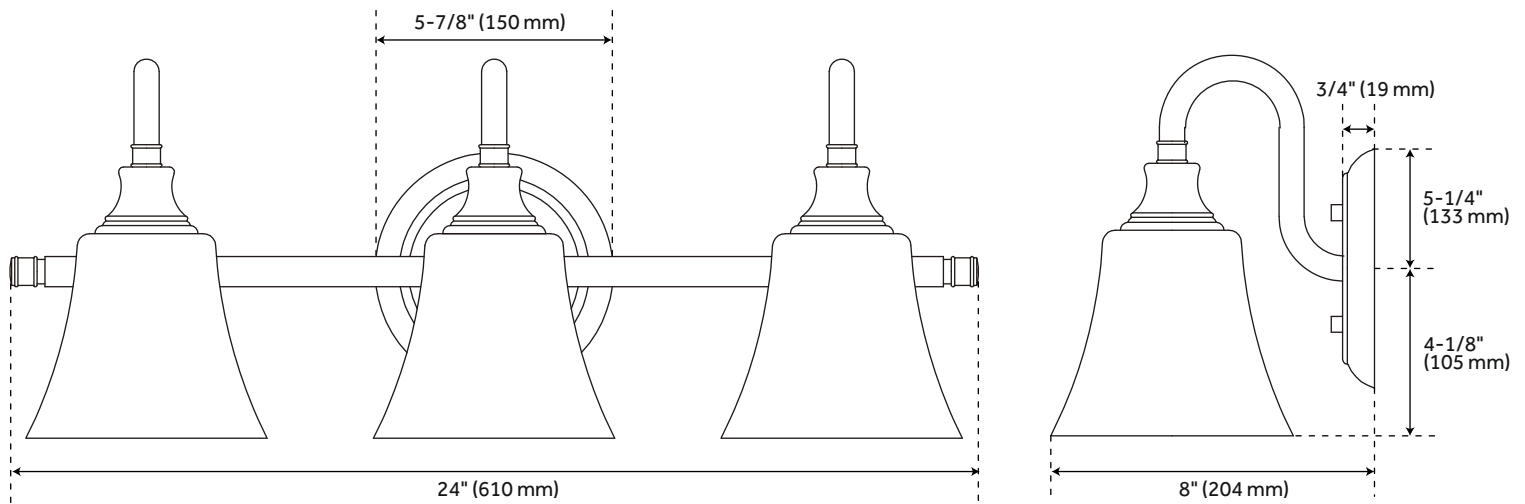

MILDDALE 3-LIGHT VANITY LIGHT

SKU: 949664

PHVL3193

All dimensions and specifications are nominal and may vary. Use actual products for accuracy in critical situations.