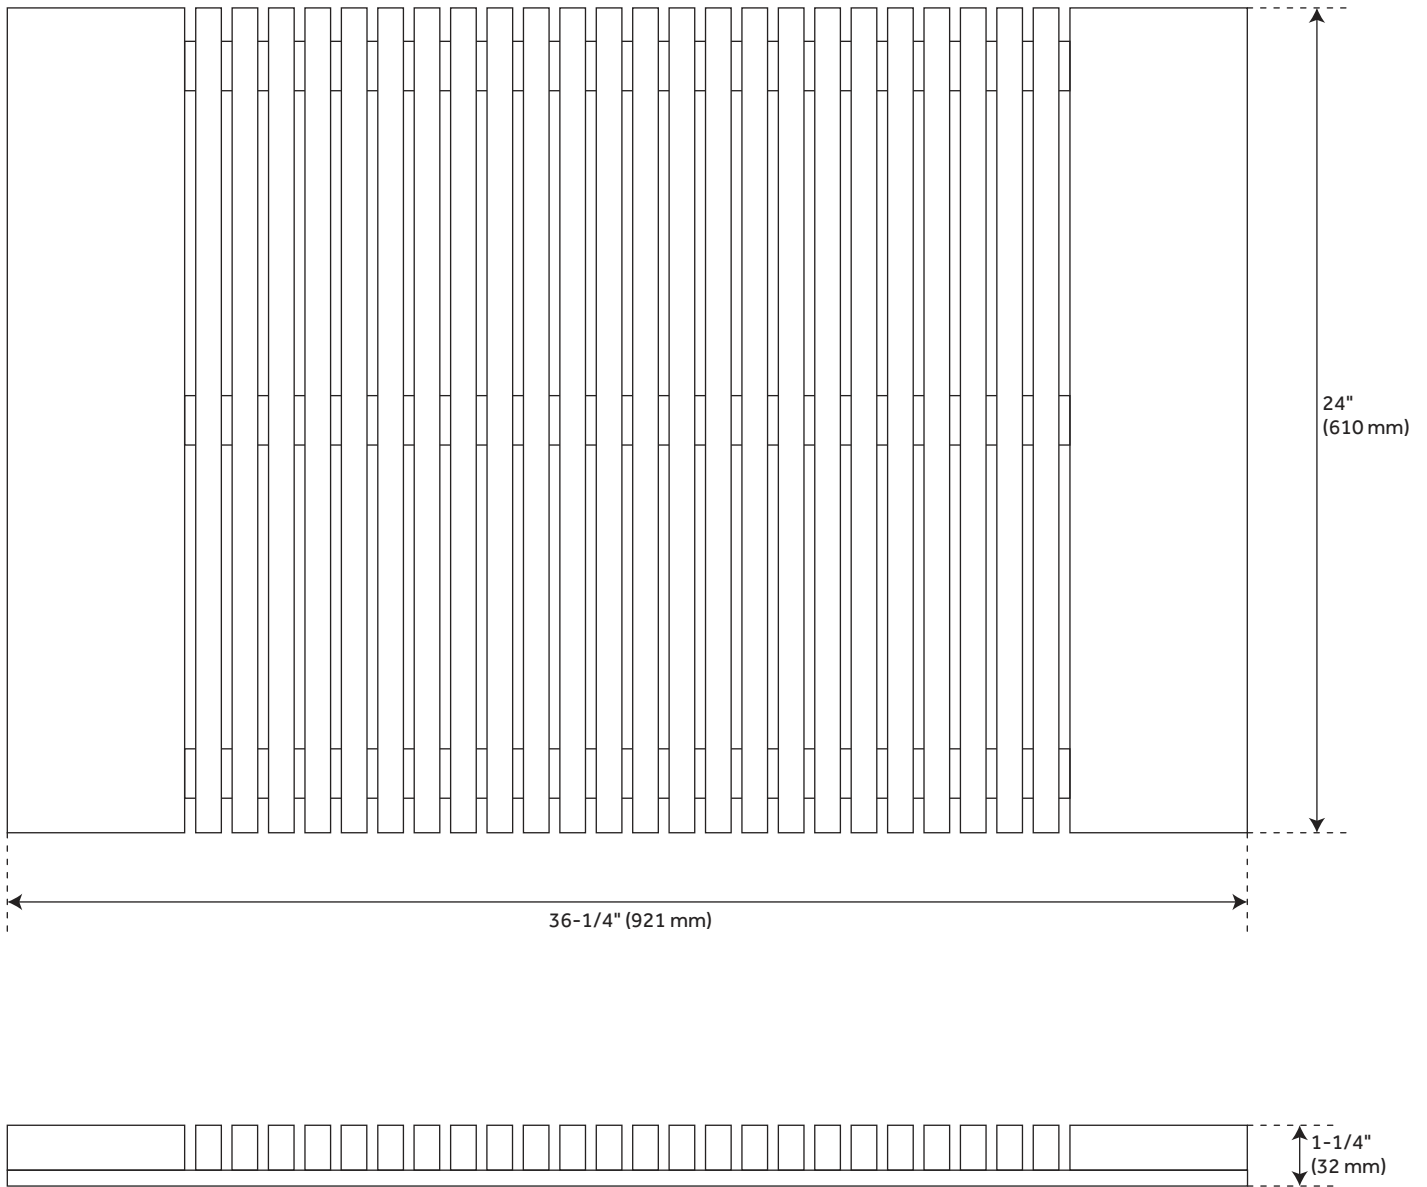

MEI TEAK BATHROOM FLOOR MAT

SKU: 949678

All dimensions and specifications are nominal and may vary. Use actual products for accuracy in critical situations.