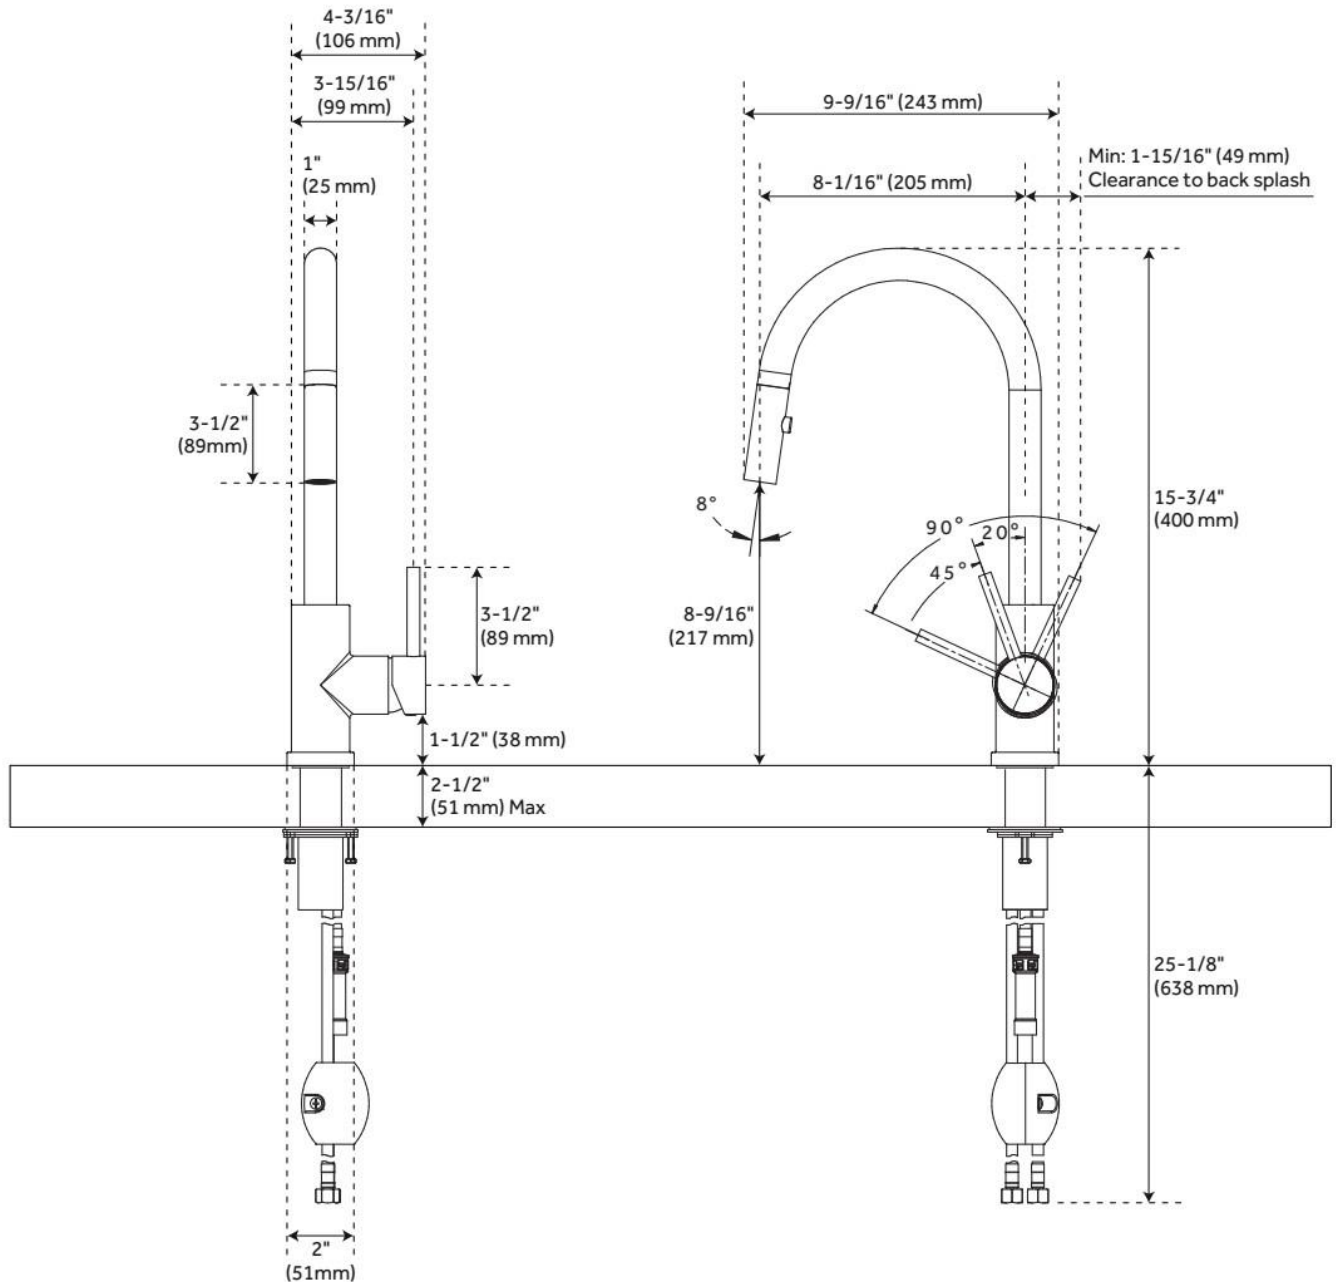

## FEATURES

Material: Metal construction for strength and durability  
Installation Type: Single-Hole  
Flow Rate: 1.75 gpm (6.6 L/min) @ 60 psi  
Spray Type: Stream  
Cartridge Type: Ceramic Disc  
Swivel Spout: Yes

## ADDITIONAL FEATURES

- 2-function sprayer: stream and aerated spray.
- Button has to be held down for aerated spray.
- Braided nylon supplies.
- 360 degree swivel spout.

REVISED 5/15/2024

# RAVENEL SINGLE-HOLE PULL-DOWN KITCHEN FAUCET

SKU: 949685

Code: SHXCRA102

REVISED 5/15/2024