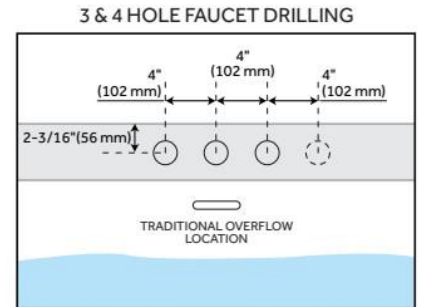

63" RASSI ACRYLIC FREESTANDING TUB WITH WITH TRIM

SKU: 949827

Code: SH480990, SH462716

REVISED 8/14/2024