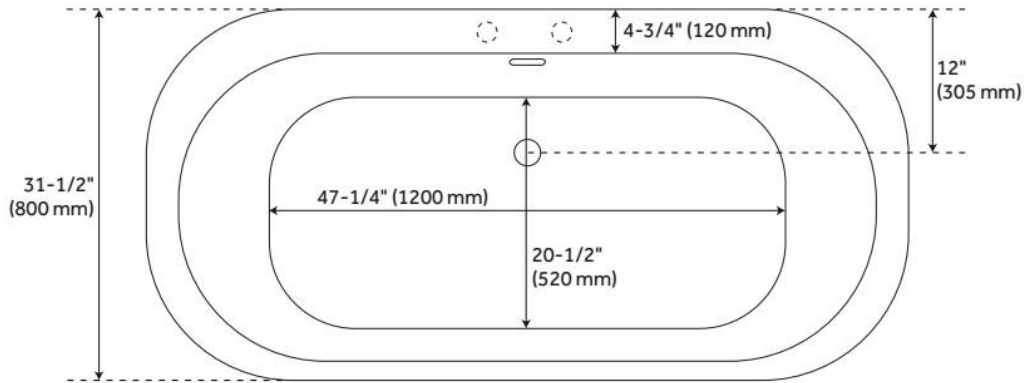

63" RASSI ACRYLIC FREESTANDING TUB WITH WITH TRIM

SKU: 949827

Code: SH480990, SH462716

REVISED 8/14/2024