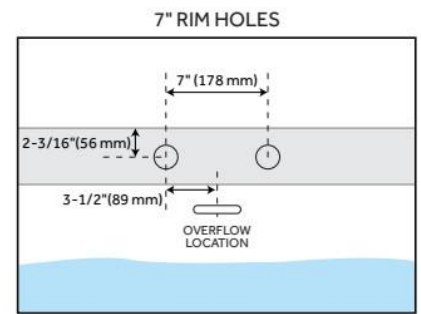

63" RASSI ACRYLIC FREESTANDING TUB WITH WITH TRIM

SKU: 949827

Code: SH480990, SH462716

REVISED 8/14/2024