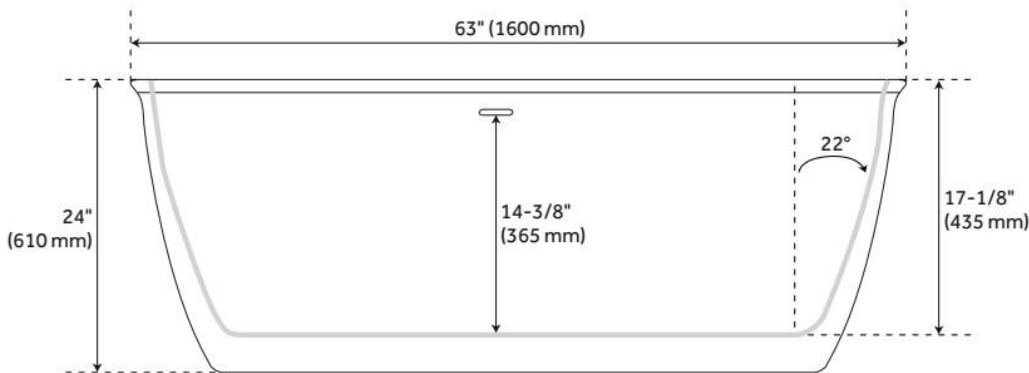

63" RASSI ACRYLIC FREESTANDING TUB WITH WITH TRIM

SKU: 949827

Code: SH480990, SH462716

REVISED 8/14/2024