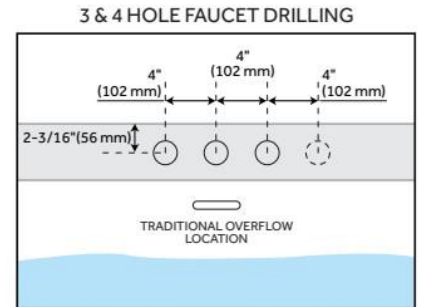

63" RASSI ACRYLIC FREESTANDING TUB WITH WITH TRIM

SKU: 949827

Code: SH480990, SH462716

REVISED 7/1/2024