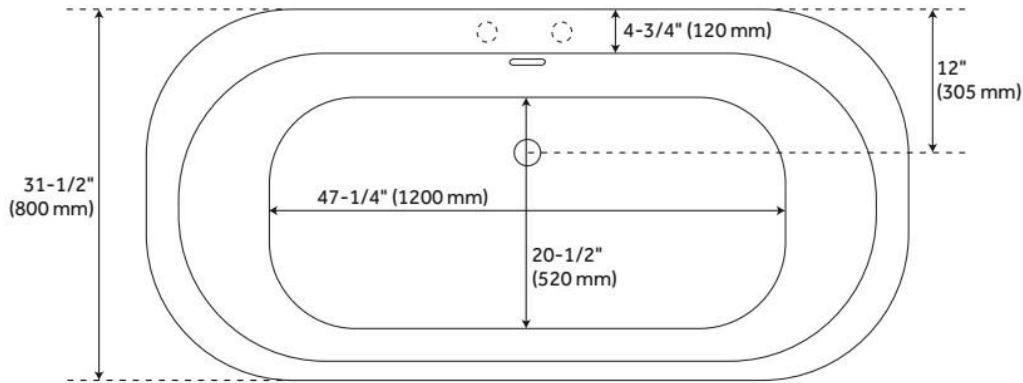

63" RASSI ACRYLIC FREESTANDING TUB WITH WITH TRIM

SKU: 949827

Code: SH480990, SH462716

REVISED 7/1/2024