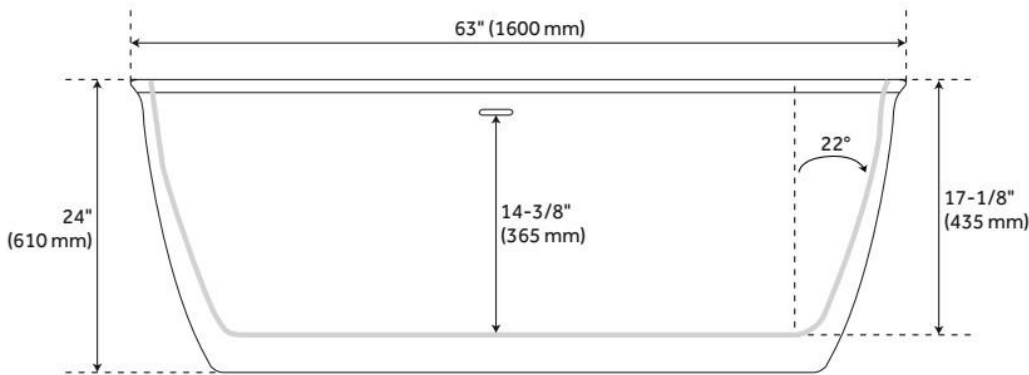

63" RASSI ACRYLIC FREESTANDING TUB WITH WITH TRIM

SKU: 949827

Code: SH480990, SH462716

REVISED 7/1/2024