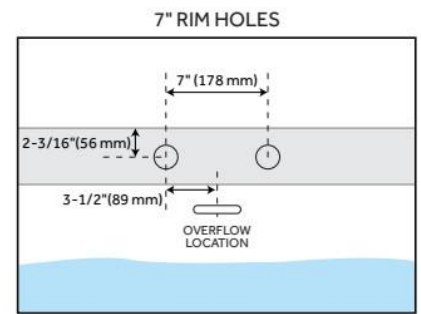

63" RASSI ACRYLIC FREESTANDING TUB WITH WITH TRIM

SKU: 949827

Code: SH480990, SH462716

REVISED 7/1/2024