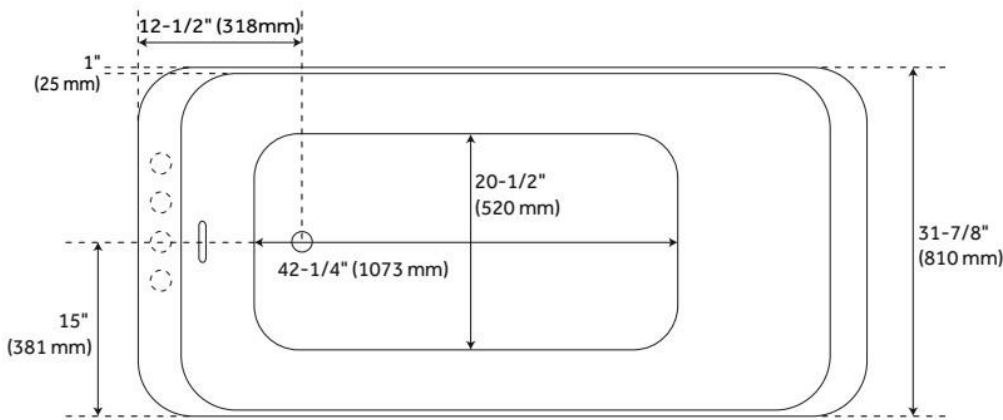

63" SOUZA ACRYLIC FREESTANDING TUB WITH TRIM KIT

SKU: 949828

Code: SH446353, SH446355, SH446354, SH446356, SH446357, SH446358, SH446359, SH462514, SH462516, SH462515, SH462517, SH462518, SH462519, SH462520

REVISED 6/19/2024