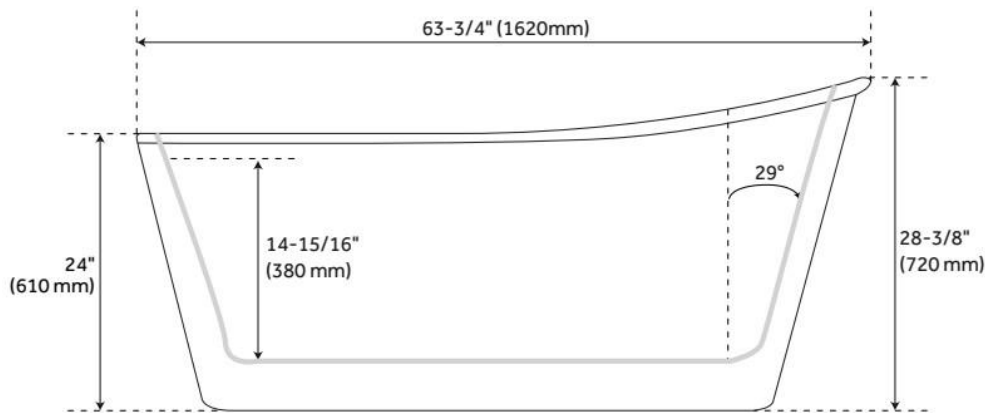

63" SOUZA ACRYLIC FREESTANDING TUB WITH TRIM KIT

SKU: 949828

Code: SH446353, SH446355, SH446354, SH446356, SH446357, SH446358, SH446359, SH462514, SH462516, SH462515, SH462517, SH462518, SH462519, SH462520

REVISED 6/19/2024