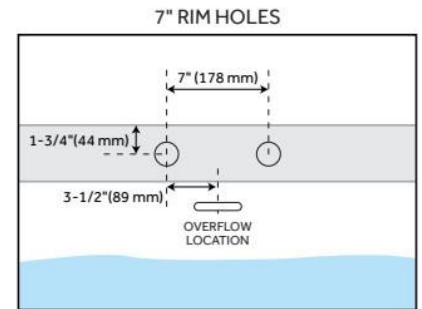

63" SOUZA ACRYLIC FREESTANDING TUB WITH TRIM KIT

SKU: 949828

Code: SH446353, SH446355, SH446354, SH446356, SH446357, SH446358, SH446359, SH462514, SH462516, SH462515, SH462517, SH462518, SH462519, SH462520

REVISED 6/19/2024