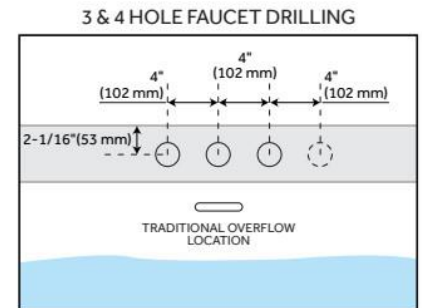

63" SOUZA ACRYLIC FREESTANDING TUB WITH TRIM KIT

SKU: 949828

Code: SH446353, SH446355, SH446354, SH446356, SH446357, SH446358, SH446359, SH462514, SH462516, SH462515, SH462517, SH462518, SH462519, SH462520

REVISED 6/19/2024