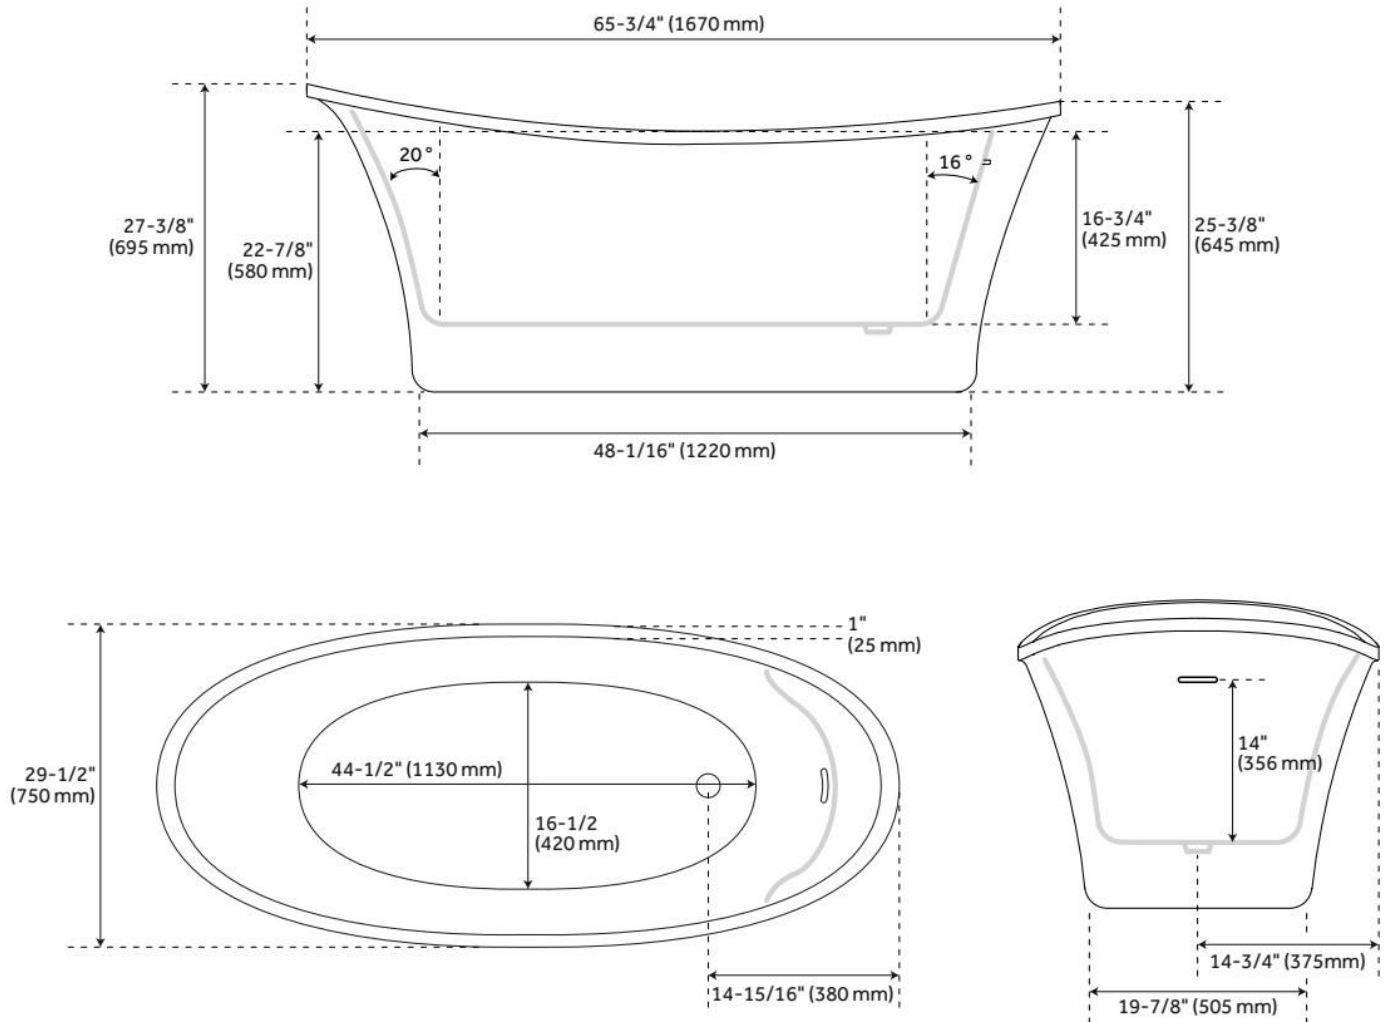

66" KEMRICK ACRYLIC FREESTANDING TUB

SKU: 949829

Code: SH446352, SH462849

REVISED 6/19/2024