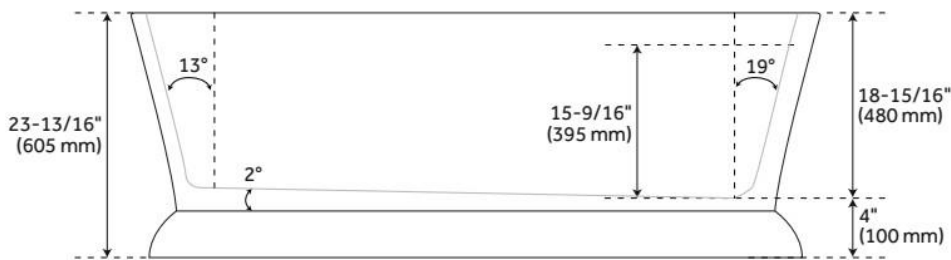

66" BARREN ACRYLIC FREESTANDING TUB WITH TRIM KIT

SKU: 949831

Code: SH446324, SH446323, SH446322, SH446321, SH446320, SH446319, SH446101

REVISED 6/19/2024