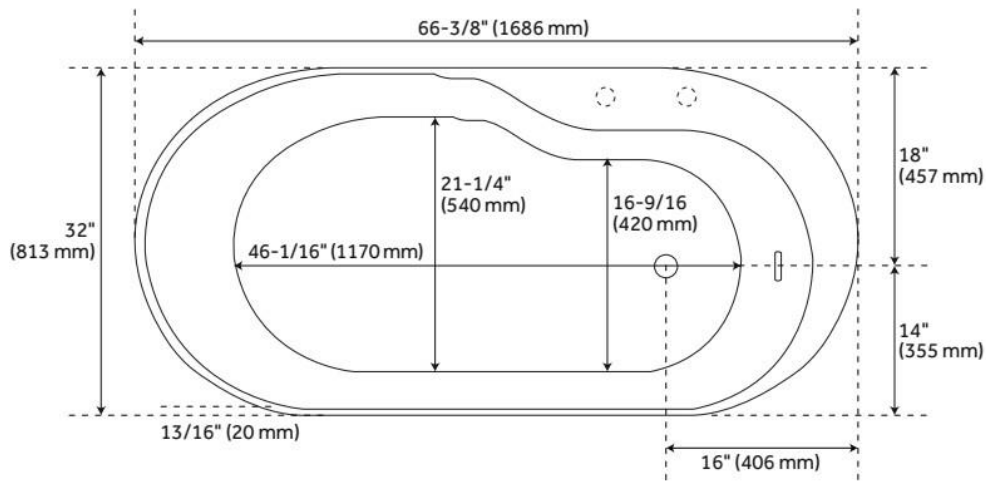

66" BARREN ACRYLIC FREESTANDING TUB WITH TRIM KIT

SKU: 949831

Code: SH446324, SH446323, SH446322, SH446321, SH446320, SH446319, SH446101

REVISED 6/19/2024