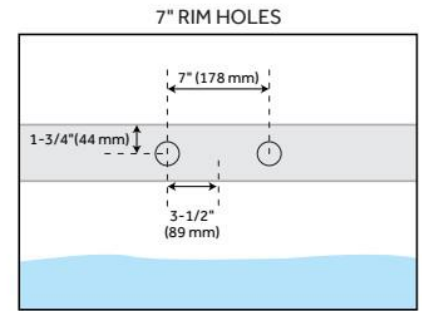

66" BARREN ACRYLIC FREESTANDING TUB WITH TRIM KIT

SKU: 949831

Code: SH446324, SH446323, SH446322, SH446321, SH446320, SH446319, SH446101

REVISED 6/19/2024