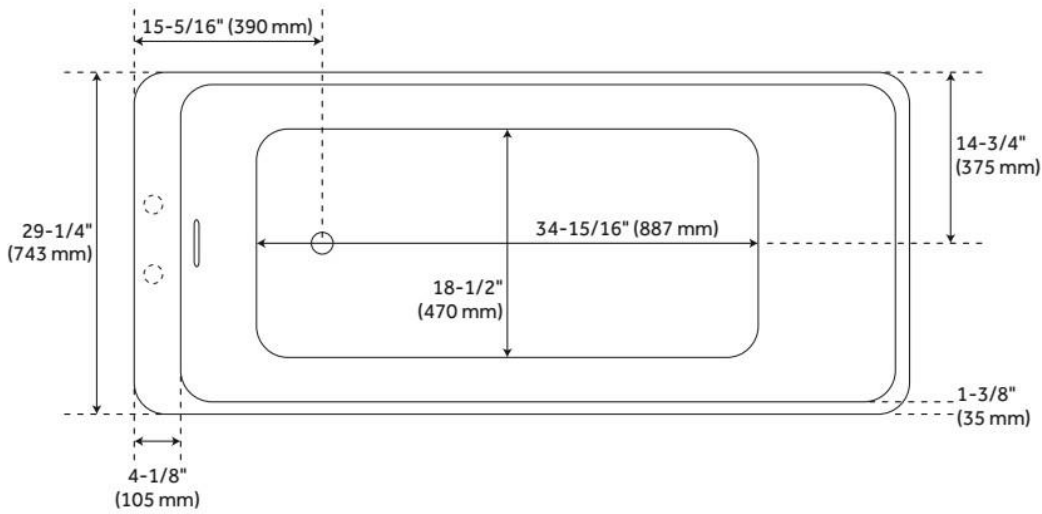

55" JAIDYN ACRYLIC FREESTANDING TUB WITH TRIM KIT

SKU: 949832-55

Code: SH446332, SH446334, SH446333, SH446335, SH446336, SH446337, SH446338, SH462500, SH462502, SH462501, SH462503, SH462504, SH462505, SH462506

REVISED 6/28/2024