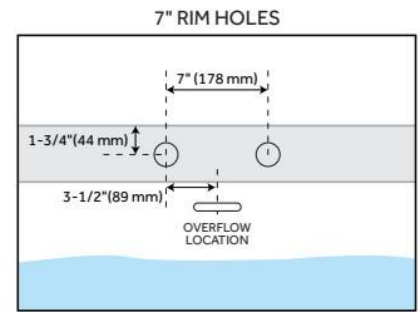

55" JAIDYN ACRYLIC FREESTANDING TUB WITH TRIM KIT

SKU: 949832-55

Code: SH446332, SH446334, SH446333, SH446335, SH446336, SH446337, SH446338, SH462500, SH462502, SH462501, SH462503, SH462504, SH462505, SH462506

REVISED 6/28/2024