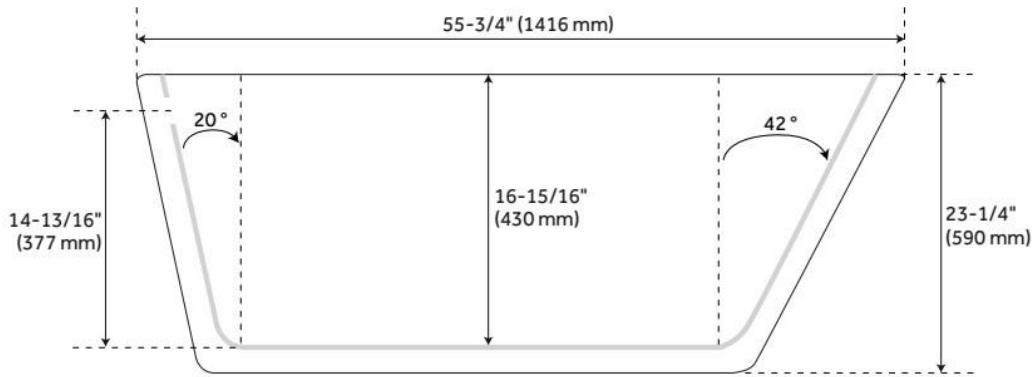

55" JAIDYN ACRYLIC FREESTANDING TUB WITH TRIM KIT

SKU: 949832-55

Code: SH446332, SH446334, SH446333, SH446335, SH446336, SH446337, SH446338, SH462500, SH462502, SH462501, SH462503, SH462504, SH462505, SH462506

REVISED 6/28/2024