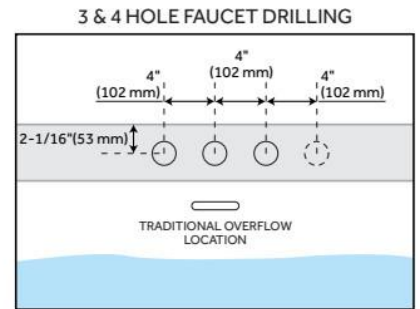

55" JAIDYN ACRYLIC FREESTANDING TUB WITH TRIM KIT

SKU: 949832-55

Code: SH446332, SH446334, SH446333, SH446335, SH446336, SH446337, SH446338, SH462500, SH462502, SH462501, SH462503, SH462504, SH462505, SH462506

REVISED 6/28/2024