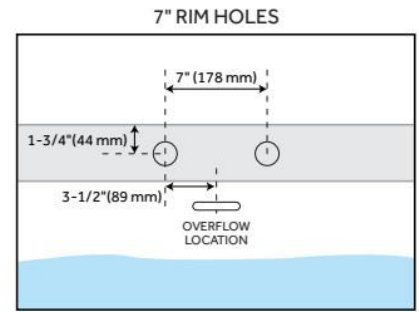

67" JAIDYN ACRYLIC FREESTANDING TUB WITH TRIM KIT

SKU: 949832-67

Code: SH481039, SH481040, SH481041, SH481042, SH481043, SH481044, SH481045

REVISED 6/25/2024