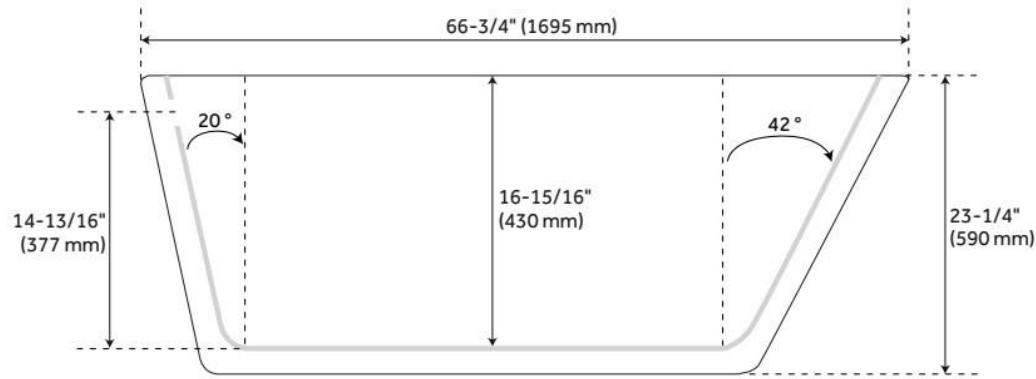

67" JAIDYN ACRYLIC FREESTANDING TUB WITH TRIM KIT

SKU: 949832-67

Code: SH481039, SH481040, SH481041, SH481042, SH481043, SH481044, SH481045

REVISED 6/25/2024