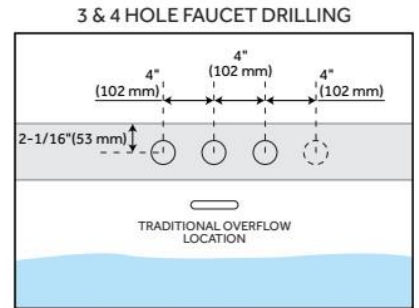

67" JAIDYN ACRYLIC FREESTANDING TUB WITH TRIM KIT

SKU: 949832-67

Code: SH481039, SH481040, SH481041, SH481042, SH481043, SH481044, SH481045

REVISED 6/25/2024