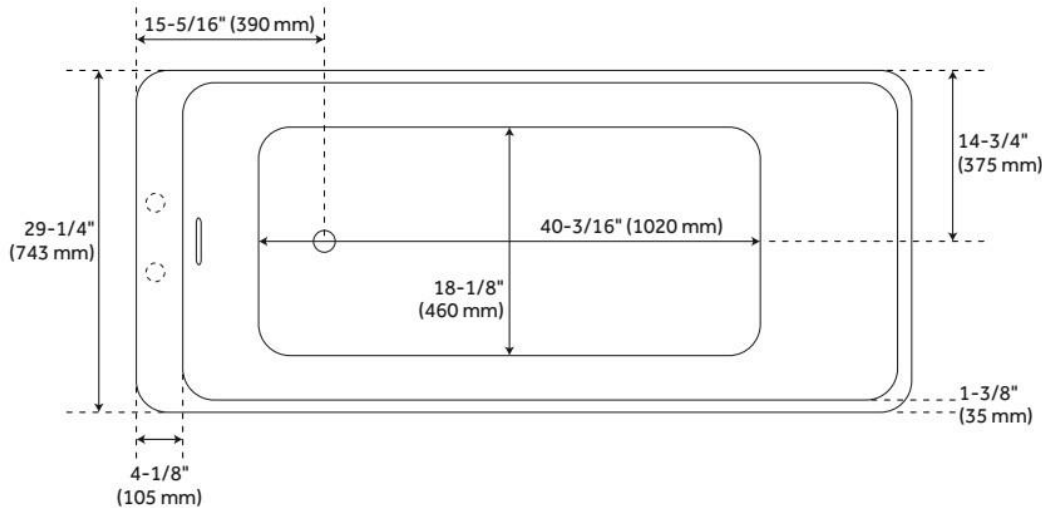

67" JAIDYN ACRYLIC FREESTANDING TUB WITH TRIM KIT

SKU: 949832-67

Code: SH481039, SH481040, SH481041, SH481042, SH481043, SH481044, SH481045

REVISED 6/25/2024