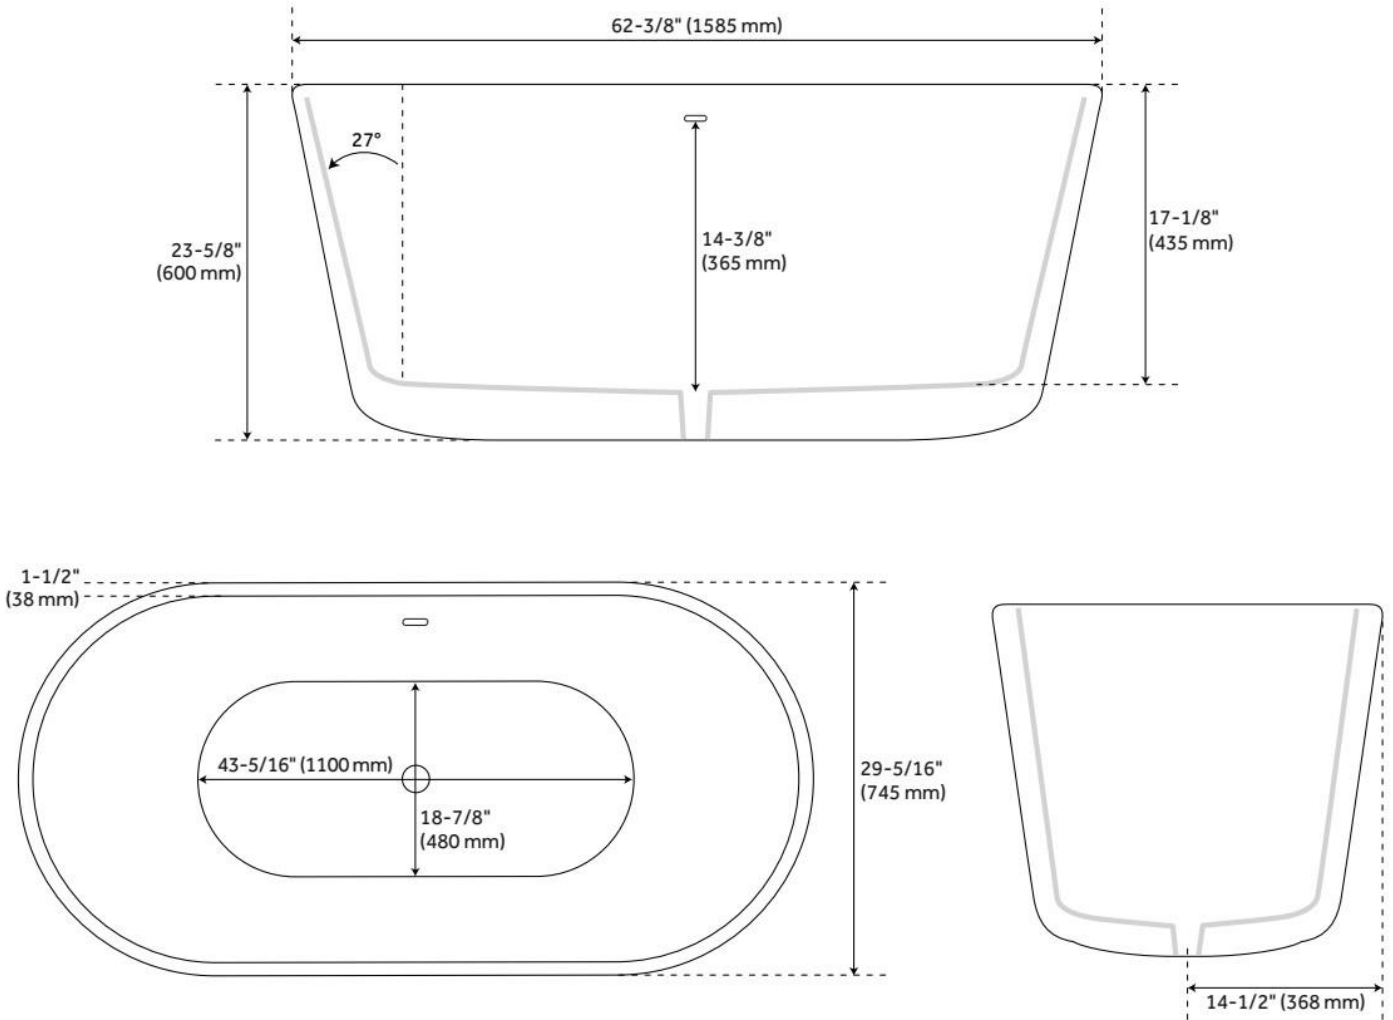

## FEATURES

Tub Material: Acrylic  
Product Finish: White  
Shape: Oval  
Tub Drain Placement: Center  
Drain Included: Optional  
Water Depth to Overflow: 14-3/8"  
Water Capacity (Gallons): 52  
Built-In Adjusters: Yes  
Tub Weight Uncrated (lbs): 99.2  
Optional Accessory: 428473

## ADDITIONAL FEATURES

- All dimensions are ( $\pm 1/2$ ").
- Trim kit includes: Pop-Up Drain with matching drain cover and overflow plate in your choice of color.

REVISED 6/28/2024

# 63" IMLER ACRYLIC FREESTANDING TUB WITH TRIM

SKU: 949833-63

Code: SH442805, SH442806, SH442807, SH442808, SH442809, SH442810, SH442811

REVISED 6/28/2024