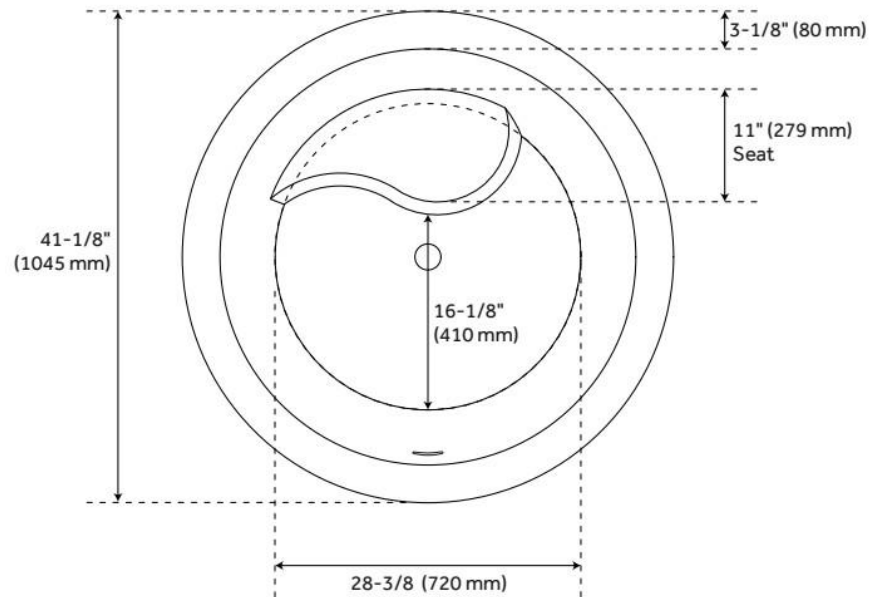

41" SIGLO ROUND JAPANESE SOAKING TUB WITH TRIM

SKU: 949836

Code: SH481094, SH481101

FEATURES

Tub Material: Acrylic

Product Finish: White

Shape: Round

Tub Drain Placement: Center

Drain Included: Yes

Water Depth to Overflow: 19-1/8"

Water Capacity (Gallons): 67

Built-In Adjusters: Yes

Tub Weight Uncrated (lbs): 111

Optional Accessory: 428473

LISTED ID: SH112034WH

ADDITIONAL FEATURES

- All dimensions are ($\pm 1/2$ ").
- Foam Insulation option: increases heat retention and prevents condensation due to water and air temperature fluctuations.
- Trim kit includes: Pop-Up Drain in white with matching drain cover and overflow plate.
- Optional Quick Connect Drop-In Drain Kit Includes:
 - Floor Plate, 1-1/2" PVC Pipe, 2" x 1-1/2" Trap Adapters, 1 Brass Threaded, 1 Brass Unthreaded Tailpiece and Plug.
 - Installs above your subfloor, but underneath your cement floor or tile, so you do not need access below the fixture.

REVISED 6/19/2024

41" SIGLO ROUND JAPANESE SOAKING TUB WITH TRIM

SKU: 949836

Code: SH481094, SH481101

REVISED 6/19/2024