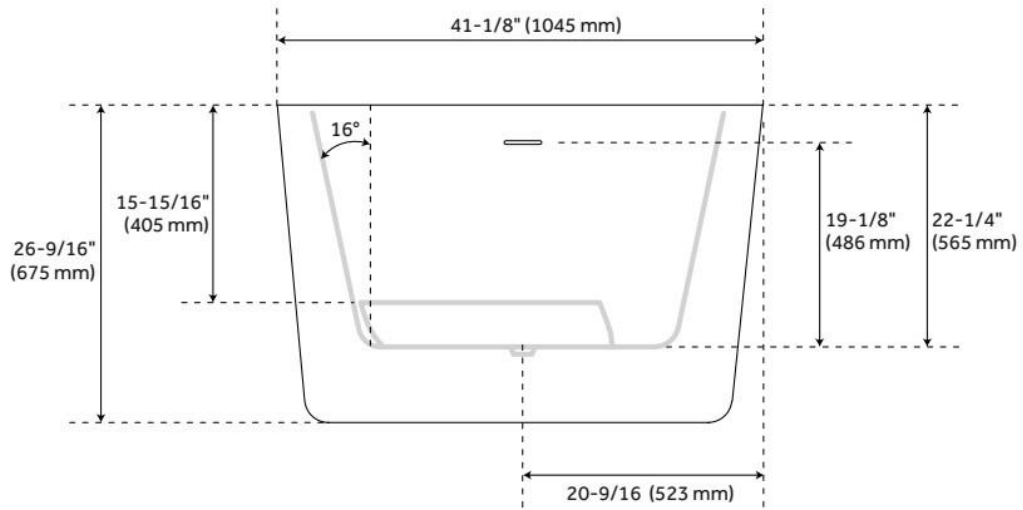

41" SIGLO ROUND JAPANESE SOAKING TUB WITH TRIM

SKU: 949836

Code: SH481094, SH481101

REVISED 6/19/2024