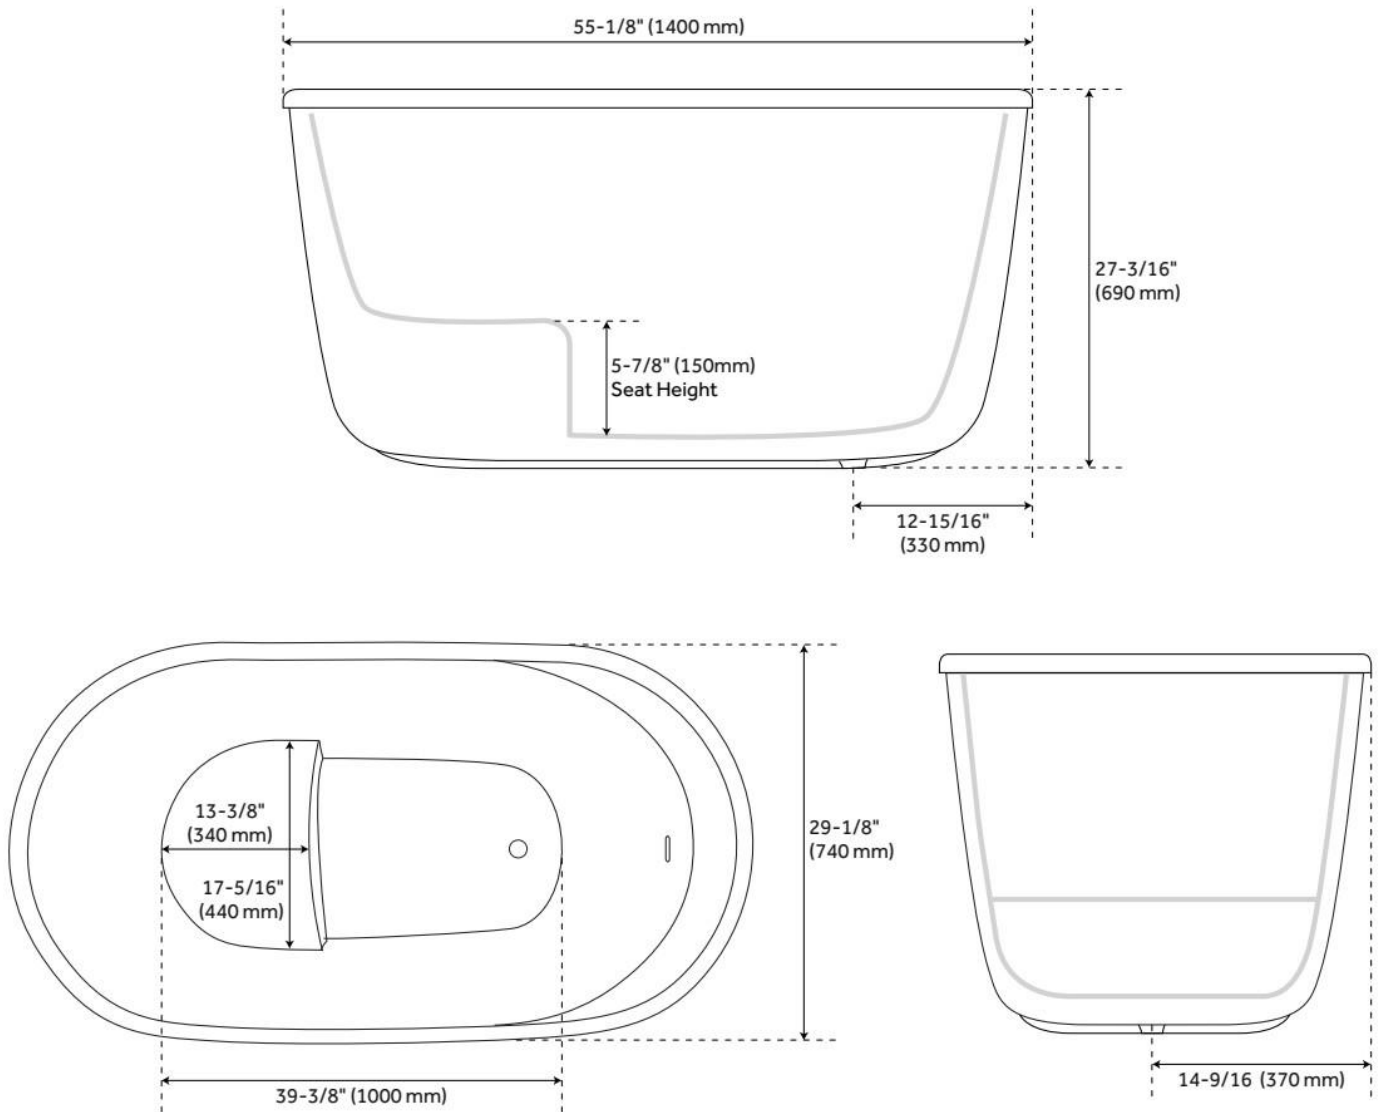

55" VADA ACRYLIC SOAKING TUB WITH TRIM KIT

SKU: 949840

Code: SH442784, SH442785, SH442786, SH442787, SH442788, SH442789, SH442790

FEATURES

Tub Material: Acrylic
Product Finish: White
Shape: Oval
Tub Drain Placement: End
Drain Included: Optional
Water Depth to Overflow: 17-5/16"
Water Capacity (Gallons): 52
Built-In Adjusters: Yes
Tub Weight Uncrated (lbs): 122
Optional Accessory: 428473

LISTED ID: SH112033WH

ADDITIONAL FEATURES

- All dimensions are ($\pm 1/2$ ").
- Trim kit includes: Pop-Up Drain with matching drain cover and overflow plate in your choice of color.

REVISED 6/28/2024

55" VADA ACRYLIC SOAKING TUB WITH TRIM KIT

SKU: 949840

Code: SH442784, SH442785, SH442786, SH442787, SH442788, SH442789, SH442790

REVISED 6/28/2024