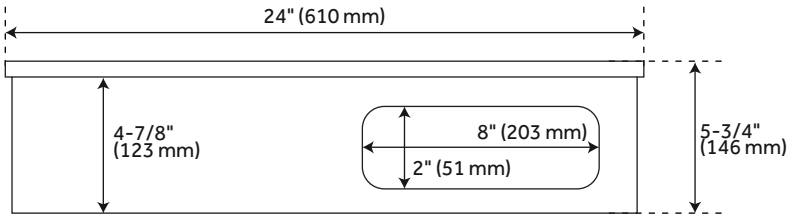

24" NADIYA

BAMBOO HANGING VANITY

SKU: 950070, 950071, 950072

FEATURES

Limited to vessel sinks
no bigger than 12" in diameter

CONTENTS

24" WALL VANITY PAGE 2

REVISED 10/29/2020

24" NADIYA

BAMBOO HANGING VANITY

SKU: 950070, 950071, 950072

FEATURES

- Width: 24"
- Depth: 12-1/8"
- Mounting Hardware Height: 3-5/8"
- Mounting Hardware Width: 8"
- Towel Holder Width: 8"
- Towel Holder Width: 2"
- Back of Sink to Drain Center: 7-1/2"