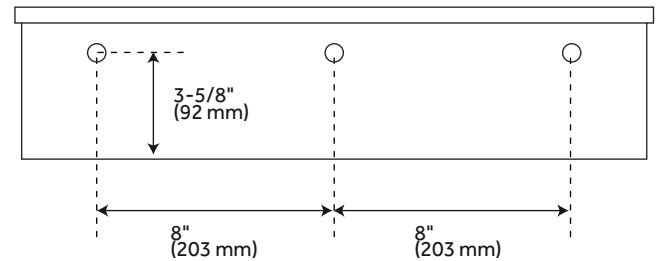

24" NADIYA

BAMBOO HANGING VANITY

SKU: 950070, 950071, 950072

FEATURES

Limited to vessel sinks
no bigger than 12" in diameter

CONTENTS

24" WALL VANITY PAGE 2

REVISED 10/29/2020

24" NADIYA

BAMBOO HANGING VANITY

SKU: 950070, 950071, 950072

FEATURES

- Width: 24"
- Depth: 12-1/8"
- Mounting Hardware Height: 3-5/8"
- Mounting Hardware Width: 8"
- Towel Holder Width: 8"
- Towel Holder Width: 2"
- Back of Sink to Drain Center: 7-1/2"