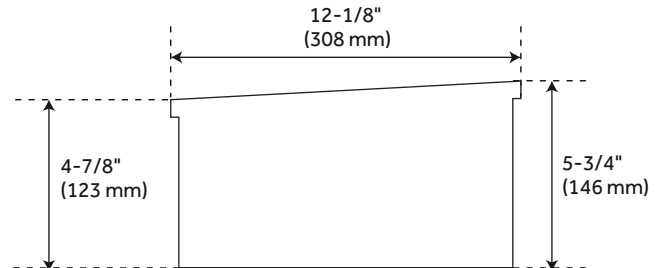

24" NADIYA

BAMBOO HANGING VANITY

SKU: 950070, 950071, 950072

FEATURES

Limited to vessel sinks
no bigger than 12" in diameter

CONTENTS

24" WALL VANITY PAGE 2

REVISED 10/29/2020

24" NADIYA

BAMBOO HANGING VANITY

SKU: 950070, 950071, 950072

FEATURES

- Width: 24"
- Depth: 12-1/8"
- Mounting Hardware Height: 3-5/8"
- Mounting Hardware Width: 8"
- Towel Holder Width: 8"
- Towel Holder Width: 2"
- Back of Sink to Drain Center: 7-1/2"