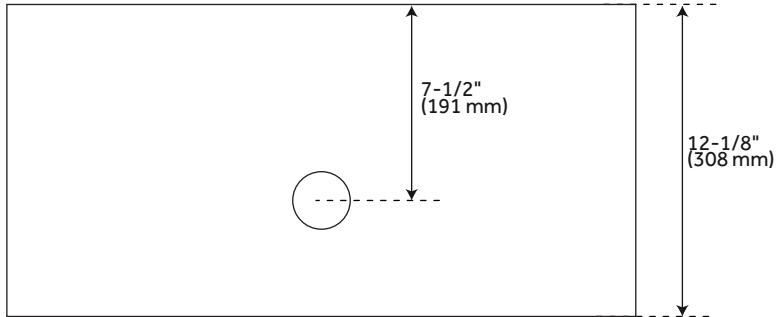

24" NADIYA

BAMBOO HANGING VANITY

SKU: 950070, 950071, 950072

FEATURES

Limited to vessel sinks
no bigger than 12" in diameter

CONTENTS

24" WALL VANITY PAGE 2

REVISED 10/29/2020

24" NADIYA

BAMBOO HANGING VANITY

SKU: 950070, 950071, 950072

FEATURES

- Width: 24"
- Depth: 12-1/8"
- Mounting Hardware Height: 3-5/8"
- Mounting Hardware Width: 8"
- Towel Holder Width: 8"
- Towel Holder Width: 2"
- Back of Sink to Drain Center: 7-1/2"