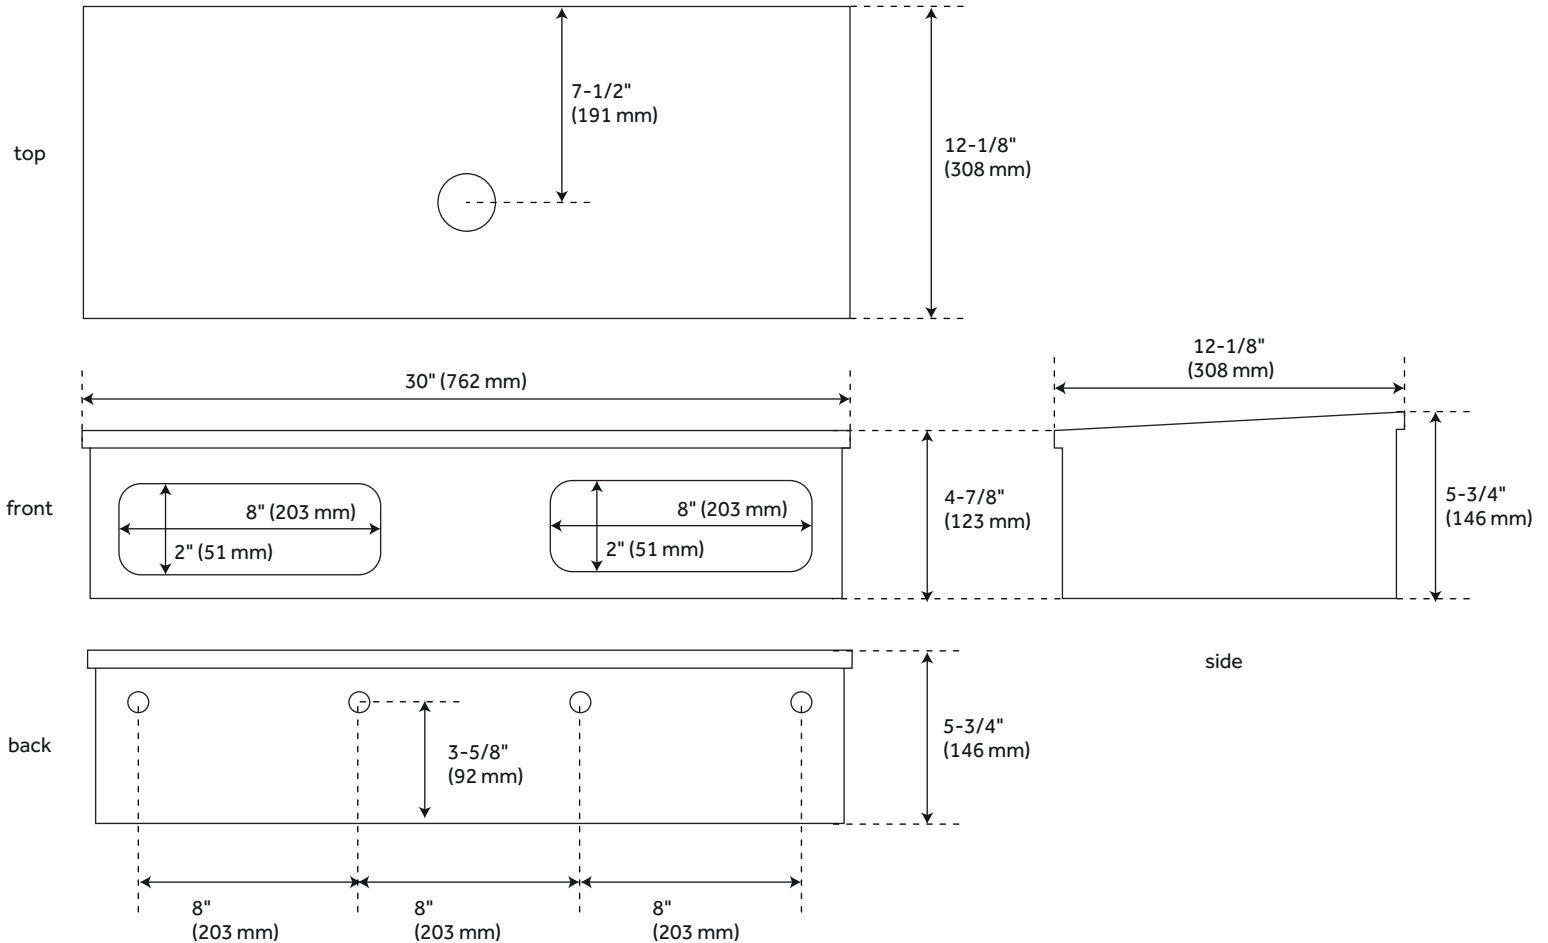

30" NADIYA

BAMBOO HANGING VANITY

SKU: 950076, 950077, 950078

FEATURES

Limited to vessel sinks
no bigger than 12" in diameter

CONTENTS

30" WALL VANITY PAGE 2

REVISED 10/12/2020

30" NADIYA

BAMBOO HANGING VANITY

SKU: 950076, 950077, 950078

FEATURES

- Width: 30"
- Depth: 12-1/8"
- Mounting Hardware Height: 3-5/8"
- Mounting Hardware Width: 8"
- Towel Holder Width: 8"
- Towel Holder Depth: 2"
- Back of Sink to Drain Center: 7-1/2"

PRODUCT IMAGE