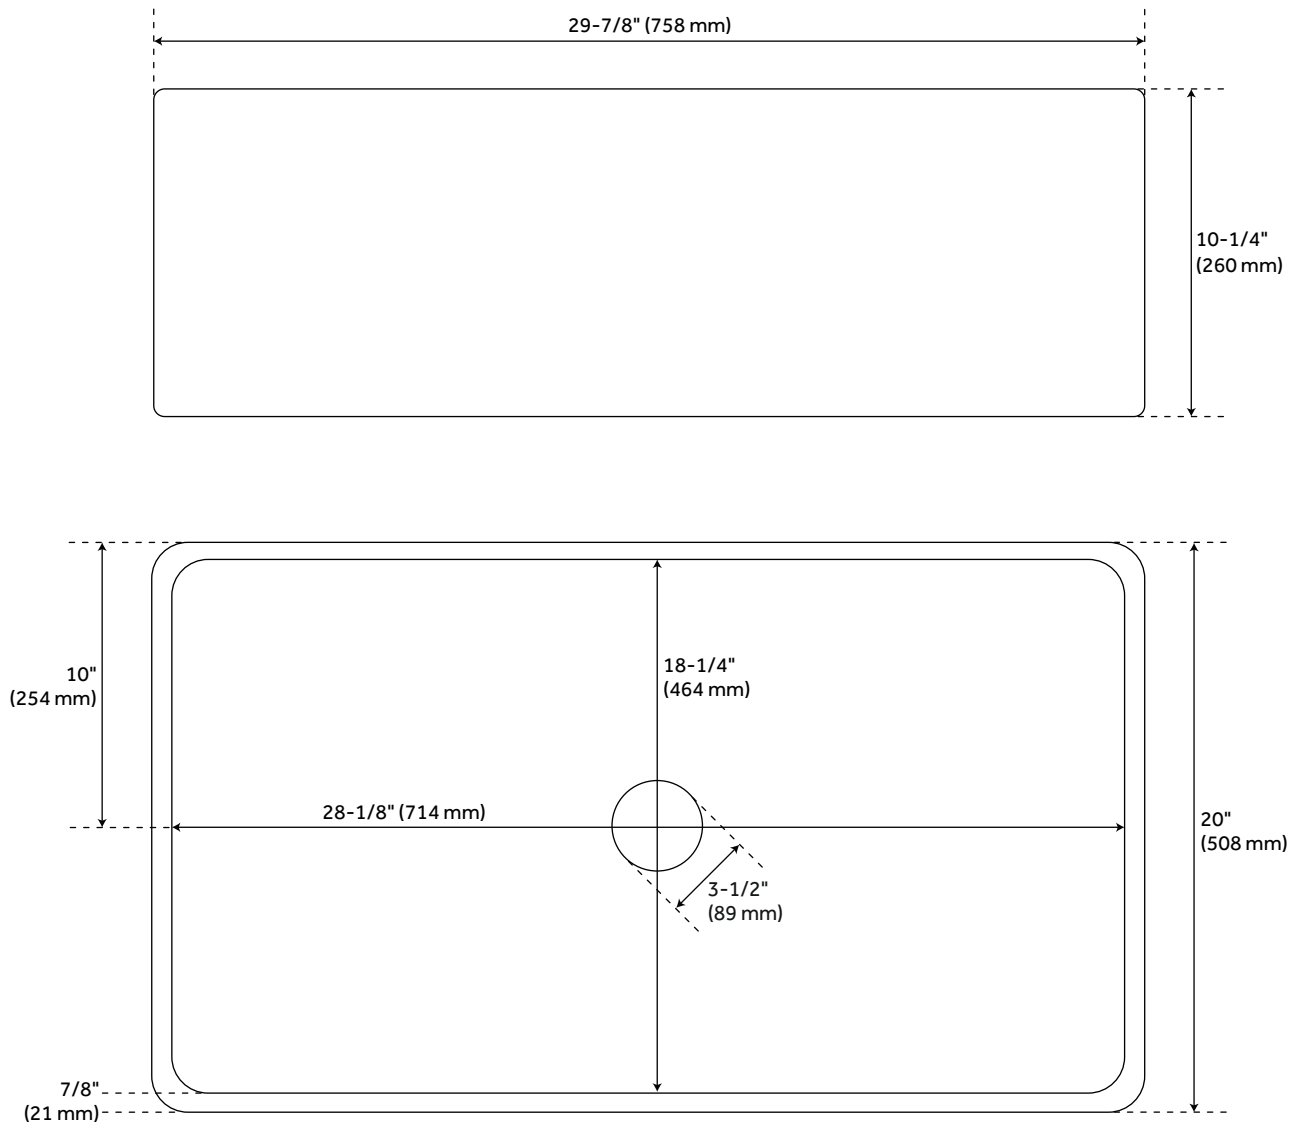

30" BRAUNIG FIRECLAY FARMHOUSE SINK - BLUE FLORAL MOTIF

SKU: 950269
Code: SH454453

FEATURES

Material: Fireclay
Length: 29-7/8"
Width: 20"
Height: 10-1/4"
Number of Basins: 1
Sink Installation: Farmhouse
Product Color: White
Faucet Centers: No Faucet Hole
Item Weight (lbs.): 96
Basin Length: 28-1/8"
Basin Width: 18-1/4"
Basin Depth: 9-1/4"
Rim Thickness: 7/8"
Fits Drain Hole Size: 3-1/2"
Exterior Treatment: Smooth
Interior Treatment: Smooth
Drain Included: Optional
Faucet Included: No
Basin Configuration: Single
Apron Design: Smooth
Water Depth to Rim: 9-1/4"
Apron Front Rim Thickness: 7/8"
Side and Back Rim Thickness: 7/8"
Faucet Holes: No Faucet Hole

REVISED 3/31/2023

30" BRAUNIG FIRECLAY FARMHOUSE SINK - BLUE FLORAL MOTIF

SKU: 950269

Code: SH454453

ADDITIONAL FEATURES

- Made of solid, heavy-duty fireclay.
- Smooth, ripple-resistant surface.
- If purchasing drain separately, it must be able to accommodate a sink drain thickness of 1".
- All sink dimensions are ($\pm 1/2$ ").

REVISED 3/31/2023

30" BRAUNIG FIRECLAY FARMHOUSE SINK - BLUE FLORAL MOTIF

SKU: 950269

All dimensions and specifications are nominal and may vary. Use actual products for accuracy in critical situations.