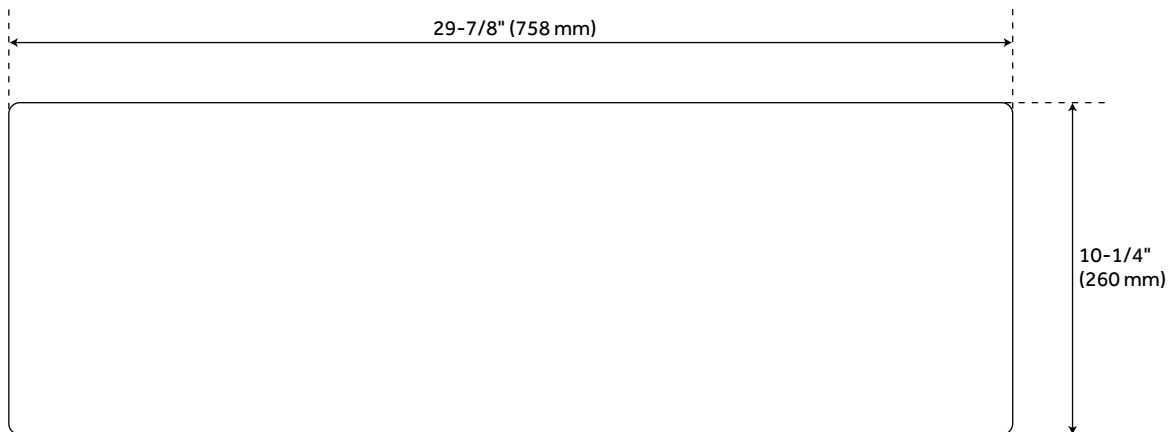

30" BRELSFORD FIRECLAY FARMHOUSE SINK - GRAY MEDALLION MOTIF

SKU: 950272

All dimensions and specifications are nominal and may vary. Use actual products for accuracy in critical situations.