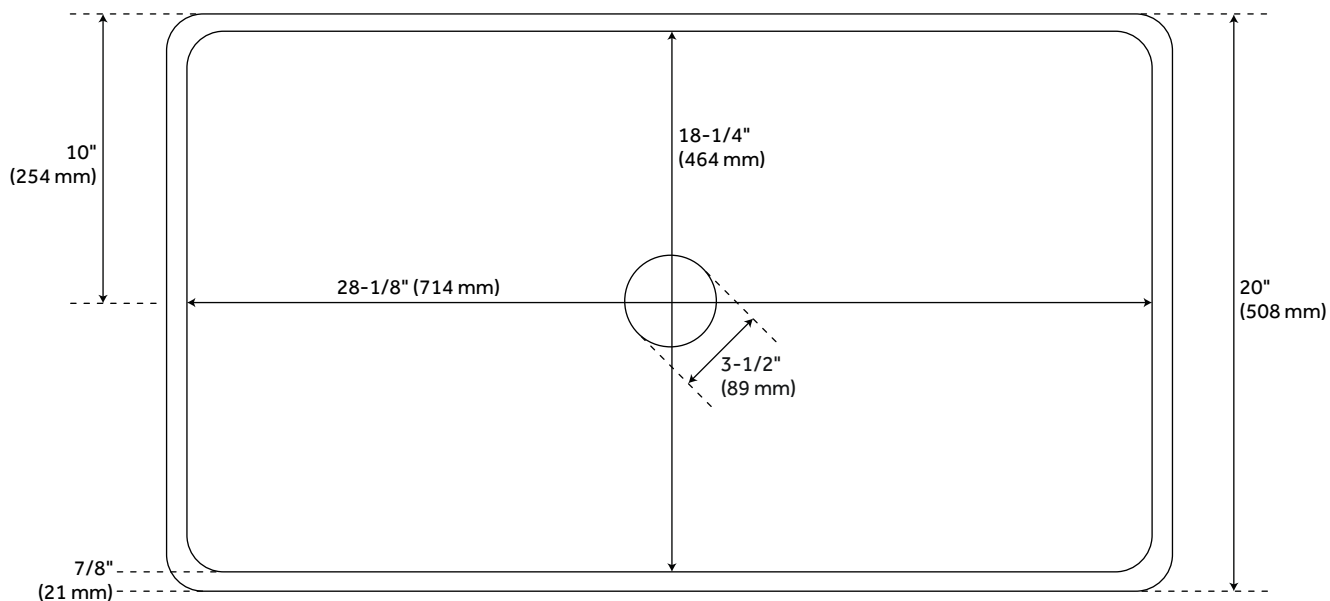

30" BRELSFORD FIRECLAY FARMHOUSE SINK - GRAY MEDALLION MOTIF

SKU: 950272

All dimensions and specifications are nominal and may vary. Use actual products for accuracy in critical situations.