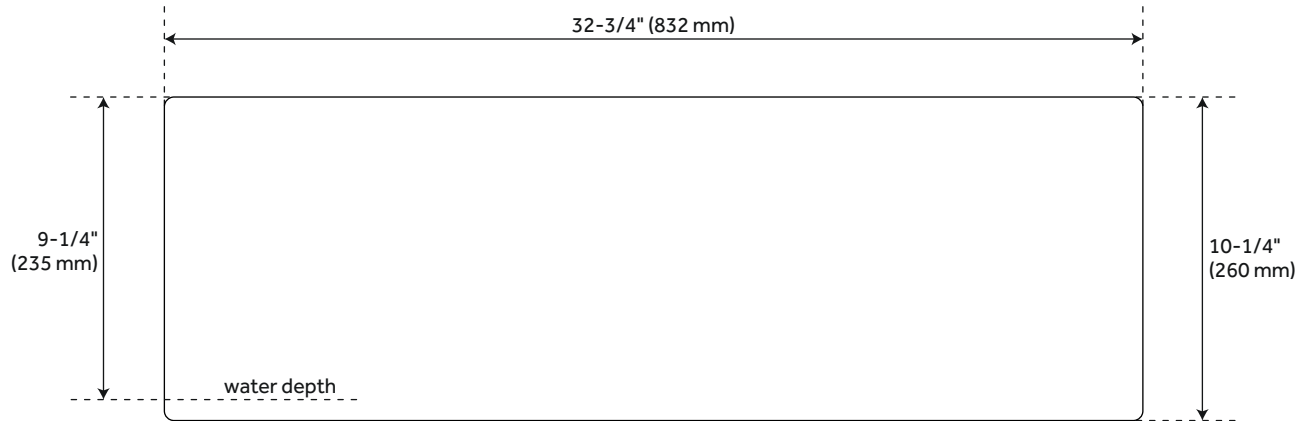

33" BAYLOR DOUBLE-BOWL FIRECLAY FARMHOUSE SINK - SMOOTH APRON

SKU: 950275

All dimensions and specifications are nominal and may vary. Use actual products for accuracy in critical situations.