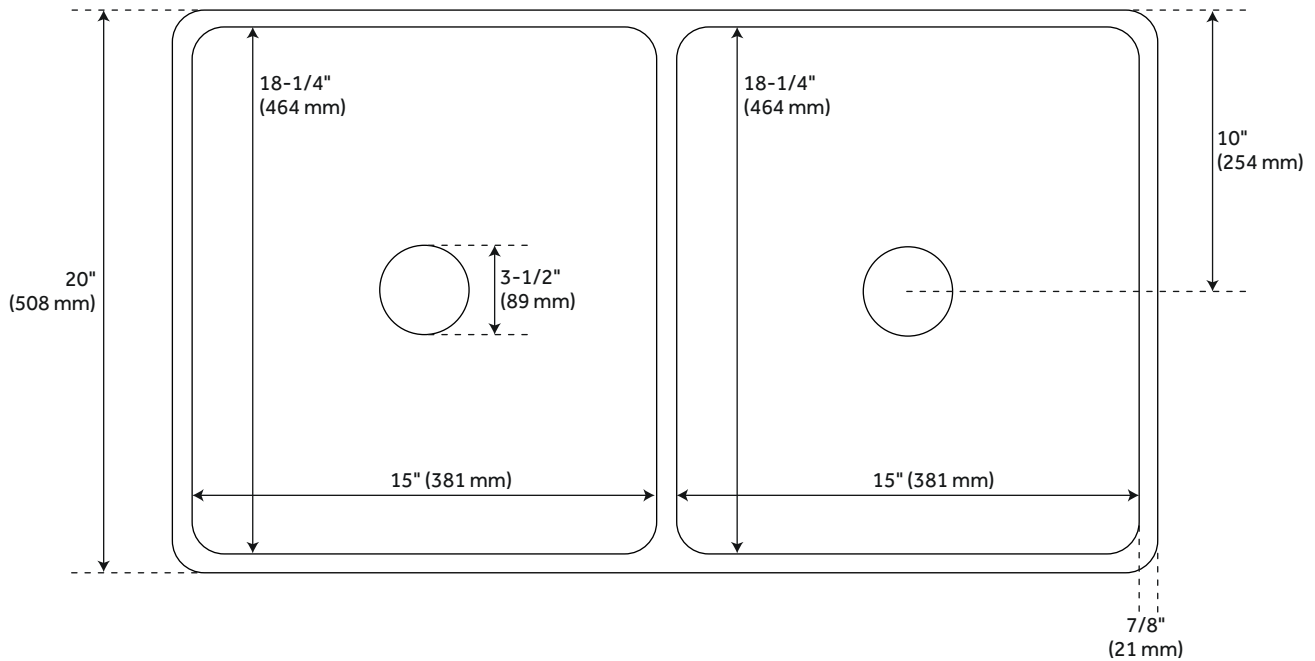

33" BAYLOR DOUBLE-BOWL FIRECLAY FARMHOUSE SINK - SMOOTH APRON

SKU: 950275

All dimensions and specifications are nominal and may vary. Use actual products for accuracy in critical situations.