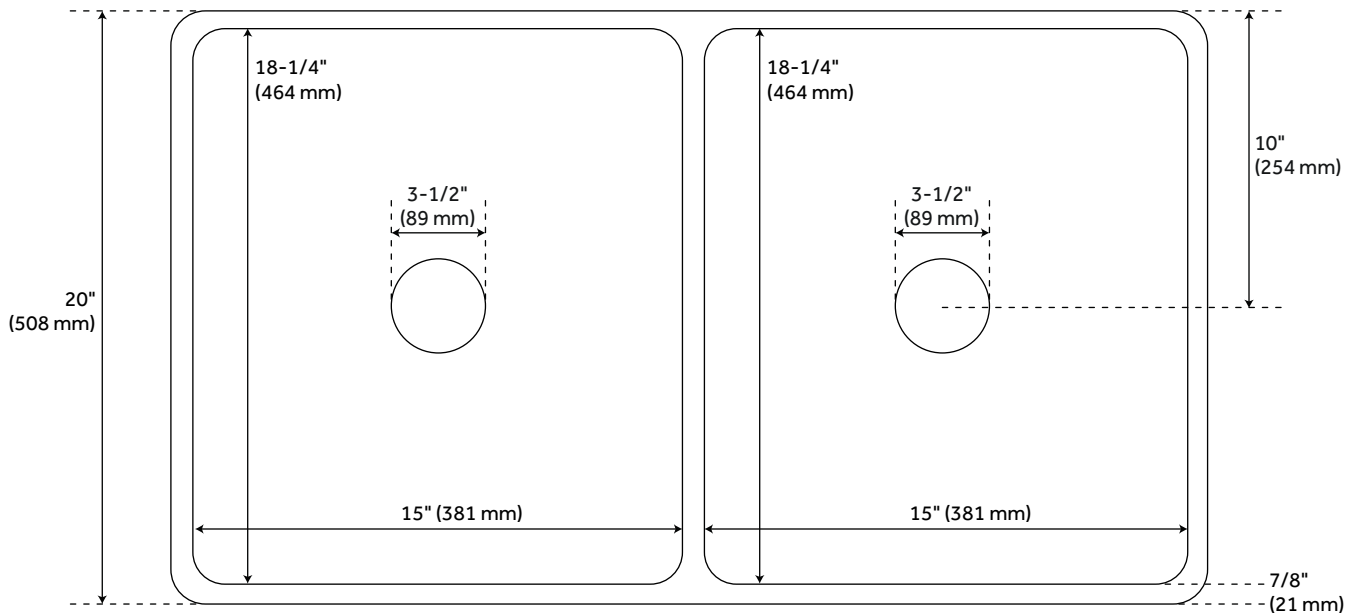

33" BRELSFORD DOUBLE-BOWL FIRECLAY FARMHOUSE SINK - BLUE MEDALLION MOTIF

SKU: 950276

All dimensions and specifications are nominal and may vary. Use actual products for accuracy in critical situations.