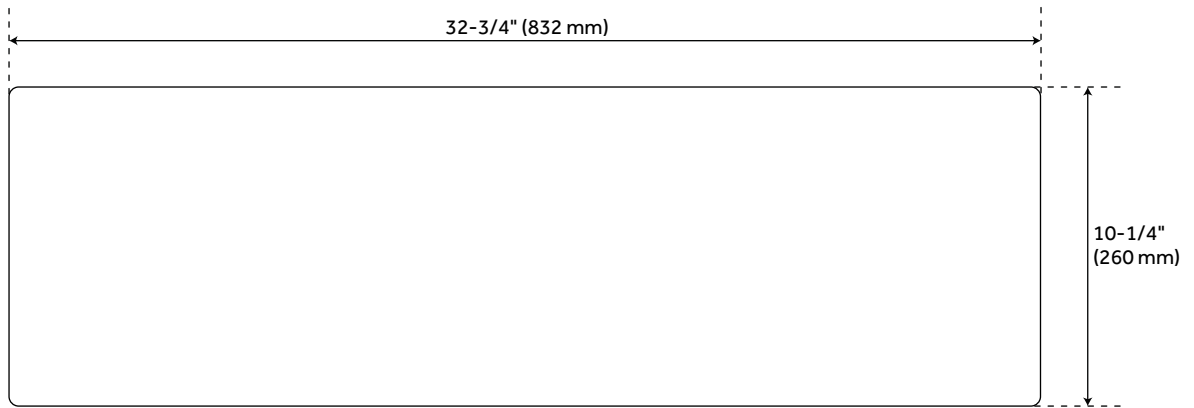

33" BRELSFORD DOUBLE-BOWL FIRECLAY FARMHOUSE SINK - BLUE MEDALLION MOTIF

SKU: 950276

All dimensions and specifications are nominal and may vary. Use actual products for accuracy in critical situations.