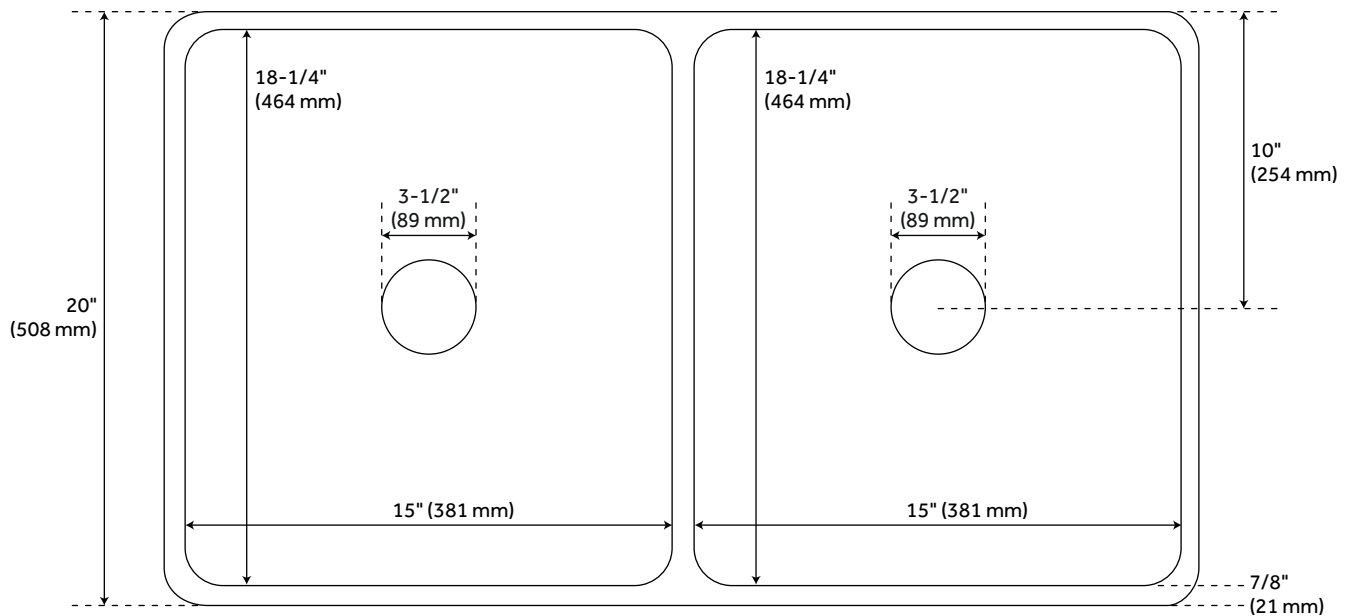

33" BRAUNIG DOUBLE-BOWL FIRECLAY FARMHOUSE SINK - BLUE FLORAL MOTIF

SKU: 950277

All dimensions and specifications are nominal and may vary. Use actual products for accuracy in critical situations.