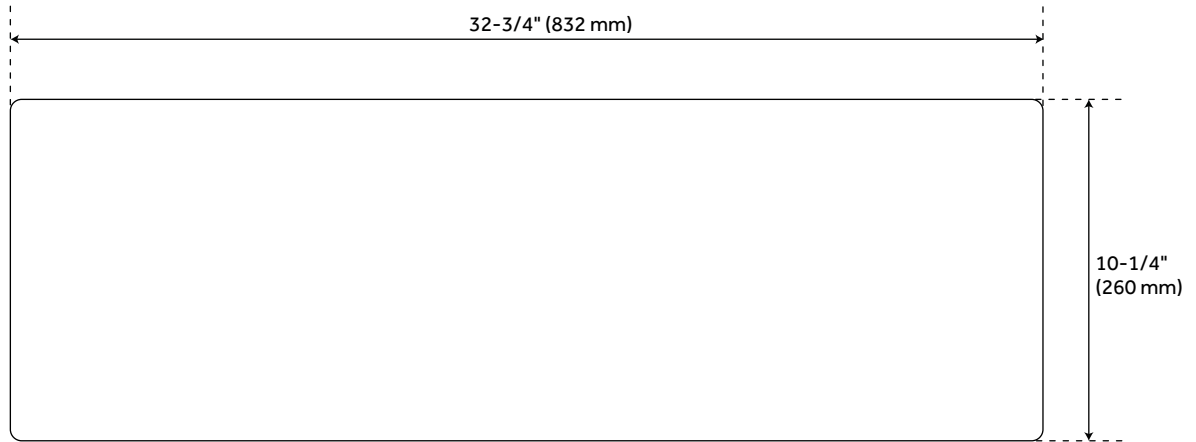

33" BRAUNIG DOUBLE-BOWL FIRECLAY FARMHOUSE SINK - BLUE FLORAL MOTIF

SKU: 950277

All dimensions and specifications are nominal and may vary. Use actual products for accuracy in critical situations.