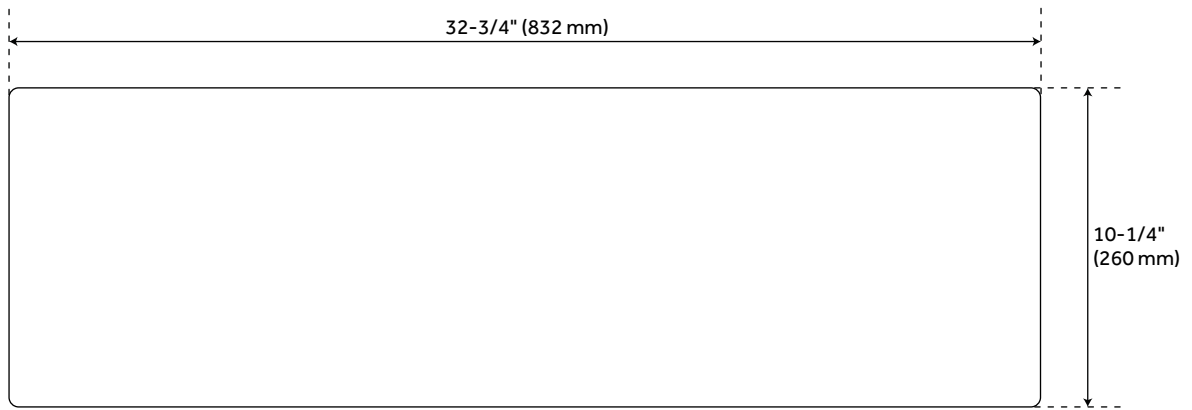

33" BRELSFORD DOUBLE-BOWL FIRECLAY FARMHOUSE SINK - GRAY MEDALLION MOTIF

SKU: 950278

All dimensions and specifications are nominal and may vary. Use actual products for accuracy in critical situations.