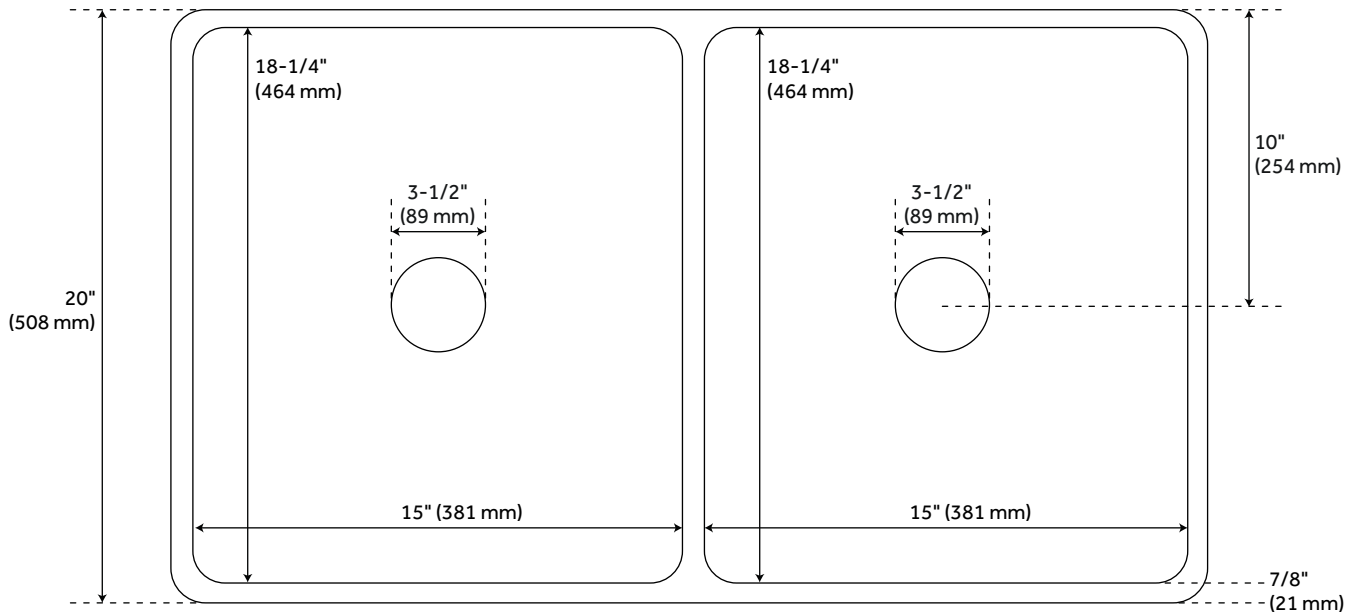

33" BRELSFORD DOUBLE-BOWL FIRECLAY FARMHOUSE SINK - GRAY MEDALLION MOTIF

SKU: 950278

All dimensions and specifications are nominal and may vary. Use actual products for accuracy in critical situations.