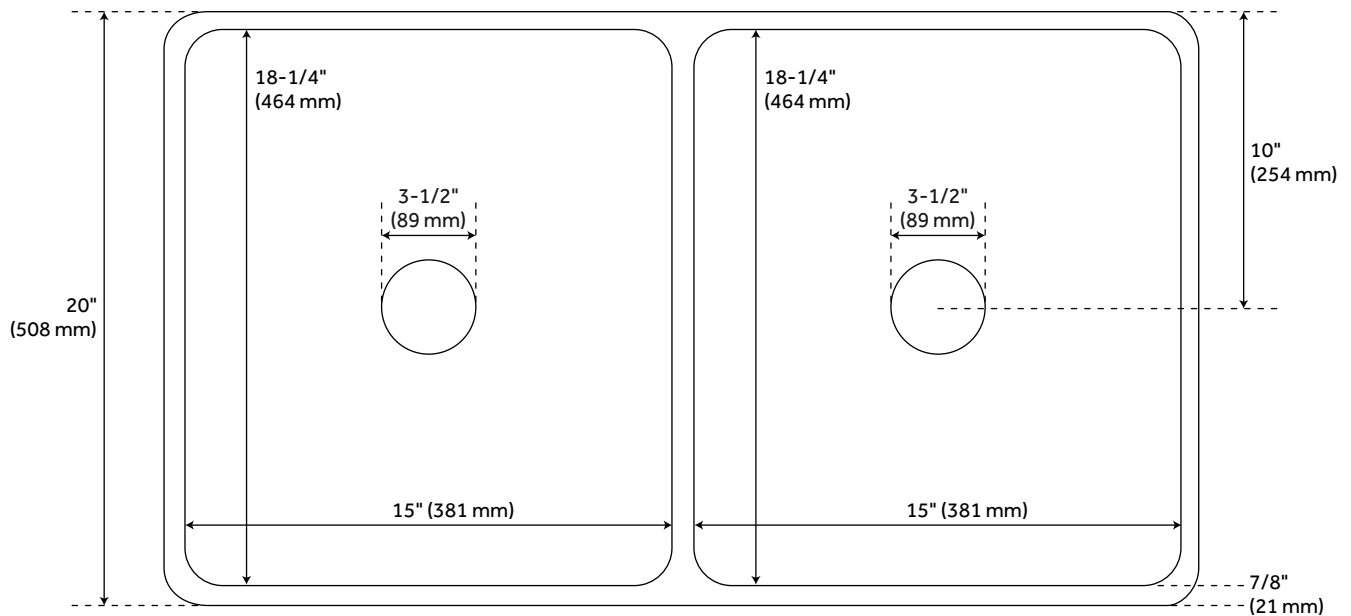

33" BRAUNIG DOUBLE-BOWL FIRECLAY FARMHOUSE SINK - GRAY FLORAL MOTIF

SKU: 950279

All dimensions and specifications are nominal and may vary. Use actual products for accuracy in critical situations.