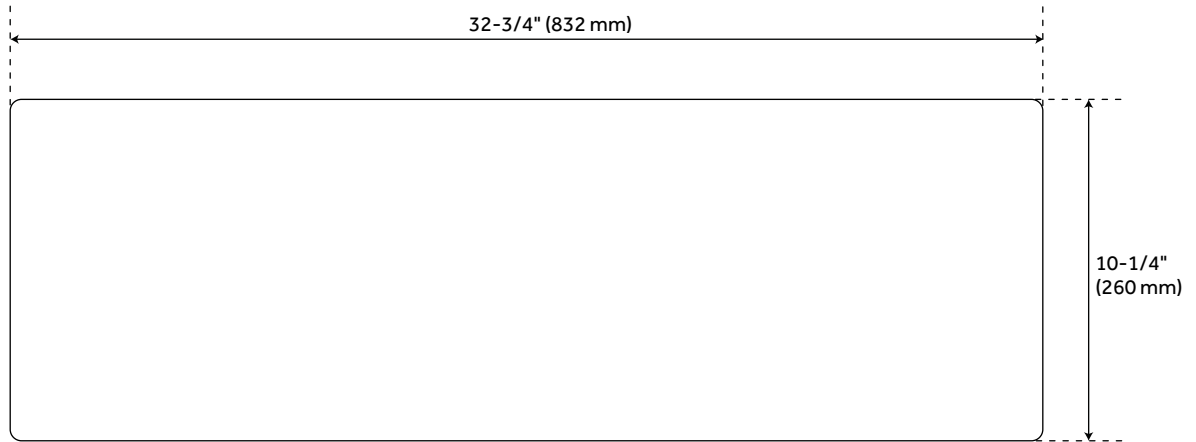

33" BRAUNIG DOUBLE-BOWL FIRECLAY FARMHOUSE SINK - GRAY FLORAL MOTIF

SKU: 950279

All dimensions and specifications are nominal and may vary. Use actual products for accuracy in critical situations.