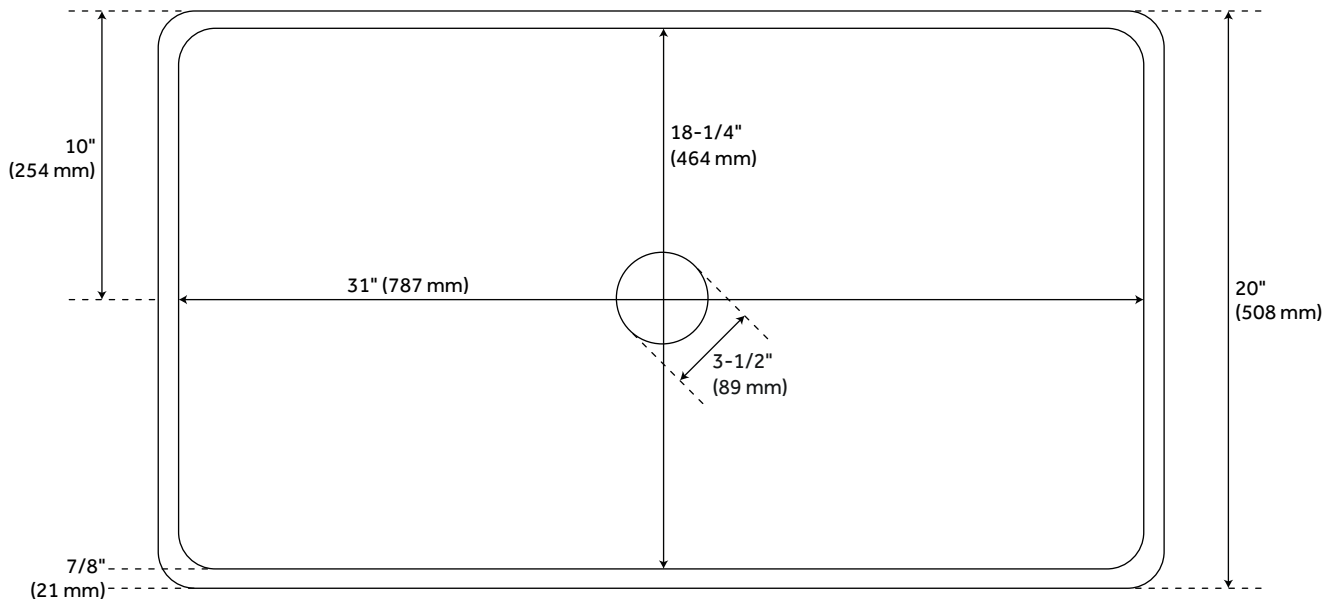

33" BRELSFORD FIRECLAY FARMHOUSE SINK - BLUE MEDALLION MOTIF

SKU: 950283

All dimensions and specifications are nominal and may vary. Use actual products for accuracy in critical situations.