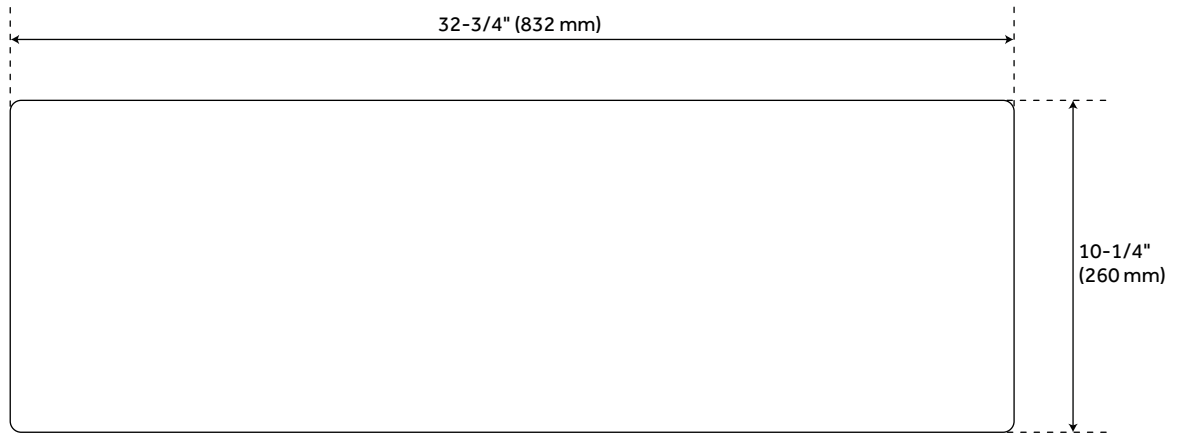

33" BRELSFORD FIRECLAY FARMHOUSE SINK - BLUE MEDALLION MOTIF

SKU: 950283

All dimensions and specifications are nominal and may vary. Use actual products for accuracy in critical situations.