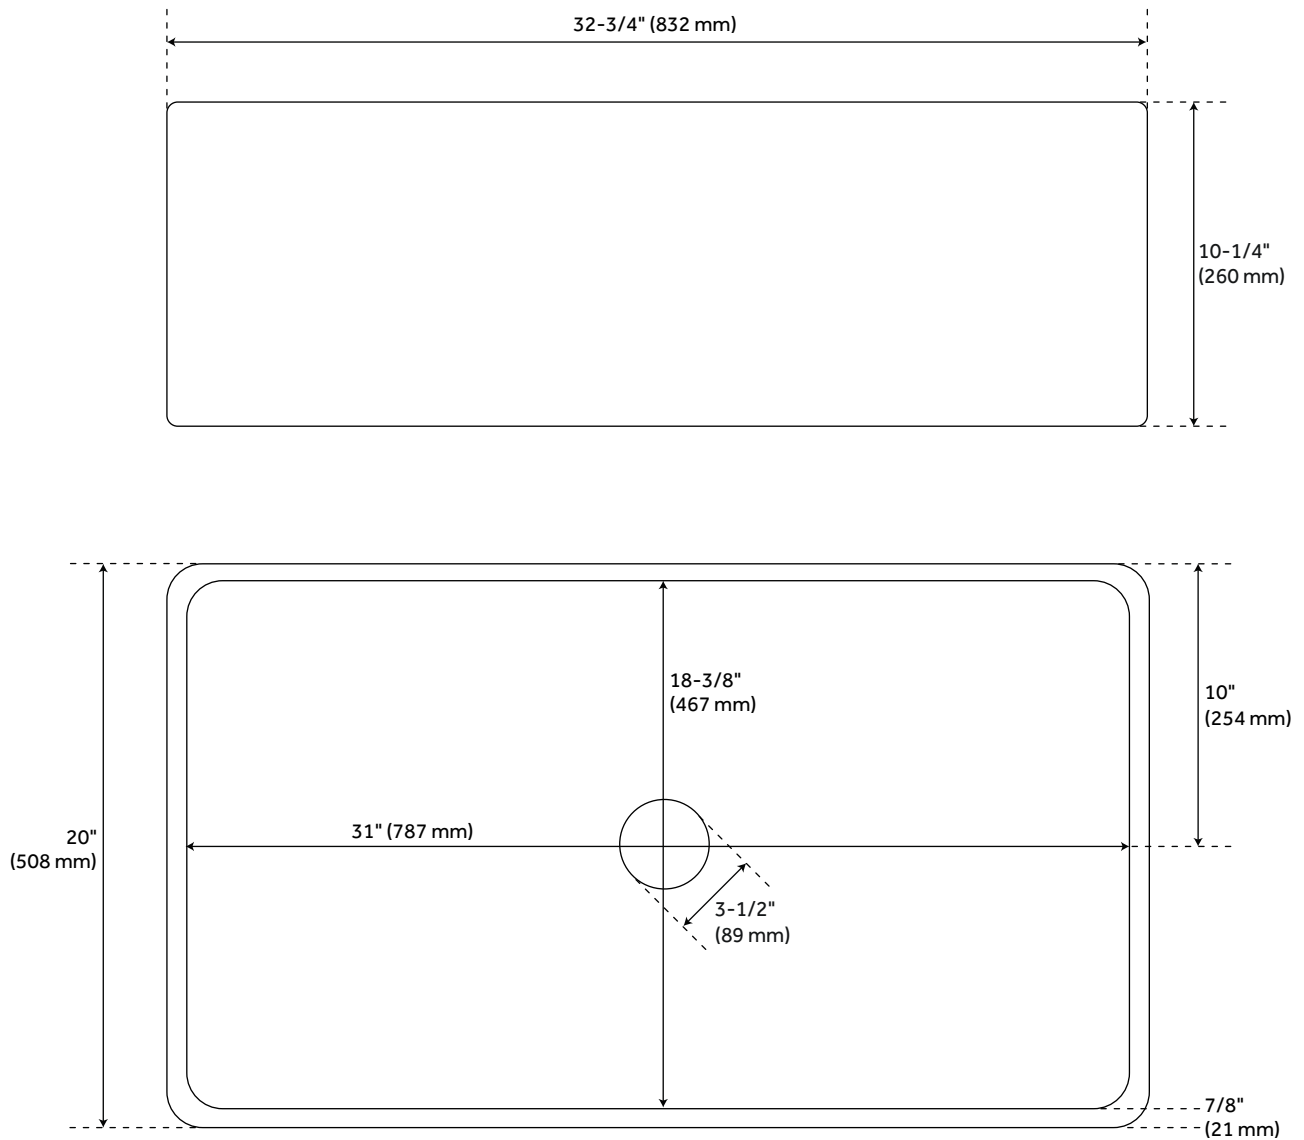

33" NAVARRO FIRECLAY FARMHOUSE SINK - BLUE TUSCANY MOTIF

SKU: 950285
Code: SH454469

ASSE 1016 Type P/T

FEATURES

Material: Fireclay
Length: 32-3/4"
Width: 20"
Height: 10-1/4"
Number of Basins: 1
Sink Installation: Farmhouse
Product Color: White
Faucet Centers: No Faucet Hole
Item Weight (lbs.): 105
Basin Length: 31"
Basin Width: 18-3/8"
Basin Depth: 9-3/8"
Rim Thickness: 7/8"
Fits Drain Hole Size: 3-1/2"
Exterior Treatment: Smooth
Interior Treatment: Smooth
Drain Included: Optional
Faucet Included: No
Basin Configuration: Single
Apron Design: Smooth
Water Depth to Rim: 9-3/8"
Apron Front Rim Thickness: 7/8"
Side and Back Rim Thickness: 7/8"
Faucet Holes: No Faucet Hole

REVISED 3/31/2023

33" NAVARRO FIRECLAY FARMHOUSE SINK - BLUE TUSCANY MOTIF

SKU: 950285

Code: SH454469

ADDITIONAL FEATURES

- Made of solid, heavy-duty fireclay.
- Smooth, ripple-resistant surface.
- If purchasing drain separately, it must be able to accommodate a sink drain thickness of 1".
- All sink dimensions are ($\pm 1/2$ ").

REVISED 3/31/2023

30" NAVARRO FIRECLAY FARMHOUSE SINK - BLUE TUSCANY MOTIF

SKU: 950285

All dimensions and specifications are nominal and may vary. Use actual products for accuracy in critical situations.