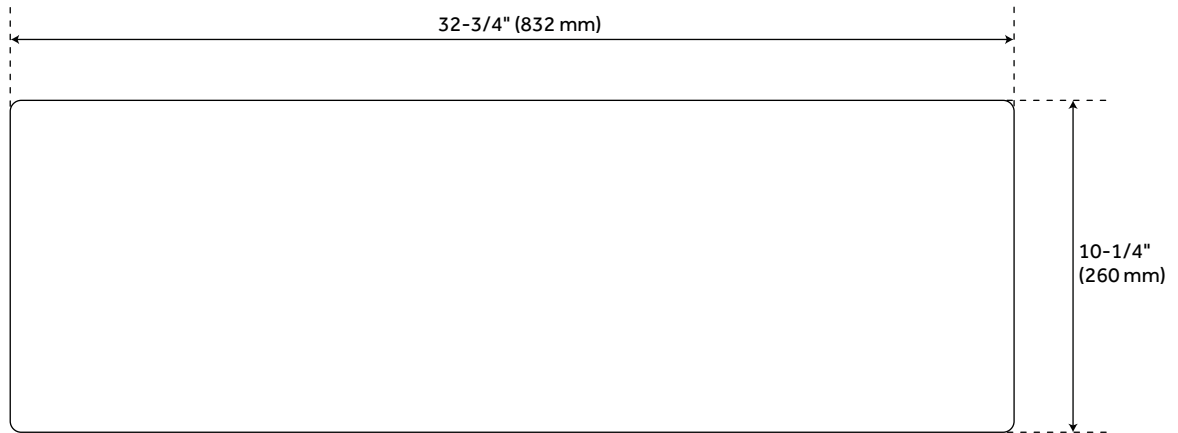

33" BRELSFORD FIRECLAY FARMHOUSE SINK - GRAY MEDALLION MOTIF

SKU: 950286

All dimensions and specifications are nominal and may vary. Use actual products for accuracy in critical situations.