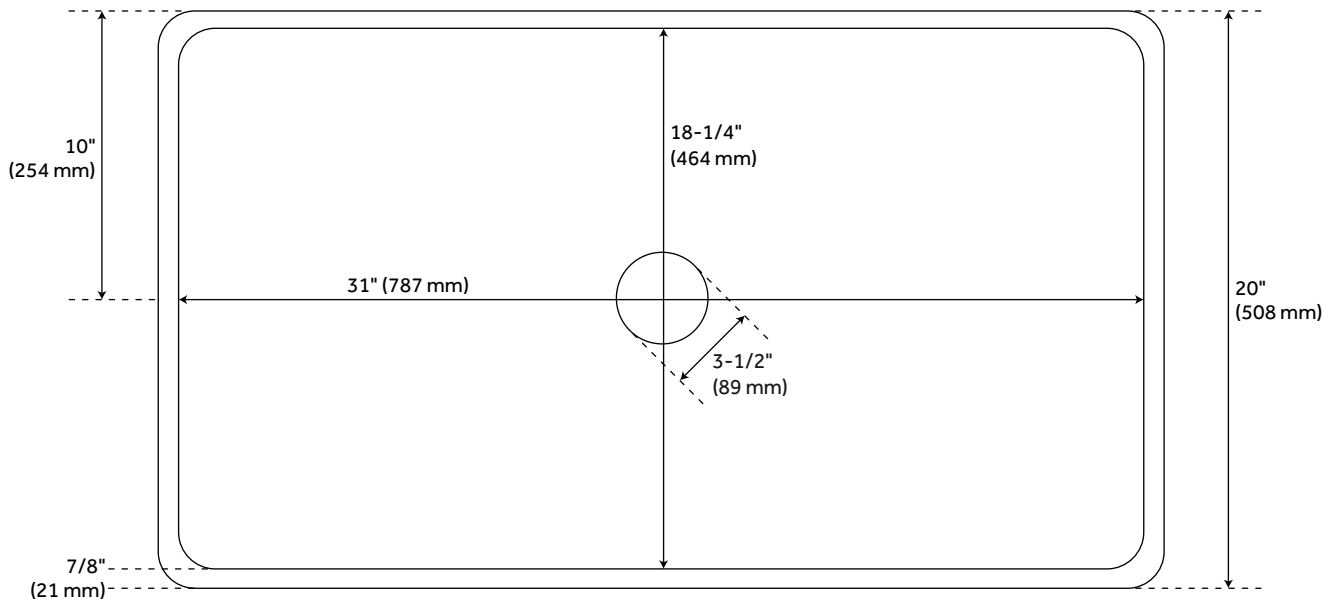

33" BRELSFORD FIRECLAY FARMHOUSE SINK - GRAY MEDALLION MOTIF

SKU: 950286

All dimensions and specifications are nominal and may vary. Use actual products for accuracy in critical situations.