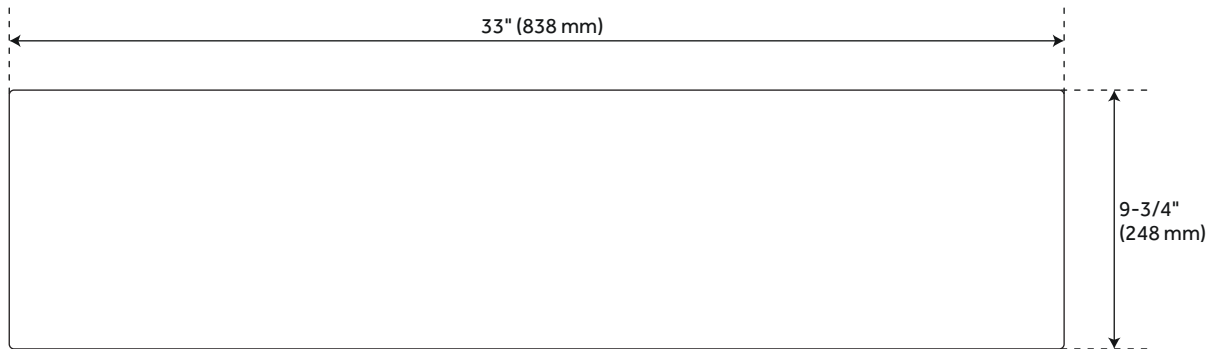

33" TOTTEN GRANITE COMPOSITE FARMHOUSE SINK - WHITE

SKU: 950292

Code: SHGR1B3320A

FEATURES

- Length: 33"
- Width: 19-3/4"
- Height: 9-3/4"
- Number of Basins: 1
- Sink Installation: Farmhouse
- Product Color: White
- Faucet Centers: No Faucet Hole
- Basin Length: 29-3/4"
- Basin Width: 16-1/2"
- Rim Thickness: 1-5/8"
- Fits Drain Hole Size: 3-1/2"
- Exterior Treatment: Smooth
- Interior Treatment: Smooth
- Drain Included: Optional
- Faucet Included: No
- Basin Configuration: Single
- Apron Design: Smooth
- Apron Front Rim Thickness: 1-5/8"
- Side and Back Rim Thickness: 1-5/8"
- Faucet Holes: No Faucet Hole

REVISED 3/31/2023

33" TOTTEN GRANITE COMPOSITE FARMHOUSE SINK - WHITE

SKU: 950292

Code: SHGR1B3320A

ADDITIONAL FEATURES

- It is recommended to have the sink at the job site before cutting cabinet or counter top.
- Resistant to heat, stains, and scratches.

REVISED 3/31/2023

33" TOTTEN GRANITE COMPOSITE FARMHOUSE SINK - WHITE

SKU: 950292

SHGR1B3320AWH

All dimensions and specifications are nominal and may vary. Use actual products for accuracy in critical situations.