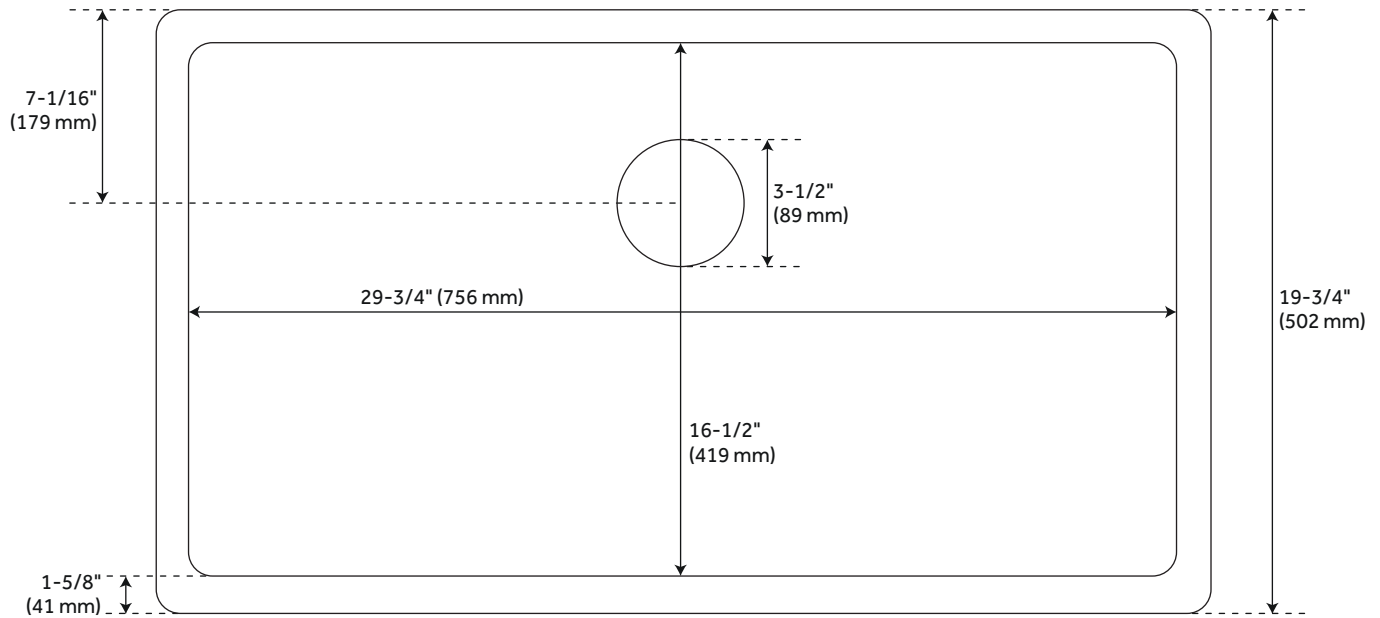

33" TOTTEN GRANITE COMPOSITE FARMHOUSE SINK - WHITE

SKU: 950292

Code: SHGR1B3320A

FEATURES

- Length: 33"
- Width: 19-3/4"
- Height: 9-3/4"
- Number of Basins: 1
- Sink Installation: Farmhouse
- Product Color: White
- Faucet Centers: No Faucet Hole
- Basin Length: 29-3/4"
- Basin Width: 16-1/2"
- Rim Thickness: 1-5/8"
- Fits Drain Hole Size: 3-1/2"
- Exterior Treatment: Smooth
- Interior Treatment: Smooth
- Drain Included: Optional
- Faucet Included: No
- Basin Configuration: Single
- Apron Design: Smooth
- Apron Front Rim Thickness: 1-5/8"
- Side and Back Rim Thickness: 1-5/8"
- Faucet Holes: No Faucet Hole

REVISED 3/31/2023

33" TOTTEN GRANITE COMPOSITE FARMHOUSE SINK - WHITE

SKU: 950292

Code: SHGR1B3320A

ADDITIONAL FEATURES

- It is recommended to have the sink at the job site before cutting cabinet or counter top.
- Resistant to heat, stains, and scratches.

REVISED 3/31/2023

33" TOTTEN GRANITE COMPOSITE FARMHOUSE SINK - WHITE

SKU: 950292

SHGR1B3320AWH

All dimensions and specifications are nominal and may vary. Use actual products for accuracy in critical situations.