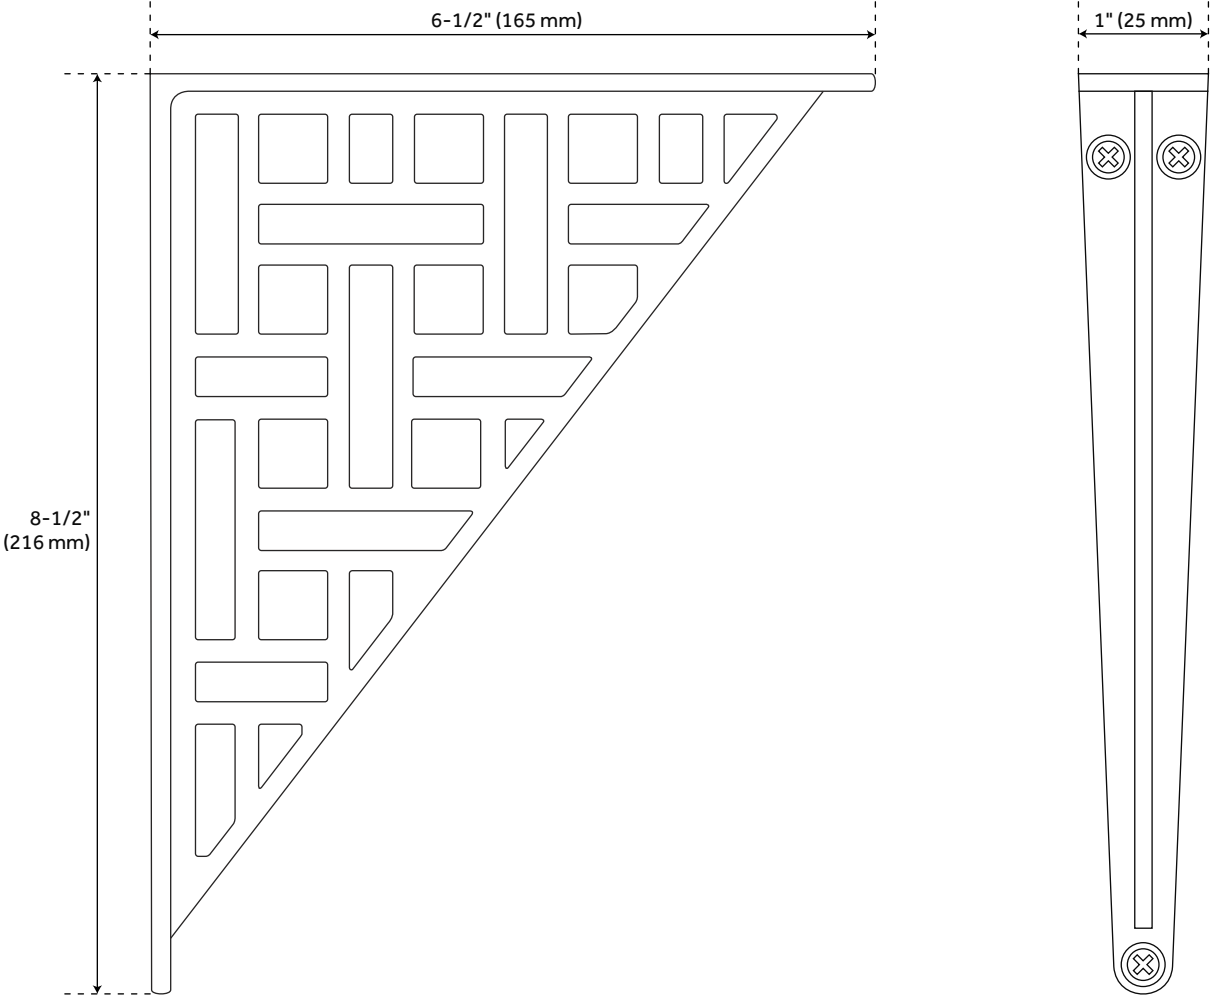

WICKER STYLE SOLID BRASS SHELF BRACKET

SKU: 950315

All dimensions and specifications are nominal and may vary. Use actual products for accuracy in critical situations.