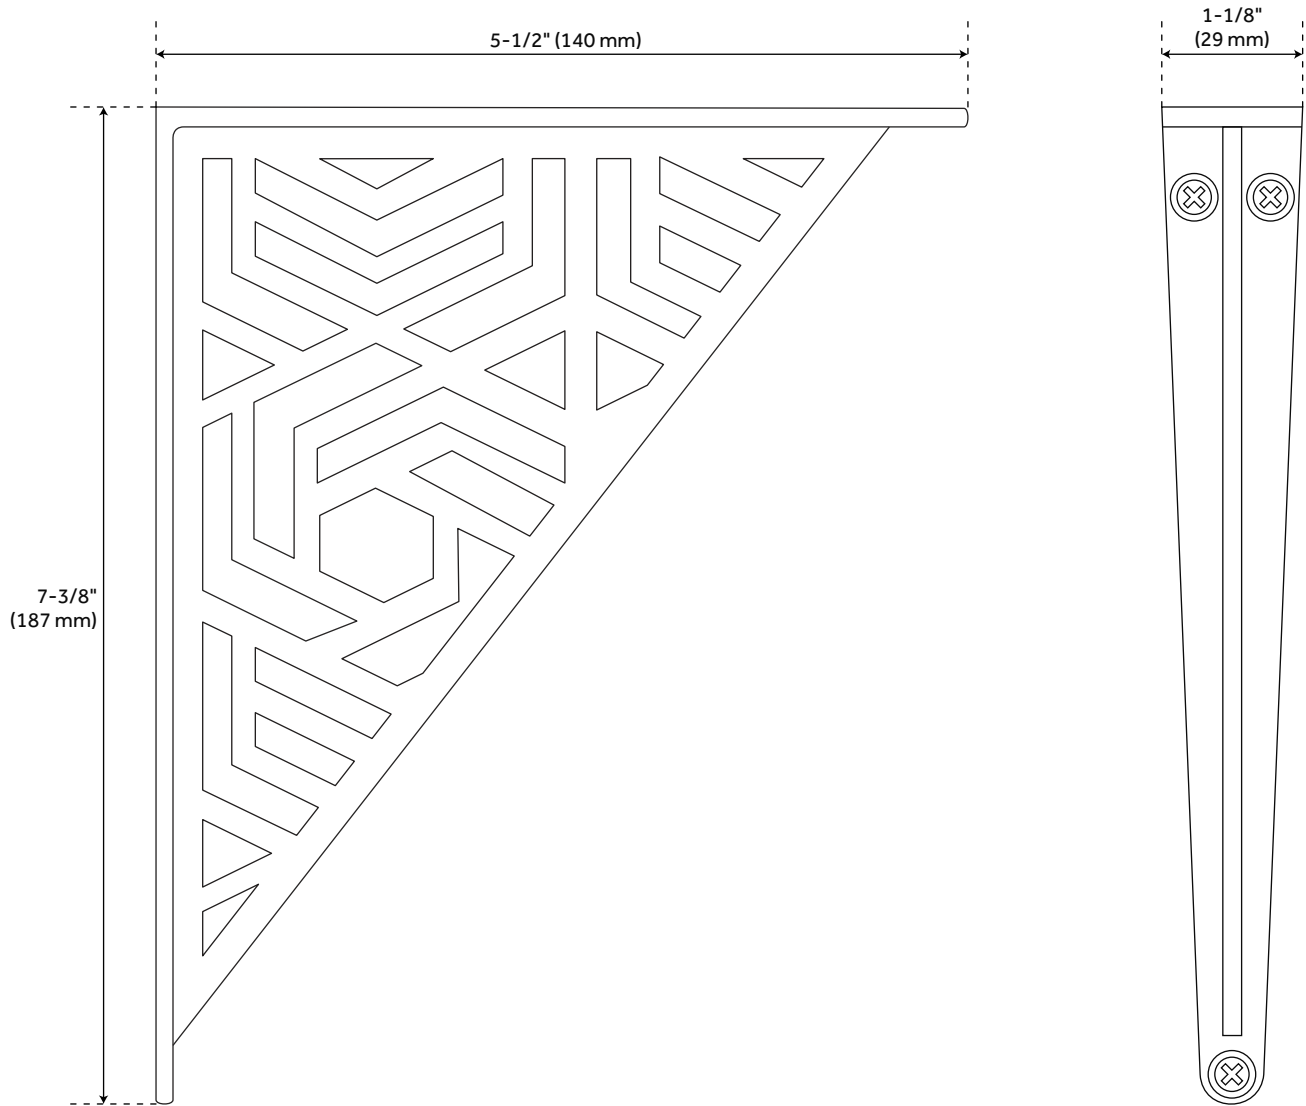

HENDROX SOLID BRASS SHELF BRACKET

SKU: 950316

Code: SH455705, SH455706, SH455707

FEATURES

Installation Type: Wall Mount
Design: Modern
Material: Brass
Length: 5-1/2"
Width: 1-1/8"
Height: 7-3/8"
Mounting Hardware Included: Yes
Mounting Hardware Concealed: No
Mounts From: Front

REVISED 4/3/2023

HENDROX SOLID BRASS SHELF BRACKET

SKU: 950316

Code: SH455705, SH455706, SH455707

ADDITIONAL FEATURES

- Sold individually.
- Brackets can be mounted with either end against the wall.
- Weight capacity per pair is 40lbs.

REVISED 4/3/2023

HENDROX SOLID BRASS SHELF BRACKET

SKU: 950316

All dimensions and specifications are nominal and may vary. Use actual products for accuracy in critical situations.