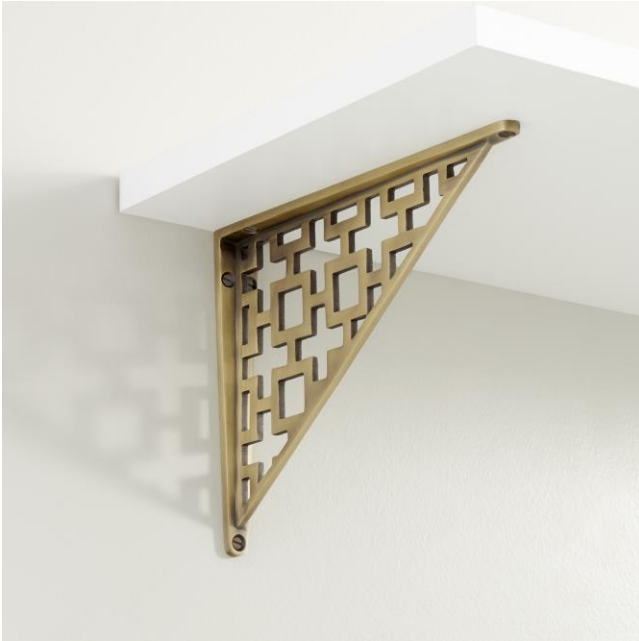

DURAND SOLID BRASS SHELF BRACKET

SKU: 950317

Code: SH455708, SH455709, SH455710, SH455711

FEATURES

Installation Type: Wall Mount

Design: Modern

Material: Brass

Length: 6-1/2"

Width: 1"

Height: 8-1/2"

Mounting Hardware Included: Yes

Mounting Hardware Concealed: No

Mounts From: Front

REVISED 4/3/2023

DURAND SOLID BRASS SHELF BRACKET

SKU: 950317

Code: SH455708, SH455709, SH455710, SH455711

ADDITIONAL FEATURES

- Sold individually.
- Brackets can be mounted with either end against the wall.
- Weight capacity per pair is 40lbs.

REVISED 4/3/2023

DURAND SOLID BRASS SHELF BRACKET