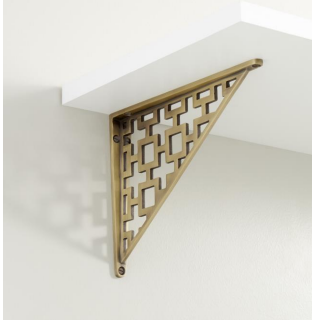

DURAND SOLID BRASS SHELF BRACKET

SKU: 950317

Code: SH455708, SH455709, SH455710, SH455711

FEATURES

Installation Type: Wall Mount

Design: Modern

Material: Brass

Length: 6-1/2"

Width: 1"

Height: 8-1/2"

Mounting Hardware Included: Yes

Mounting Hardware Concealed: No

Mounts From: Front

REVISED 4/3/2023

DURAND SOLID BRASS SHELF BRACKET

SKU: 950317

Code: SH455708, SH455709, SH455710, SH455711

ADDITIONAL FEATURES

- Sold individually.
- Brackets can be mounted with either end against the wall.
- Weight capacity per pair is 40lbs.

REVISED 4/3/2023

DURAND SOLID BRASS SHELF BRACKET