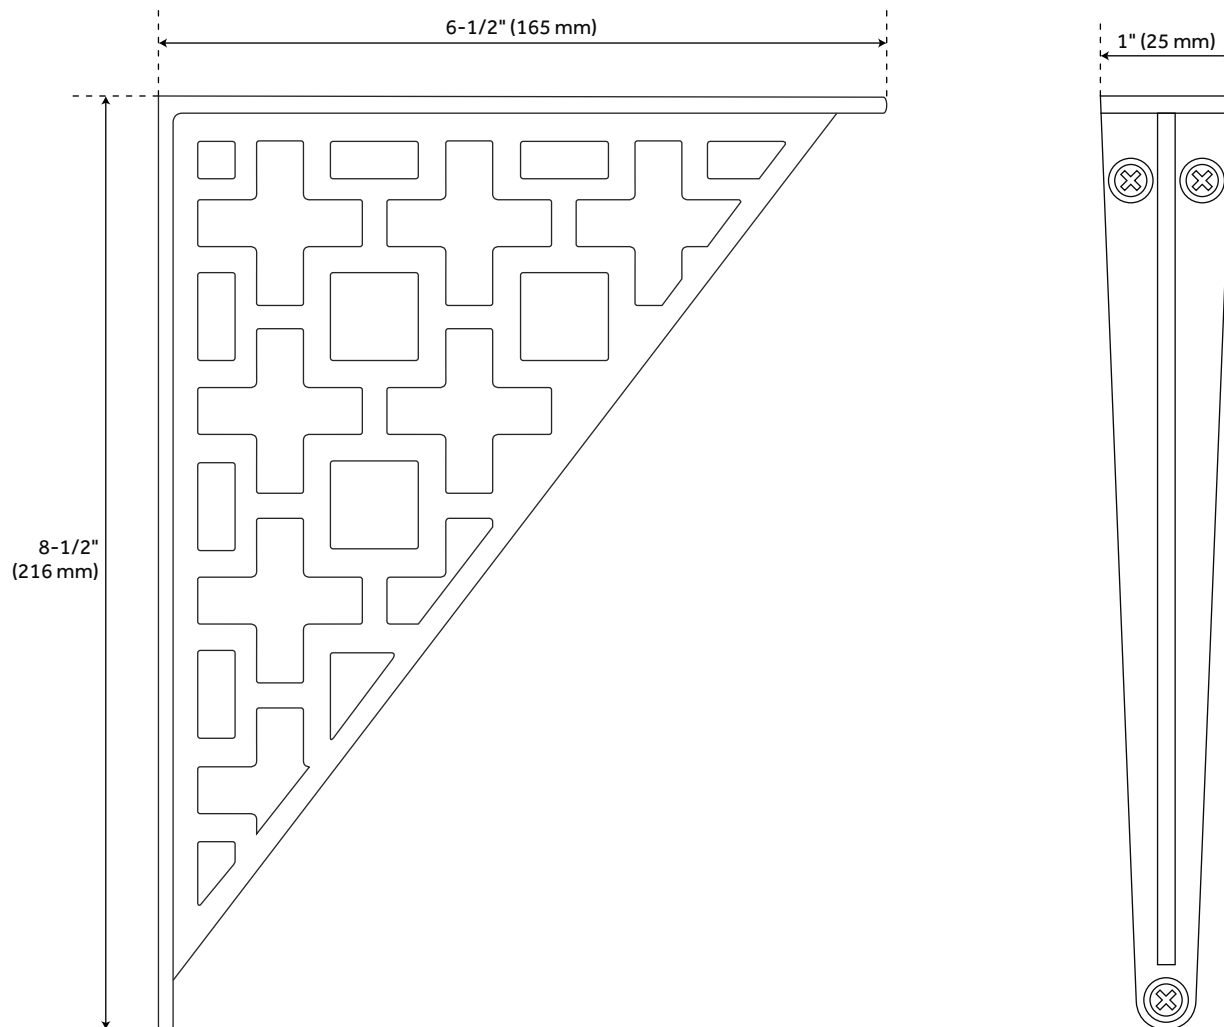

DURAND SOLID BRASS SHELF BRACKET

SKU: 950317

Code: SH455708, SH455709, SH455710, SH455711

FEATURES

Installation Type: Wall Mount

Design: Modern

Material: Brass

Length: 6-1/2"

Width: 1"

Height: 8-1/2"

Mounting Hardware Included: Yes

Mounting Hardware Concealed: No

Mounts From: Front

REVISED 4/3/2023

DURAND SOLID BRASS SHELF BRACKET

SKU: 950317

Code: SH455708, SH455709, SH455710, SH455711

ADDITIONAL FEATURES

- Sold individually.
- Brackets can be mounted with either end against the wall.
- Weight capacity per pair is 40lbs.

REVISED 4/3/2023

DURAND SOLID BRASS SHELF BRACKET

SKU: 950317

All dimensions and specifications are nominal and may vary. Use actual products for accuracy in critical situations.