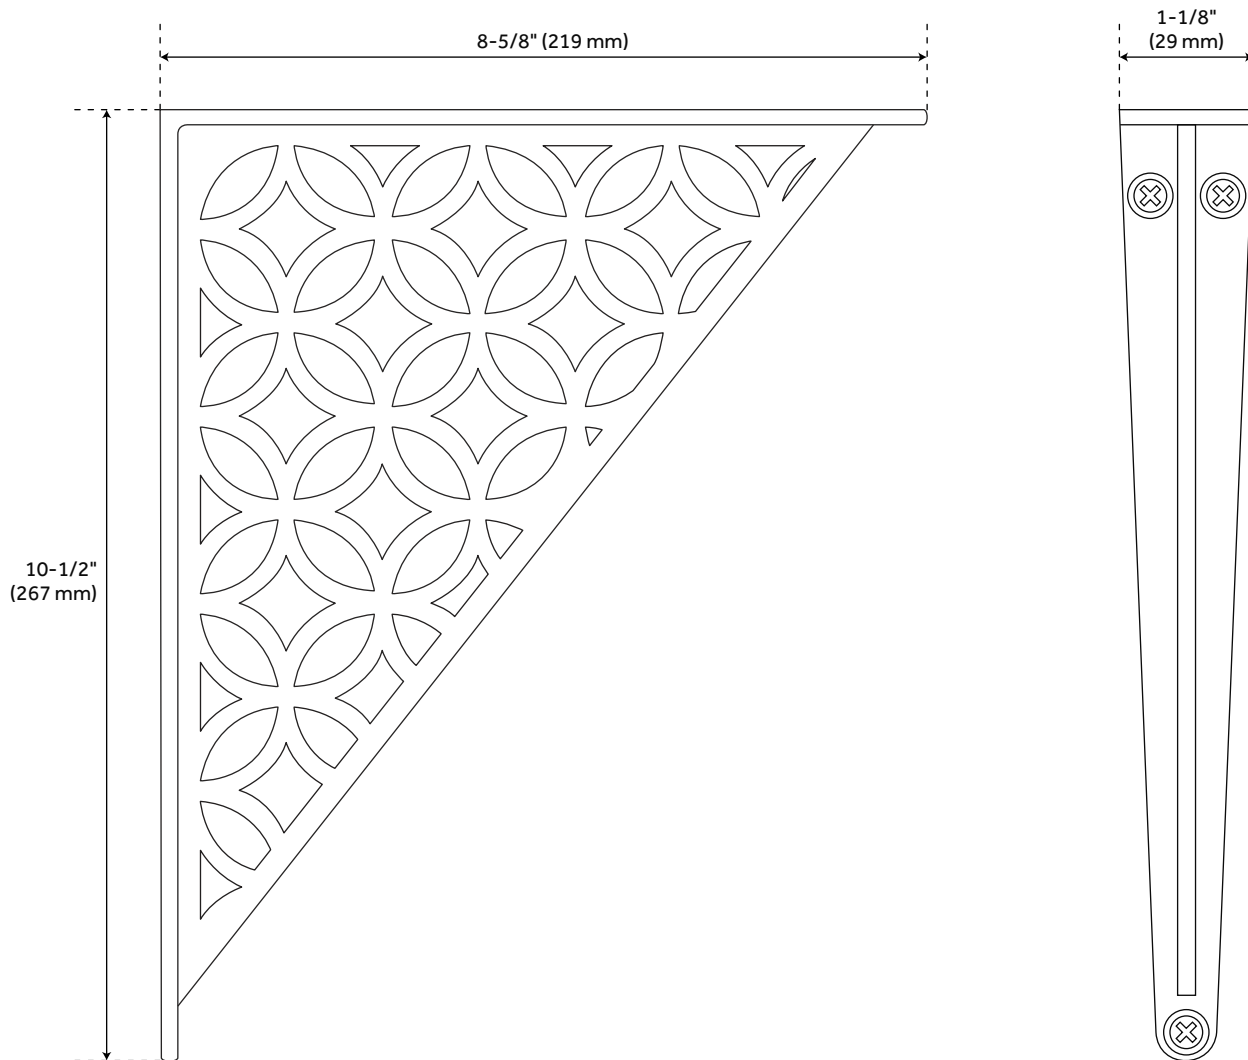

10-1/2" PASTEUR SOLID BRASS SHELF BRACKET

SKU: 950318

All dimensions and specifications are nominal and may vary. Use actual products for accuracy in critical situations.