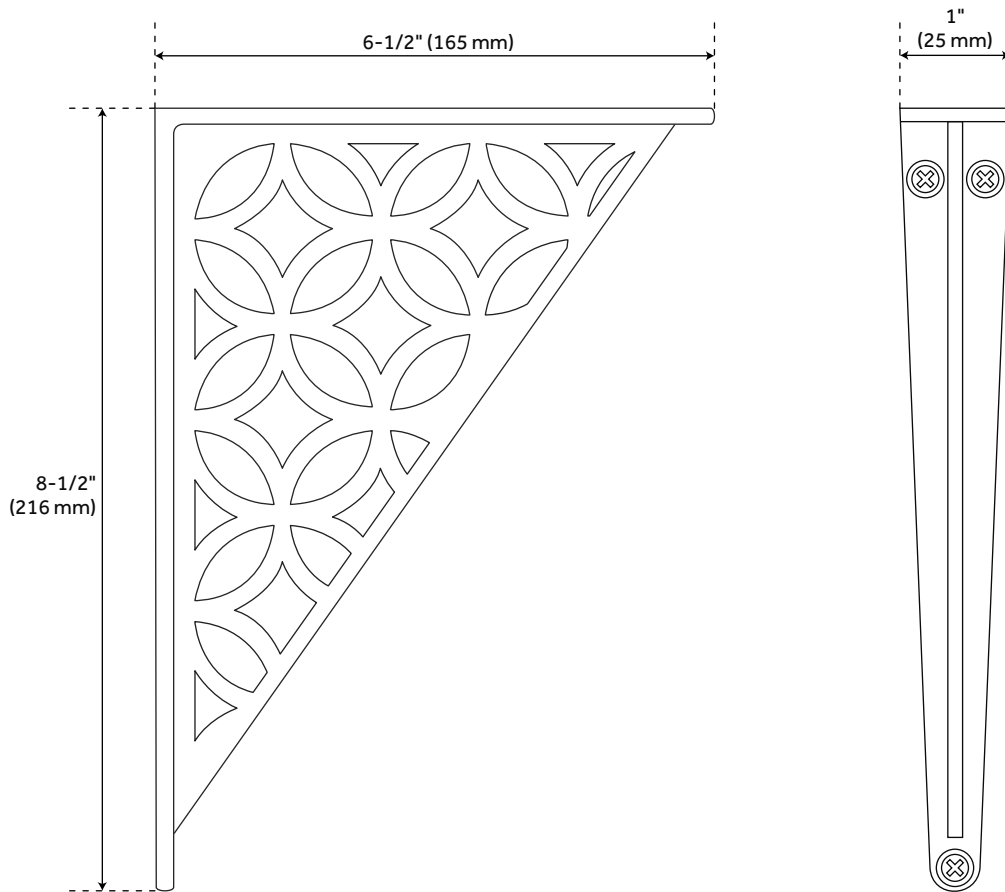

8-1/2" PASTEUR SOLID BRASS SHELF BRACKET

SKU: 950318

All dimensions and specifications are nominal and may vary. Use actual products for accuracy in critical situations.