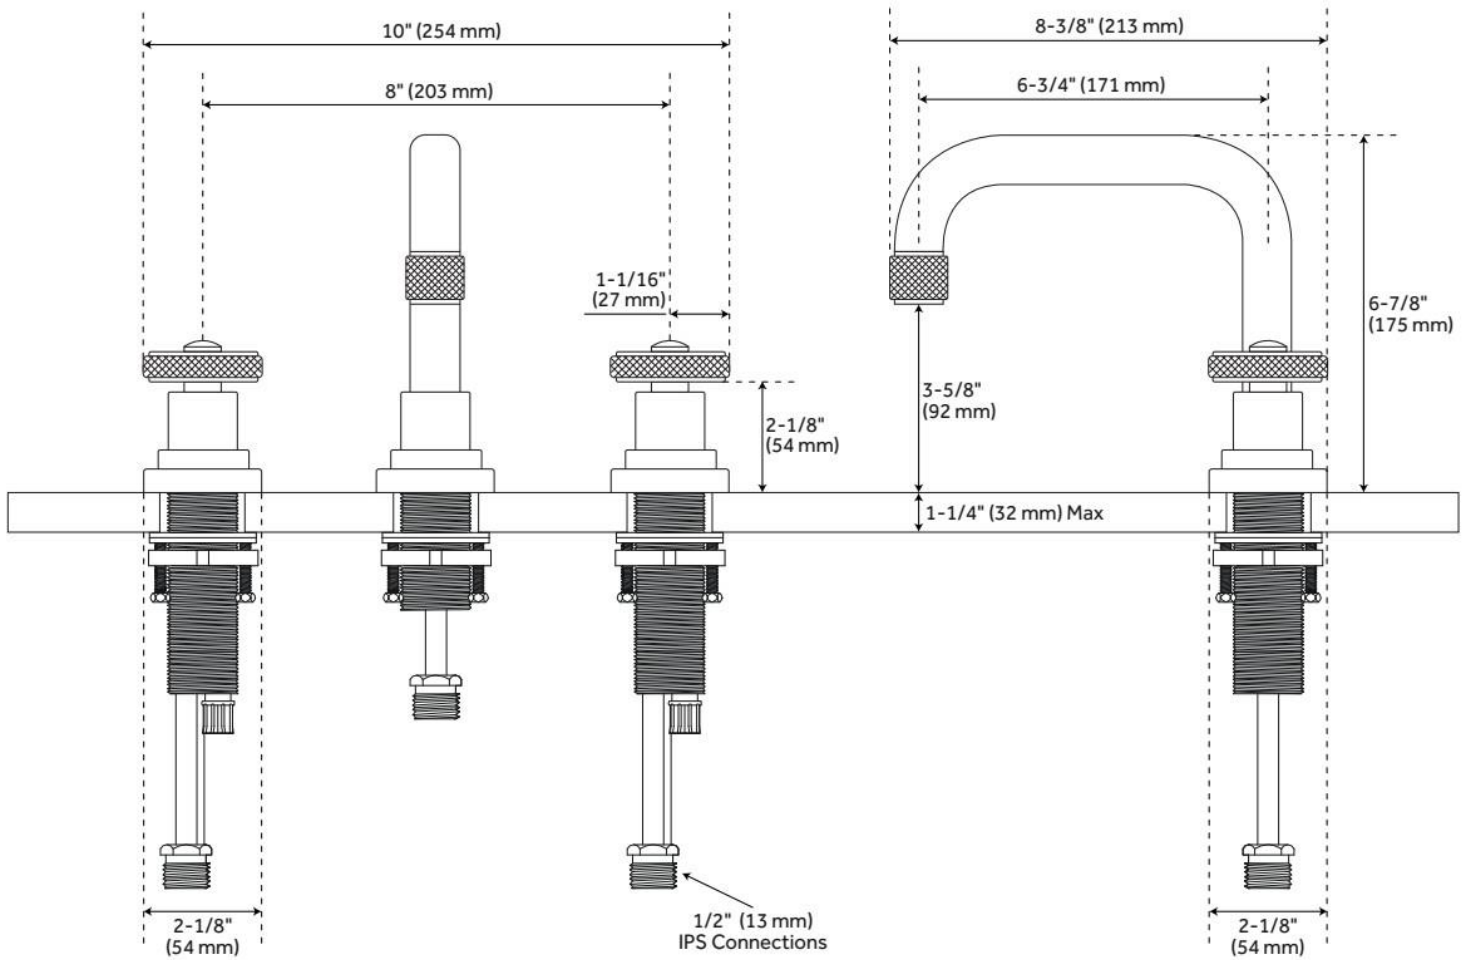

## FEATURES

Material: Metal construction for strength and durability

Installation Type: Widespread

Flow Rate: 1.2 gpm (4.5 L/min) @ 60 psi

Cartridge Type: Ceramic Disc

Swivel Spout: No

Drain Type: Metal push-pop with overflow

## ADDITIONAL FEATURES

- Drain is compatible with sinks that have an overflow hole.

REVISED 6/3/2024

# HENDRIX WIDESPREAD BATHROOM FAUCET

SKU: 950464

Code: SH455758, SH455757, SH455756, SH455759

REVISED 6/3/2024