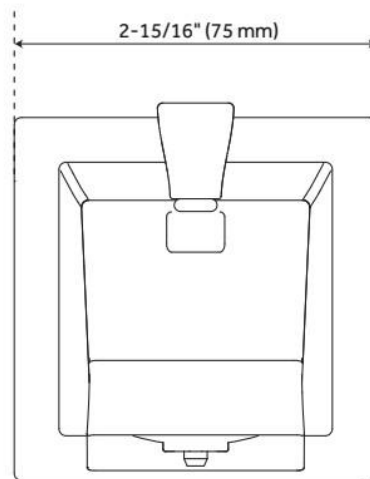

VILAMONTE TUB SPOUT WITH DIVERTER

SKU: 950469
Code: SHTS82

FEATURES

Material: Metal
Connection Type: 1/2" CTS Slip-Fit

ASME A112.18.1/CSA B125.1, CEC Listed, Massachusetts Accepted, LISTED ID: SHTS82*

ADDITIONAL FEATURES

- 1/2" CTS Slip-Fit connection.

REVISED 7/25/2024

VILAMONTE TUB SPOUT WITH DIVERTER

SKU: 950469
Code: SHTS82

REVISED 7/25/2024