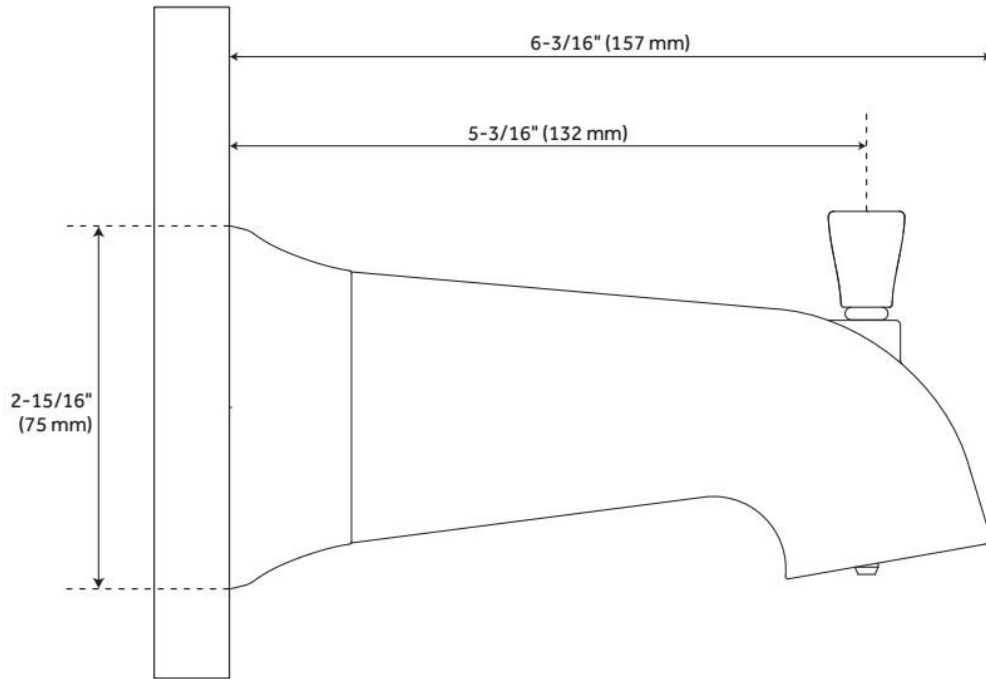

VILAMONTE TUB SPOUT WITH DIVERTER

SKU: 950469
Code: SHTS82

FEATURES

Material: Metal
Connection Type: 1/2" CTS Slip-Fit

ASME A112.18.1/CSA B125.1, CEC Listed, Massachusetts Accepted, LISTED ID: SHTS82*

ADDITIONAL FEATURES

- 1/2" CTS Slip-Fit connection.

REVISED 7/25/2024

VILAMONTE TUB SPOUT WITH DIVERTER

SKU: 950469
Code: SHTS82

REVISED 7/25/2024