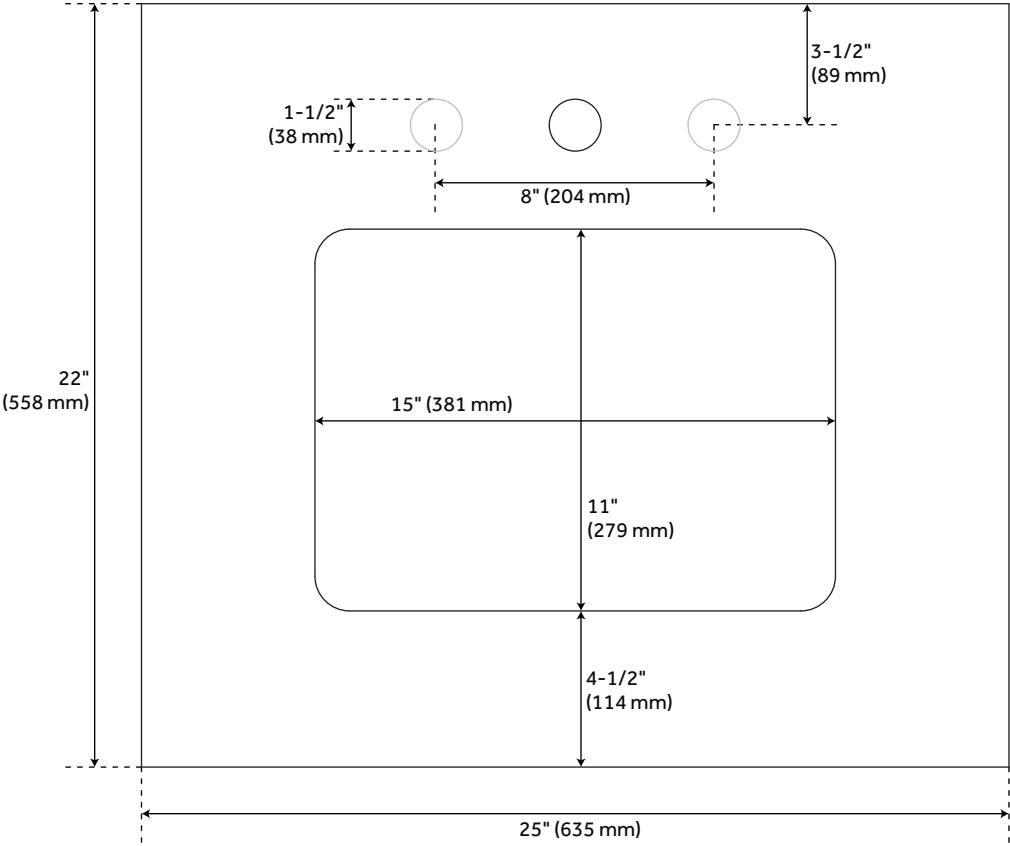

Vanity Top Options: Feathered White Quartz

Basin Width: 15-3/4"

Water Depth To Overflow: 4-1/8"

Fits Drain Hole Size: 1-1/2"

Faucet Included: No

Vanity Top Material: Quartz

Sink Material: Porcelain

Vanity Top Thickness: 3cm

Sink Included: Yes

Sink Color: White

Basin Overflow: Yes

Vanity Top Depth: 22"

Vanity Top Width: 25"

Backsplash: Yes

REVISED 4/6/2023

25" X 22" 3CM QUARTZ VANITY TOP FOR RECTANGULAR UNDERMOUNT SINK - FEATHERED

SKU: 950513

Code: SH457041, SH457042

ADDITIONAL FEATURES

- Includes vanity top and white porcelain sink.
- See Installation Instructions for directions to attach the vanity top and sink.

REVISED 4/6/2023

25" X 22" 3CM QUARTZ VANITY TOP FOR RUMB SINK - FEATHERED WHITE

All dimensions and specifications are nominal and may vary. Use actual products for accuracy in critical situations.

25" X 22" 3CM QUARTZ VANITY TOP FOR RUMB SINK - WHITE PORCELAIN SINK

All dimensions and specifications are nominal and may vary. Use actual products for accuracy in critical situations.