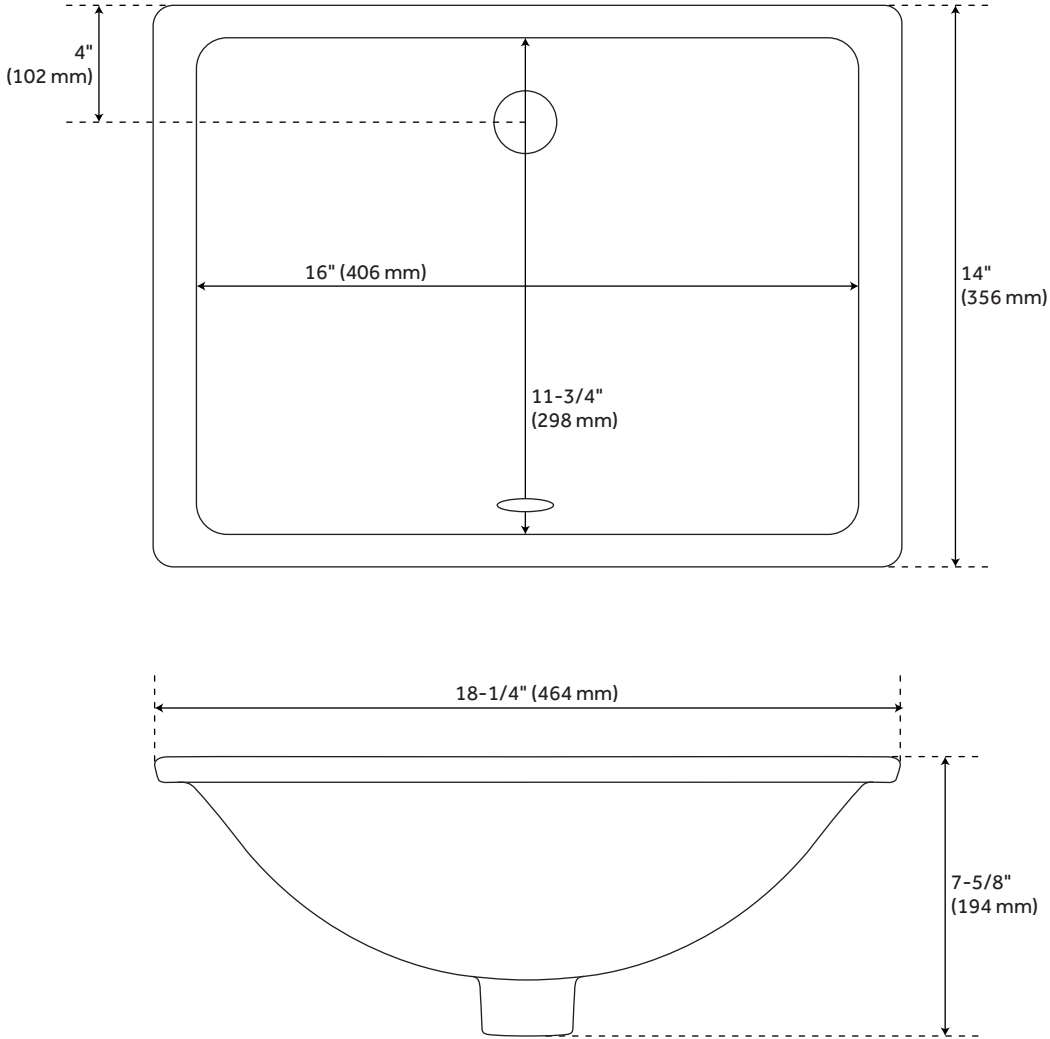

Vanity Top Options: Feathered White Quartz

Basin Width: 15-3/4"

Water Depth To Overflow: 4-1/8"

Fits Drain Hole Size: 1-1/2"

Faucet Included: No

Vanity Top Material: Quartz

Sink Material: Porcelain

Vanity Top Thickness: 3cm

Sink Included: Yes

Sink Color: White

Basin Overflow: Yes

Vanity Top Depth: 22"

Vanity Top Width: 25"

Backsplash: Yes

REVISED 4/6/2023

25" X 22" 3CM QUARTZ VANITY TOP FOR RECTANGULAR UNDERMOUNT SINK - FEATHERED

SKU: 950513

Code: SH457041, SH457042

ADDITIONAL FEATURES

- Includes vanity top and white porcelain sink.
- See Installation Instructions for directions to attach the vanity top and sink.

REVISED 4/6/2023

25" X 22" 3CM QUARTZ VANITY TOP FOR RUMB SINK - FEATHERED WHITE

All dimensions and specifications are nominal and may vary. Use actual products for accuracy in critical situations.

25" X 22" 3CM QUARTZ VANITY TOP FOR RUMB SINK - WHITE PORCELAIN SINK

All dimensions and specifications are nominal and may vary. Use actual products for accuracy in critical situations.