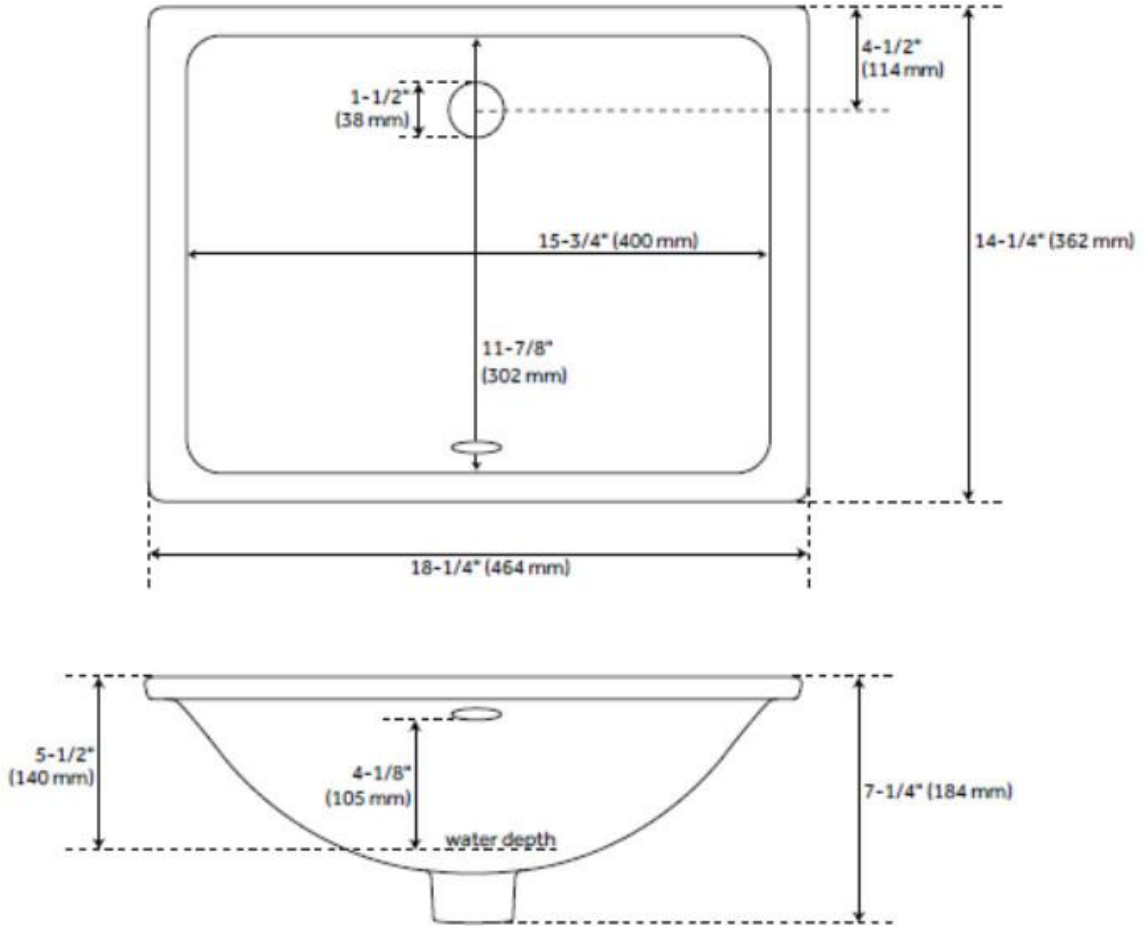

RECTANGULAR UNDERMOUNT BATHROOM SINK - WHITE

SKU: 424434
Code: SH424434

REVISED 7/29/2024