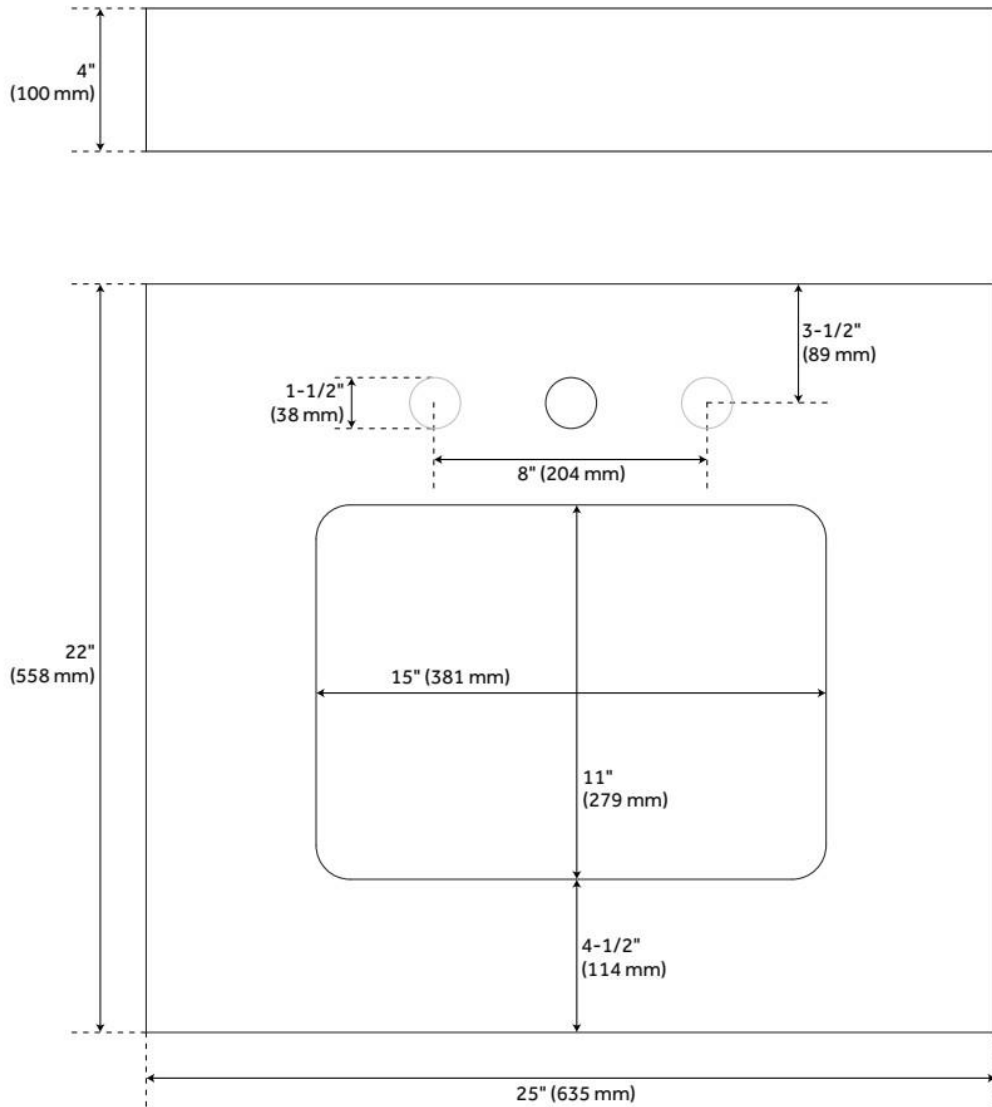

25" X 22" 3CM QUARTZ VANITY TOP FOR RECTANGULAR UNDERMOUNT SINK - FEATHERED

SKU: 950513

Code: SH457041, SH457042

FEATURES

Vanity Top Options: Feathered White Quartz

Sink Material: Porcelain

Vanity Top Material: Quartz

Sink Installation: Undermount - Rectangle

Sink Included: Yes

Basin Overflow Yes

Sink Color: White

Backsplash: Yes

ASME A112.19.2/CSA B45.1, Massachusetts Accepted, LISTED ID: 506894

ADDITIONAL FEATURES

- Includes vanity top and white porcelain sink.
- See Installation Instructions for directions to attach the vanity top and sink.

REVISED 8/20/2024

25" X 22" 3CM QUARTZ VANITY TOP FOR RECTANGULAR UNDERMOUNT SINK - FEATHERED

SKU: 950513

Code: SH457041, SH457042

REVISED 8/20/2024

RECTANGULAR UNDERMOUNT BATHROOM SINK - WHITE

SKU: 424434
Code: SH424434